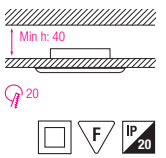

HL 764

CHROME
MAT CHROME

- Operation Voltage: 220-240V / 50-60Hz
- Max 20W

HL 765

CHROME
MAT CHROME
GOLDEN

- Operation Voltage: 220-240V / 50-60Hz
- Max 20W

HL 766

CHROME
MAT CHROME
GOLDEN
WHITE