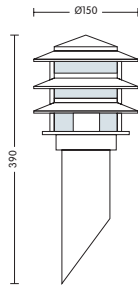

HL 205

- Operation Voltage: 220-240V / 50-60Hz
- Stainless Steel Body
- Diffuser: PC
- Max 60W