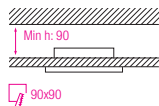

HL 680L

MAT CHROME

- WHITE (6400K)
- WARM WHITE (2700K)

NEW

- Operation Voltage: AC220-240V / 50-60Hz
- 4W
- With transformer