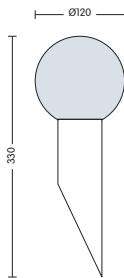

HL 250

- Operation Voltage: 220-240V / 50-60Hz
- Stainless Steel Body
- Diffuser: PC
- Max 11W