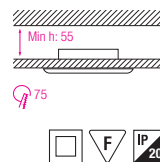

HL 751

CHROME
MAT CHROME
GOLDEN
TITANIUM BLACK

- Operation Voltage: 220-240V / 50-60Hz
- Max 50W

HL 753

CHROME
MAT CHROME
GOLDEN
WHITE

- Operation Voltage: 220-240V / 50-60Hz
- Max 50W

HL 752

CHROME
MAT CHROME
GOLDEN
RED COPPER
GREY
WHITE