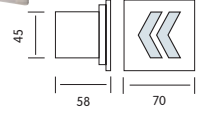

- Operation Voltage: 220-240V / 50-60Hz
- Aluminium + Stainless Steel, PCB Board
- 0,9W