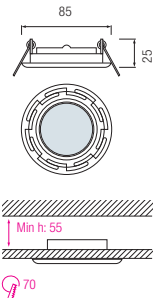

HL 798

CHROME
MAT CHROME
GOLDEN
ANTIQUÉ GREEN
ANTIQUÉ RED COPPER
TITANIUM BLACK/GOLDEN
PEARL SILVER/GOLDEN

- Operation Voltage: 220-240V / 50-60Hz
- Max 50W