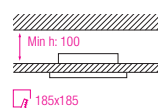

HL 683L

MAT CHROME

- WHITE (6400K)
- WARM WHITE (2700K)

NEW

- Operation Voltage: AC220-240V / 50-60Hz
- 25W
- With transformer