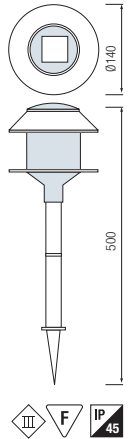

NEW

- Ni-MH AA600mAh 1.2V
- 1200-15000 cdm
- 0.24W

HL 291L

NEW

- Ni-MH AA600mAh 1.2V
- 1200-15000 cdm
- 0.12W

HL 292L

NEW

- Ni-MH AA600mAh 1.2V
- 1200-15000 cdm
- 0.12W

NEW

- Ni-MH AA600mAh 1.2V
- 1200-15000 cdm
- 0.12W

HL 294L

NEW

- Ni-MH AA600mAh 1.2V
- 1200-15000 cdm
- 0.12W