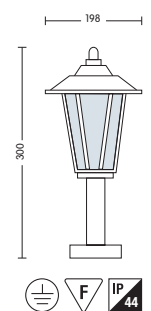

HL 243

- Operation Voltage: 220-240V / 50-60Hz
- Stainless Steel Body
- Diffuser: Glass
- Max 60W