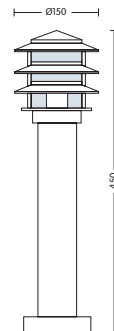

HL 208

- Operation Voltage: 220-240V / 50-60Hz
- Stainless Steel Body
- Diffuser: PC
- Max 60W

- Operation Voltage: 220-240V / 50-60Hz
- Stainless Steel Body
- Diffuser: PC
- Max 60W