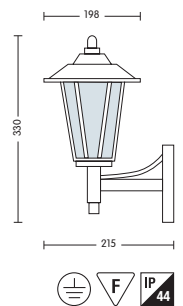

HL 240

- Operation Voltage: 220-240V / 50-60Hz
- Stainless Steel Body
- Diffuser: Glass
- Max 60W

HL 241

- Operation Voltage: 220-240V / 50-60Hz
- Stainless Steel Body
- Diffuser: Glass
- Max 60W

HL 242

- Operation Voltage: 220-240V / 50-60Hz
- Stainless Steel Body
- Diffuser: Glass
- Max 60W