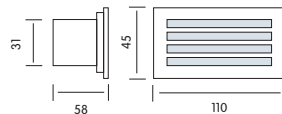

HL 954L

WHITE
BLUE

NEW

- Operation Voltage: 220-240V / 50-60Hz
- Aluminium + Stainless Steel, PCB Board
- 1,2W

HL 955L

WHITE
BLUE

NEW

- Operation Voltage: 220-240V / 50-60Hz
- Aluminium + Stainless Steel, PCB Board
- 1,2W