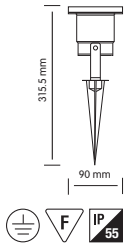

HL 280

- Operation Voltage: 220-240V / 50-60Hz
- Aluminium Body
- Diffuser: Glass
- Max 50W

HL 281

- Operation Voltage: 220-240V / 50-60Hz
- Aluminium Body
- Diffuser: Glass
- Max 50W

HL 282

- Operation Voltage: 220-240V / 50-60Hz
- Aluminium Body
- Diffuser: Glass
- Max 50W

HL 285L

- Operation Voltage: 220-240V / 50-60Hz
- Stainless Steel
- 2W

HL 286L

- Operation Voltage: 220-240V / 50-60Hz
- Stainless Steel
- 3.2W