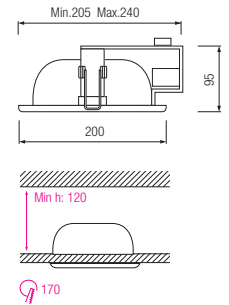

HL 611 6" E27

CHROME
MAT CHROME
WHITE

- Operation Voltage: 220-240V / 50-60Hz
- Max 2x20W