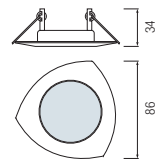

HL 750

CHROME
MAT CHROME
GOLDEN
WHITE

- Operation Voltage: 220-240V / 50-60Hz
- Max 50W

HL 751

CHROME
MAT CHROME
GOLDEN
TITANIUM BLACK

- Operation Voltage: 220-240V / 50-60Hz
- Max 50W

HL 753

CHROME
MAT CHROME
GOLDEN
WHITE

- Operation Voltage: 220-240V / 50-60Hz
- Max 50W

HL 752

CHROME
MAT CHROME
GOLDEN
RED COPPER
GREY
WHITE

- Operation Voltage: 220-240V / 50-60Hz
- Max 50W

HL 754

CHROME
MAT CHROME
GOLDEN
RED COPPER
WHITE

- Operation Voltage: 220-240V / 50-60Hz
- Max 50W

HL 755

CHROME
MAT CHROME
GOLDEN

- Operation Voltage: 220-240V / 50-60Hz
- Max 50W

HL 756

CHROME
MAT CHROME

- Operation Voltage: 220-240V / 50-60Hz
- Max 50W