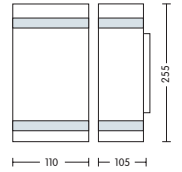

HL 246

- Operation Voltage: 220-240V / 50-60Hz
- Stainless Steel Body + PC
- Max 35W

HL 247

- Operation Voltage: 220-240V / 50-60Hz
- Stainless Steel Body + PC
- Max 2x35W

HL 248

- Operation Voltage: 220-240V / 50-60Hz
- Stainless Steel Body + PC
- Max 35W