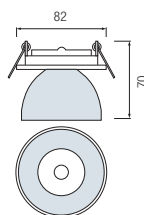

HL 803

CLEAR
BLUE
YELLOW
BROWN
PURPLE

NEW

- Operation Voltage: 220-240V / 50-60Hz
- Max 20W

HL 804

CLEAR
BLUE
YELLOW
BROWN
PURPLE

NEW

- Operation Voltage: 220-240V / 50-60Hz
- Max 20W