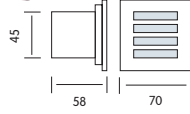

- Operation Voltage: 220-240V / 50-60Hz
- Aluminium + Stainless Steel, PCB Board
- 0,9W