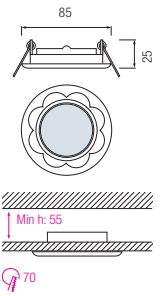

HL 797

CHROME
MAT CHROME
GOLDEN
ANTIQUÉ GREEN
ANTIQUÉ RED COPPER
TITANIUM BLACK/GOLDEN
PEARL SILVER/GOLDEN

- Operation Voltage: 220-240V / 50-60Hz
- Max 50W

HL 798

CHROME
MAT CHROME
GOLDEN
ANTIQUÉ GREEN
ANTIQUÉ RED COPPER
TITANIUM BLACK/GOLDEN
PEARL SILVER/GOLDEN