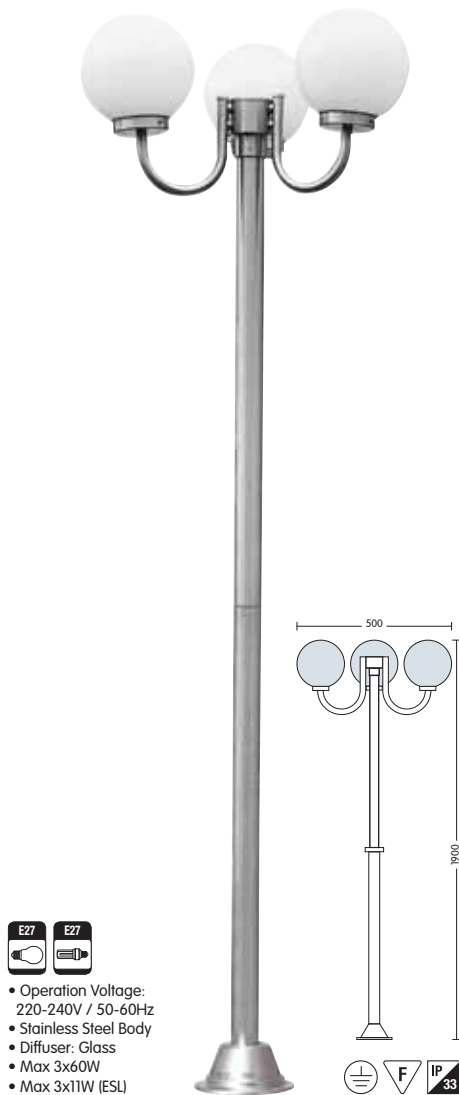

HL 265

HL 258P

- E27 E27
- Operation Voltage: 220-240V / 50-60Hz
- Stainless Steel Body
- Diffuser: Glass
- Max 3x60W
- Max 3x11W (ESL)