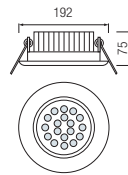

HL 677L

CHROME + MAT CHROME

- WHITE (6400K)
- WARM WHITE (2700K)

NEW

- Operation Voltage: AC220-240V / 50-60Hz
- 18W
- With transformer