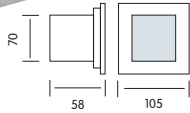

Inground & Recessed Type Led Lamps

HL 942L

WHITE
BLUE

- Operation Voltage: 220-240V / 50-60Hz
- Aluminium + Stainless Steel, PCB Board
- 1.6W