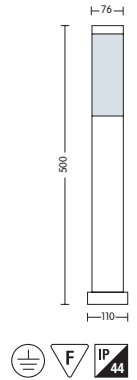

HL 234

- Operation Voltage: 220-240V / 50-60Hz
- Stainless Steel Body
- Diffuser: PC
- Max 60W