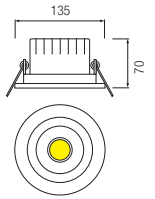

- Operation Voltage: AC220-240V / 50-60Hz
- 16W
- With transformer

HL 695L

3 INCH

MAT CHROME
WHITE

WARM WHITE 4200 K

NEW

- 220-240V / 50-60Hz
- Average Life: 50.000 Hours
- **8W**

HL 696L