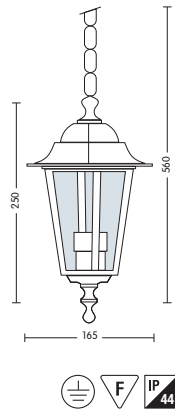

HL 272

ANTIQUE RED COPPER
BLACK
WHITE