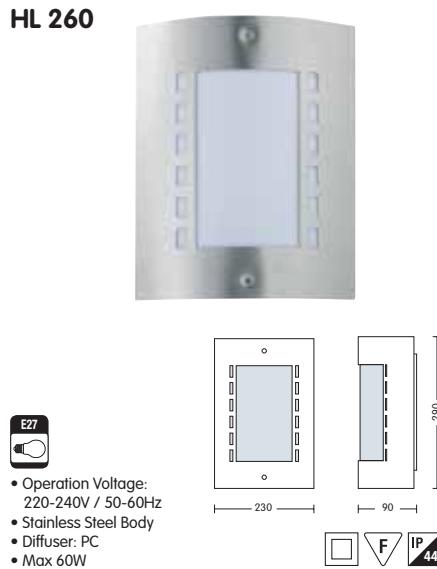

HL 260

- E27
- Operation Voltage: 220-240V / 50-60Hz
- Stainless Steel Body
- Diffuser: PC
- Max 60W