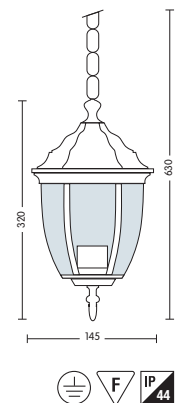

HL 276

ANTIQUE RED COPPER
BLACK
WHITE

- Operation Voltage: 220-240V / 50-60Hz
- Aluminium Body
- Diffuser: Glass
- Max 60W

HL 277

ANTIQUE RED COPPER
BLACK
WHITE

- Operation Voltage: 220-240V / 50-60Hz
- Aluminium Body
- Diffuser: Glass
- Max 60W