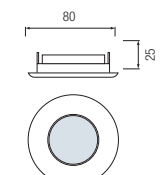

HL 750

CHROME
MAT CHROME
GOLDEN
WHITE

- Operation Voltage: 220-240V / 50-60Hz
- Max 50W

HL 751

CHROME
MAT CHROME
GOLDEN
TITANIUM BLACK

- Operation Voltage: 220-240V / 50-60Hz
- Max 50W

HL 753

CHROME
MAT CHROME
GOLDEN
WHITE

- Operation Voltage: 220-240V / 50-60Hz
- Max 50W

HL 752

CHROME
MAT CHROME
GOLDEN
RED COPPER
GREY
WHITE

- Operation Voltage: 220-240V / 50-60Hz
- Max 50W

HL 754

CHROME
MAT CHROME
GOLDEN
RED COPPER
WHITE

- Operation Voltage: 220-240V / 50-60Hz
- Max 50W

HL 755

CHROME
MAT CHROME
GOLDEN

- Operation Voltage: 220-240V / 50-60Hz
- Max 50W

HL 756

CHROME
MAT CHROME

- Operation Voltage: 220-240V / 50-60Hz
- Max 50W