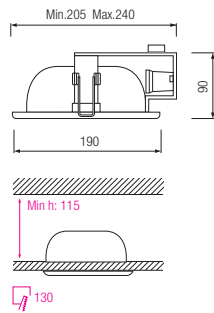

HL 625 6" E27

CHROME
MAT CHROME
WHITE

- Operation Voltage: 220-240V / 50-60Hz
- Max 2x20W