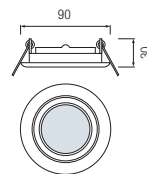

HL 751

CHROME
MAT CHROME
GOLDEN
TITANIUM BLACK

- Operation Voltage: 220-240V / 50-60Hz
- Max 50W

HL 753

CHROME
MAT CHROME
GOLDEN
WHITE

- Operation Voltage: 220-240V / 50-60Hz
- Max 50W

HL 752

CHROME
MAT CHROME
GOLDEN
RED COPPER
GREY
WHITE