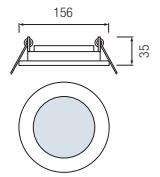

- WHITE (6000K)
- WARM WHITE (3000K)

NEW

- Operation Voltage: AC220-240V / 50-60Hz
- 6W
- With transformer

HL 687L

WHITE
MAT CHROME

- WHITE (6000K)
- WARM WHITE (3000K)

NEW

- Operation Voltage: AC220-240V / 50-60Hz
- 6W
- With transformer