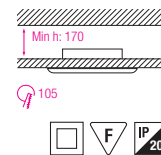

- Operation Voltage: 220-240V / 50-60Hz
- Max 50W

HL 773

CHROME
MAT CHROME
GOLDEN

- Operation Voltage: 220-240V / 50-60Hz
- Max 50W

HL 774

CHROME
MAT CHROME
WHITE

- Operation Voltage: 220-240V / 50-60Hz
- Max 50W