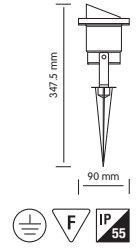

HL 280

- Operation Voltage: 220-240V / 50-60Hz
- Aluminium Body
- Diffuser: Glass
- Max 50W

HL 281

- Operation Voltage: 220-240V / 50-60Hz
- Aluminium Body
- Diffuser: Glass
- Max 50W

HL 282

- Operation Voltage: 220-240V / 50-60Hz
- Aluminium Body
- Diffuser: Glass
- Max 50W