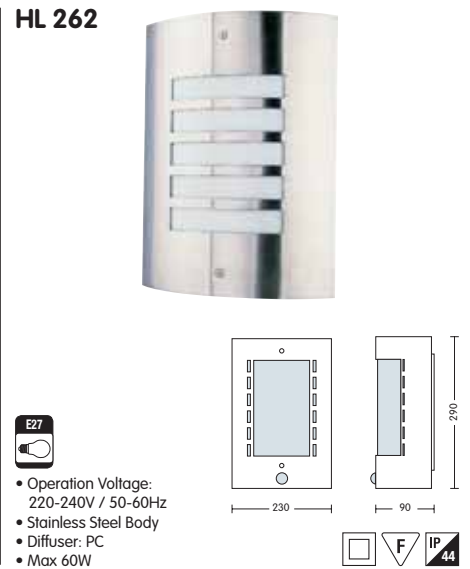

HL 262

- E27
- Operation Voltage: 220-240V / 50-60Hz
- Stainless Steel Body
- Diffuser: PC
- Max 60W