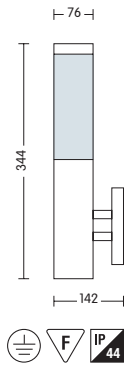

HL 232

- Operation Voltage: 220-240V / 50-60Hz
- Stainless Steel Body
- Diffuser: PC
- Max 60W