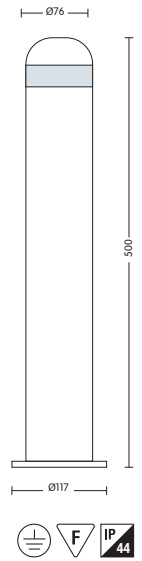

HL 223L

- Operation Voltage: 220-240V / 50-60Hz
- Stainless Steel Body
- Diffuser: PC
- Included Bulb
- Per Granule Max. 0.12W