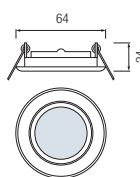

HL 775

CHROME
MAT CHROME

- Operation Voltage: 220-240V / 50-60Hz
- Max 20W

HL 776

CHROME
MAT CHROME

- Operation Voltage: 220-240V / 50-60Hz
- Max 20W

HL 777

CHROME
MAT CHROME
GOLDEN