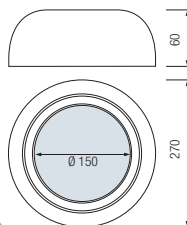

- Operation Voltage: 220-240V / 50-60Hz
- Max 60W

HL 606 5" E27

CHROME
MAT CHROME
WHITE

- Operation Voltage: 220-240V / 50-60Hz
- Max 75W

HL 618 8" E27

CHROME
MAT CHROME
WHITE

- Operation Voltage: 220-240V / 50-60Hz
- Max 2x20W