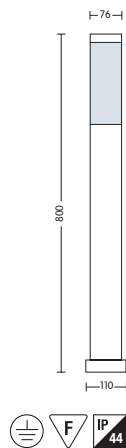

HL 235

- Operation Voltage: 220-240V / 50-60Hz
- Stainless Steel Body
- Diffuser: PC
- Max 60W