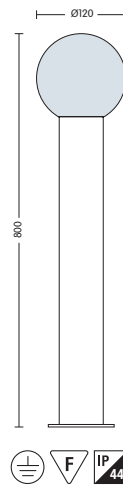

- Operation Voltage: 220-240V / 50-60Hz
- Stainless Steel Body
- Diffuser: PC
- Max 11W