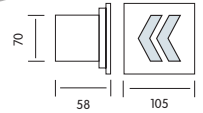

HL 944L

WHITE
BLUE

- Operation Voltage: 220-240V / 50-60Hz
- Aluminium + Stainless Steel, PCB Board
- 1.6W