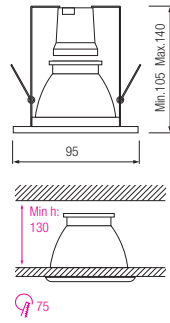

HL 600 2,5" E27

CHROME
MAT CHROME
WHITE