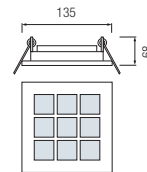

HL 681L

MAT CHROME

- WHITE (6400K)
- WARM WHITE (2700K)

NEW

- Operation Voltage: AC220-240V / 50-60Hz
- 9W
- With transformer