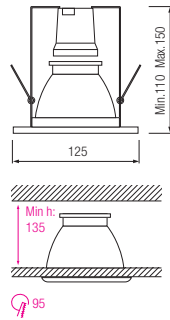

HL 602 3" E27

CHROME
MAT CHROME
WHITE