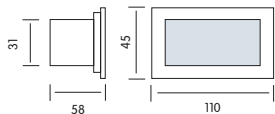

- Operation Voltage: 220-240V / 50-60Hz
- Aluminium + Stainless Steel, PCB Board
- 1,2W