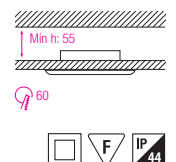

HL 750

CHROME
MAT CHROME
GOLDEN
WHITE

- Operation Voltage: 220-240V / 50-60Hz
- Max 50W

HL 751

CHROME
MAT CHROME
GOLDEN
TITANIUM BLACK

- Operation Voltage: 220-240V / 50-60Hz
- Max 50W

HL 753

CHROME
MAT CHROME
GOLDEN
WHITE

- Operation Voltage: 220-240V / 50-60Hz
- Max 50W

HL 752

CHROME
MAT CHROME
GOLDEN
RED COPPER
GREY
WHITE

- Operation Voltage: 220-240V / 50-60Hz
- Max 50W

HL 754

CHROME
MAT CHROME
GOLDEN
RED COPPER
WHITE

- Operation Voltage: 220-240V / 50-60Hz
- Max 50W

HL 755

CHROME
MAT CHROME
GOLDEN

- Operation Voltage: 220-240V / 50-60Hz
- Max 50W

HL 756

CHROME
MAT CHROME

- Operation Voltage: 220-240V / 50-60Hz
- Max 50W