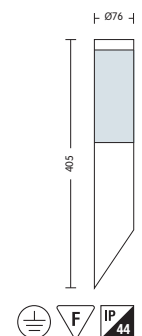

HL 231

- Operation Voltage: 220-240V / 50-60Hz
- Stainless Steel Body
- Diffuser: PC
- Max 60W