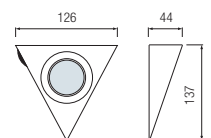

HL 775

CHROME
MAT CHROME