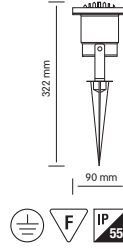

HL 280

- Operation Voltage: 220-240V / 50-60Hz
- Aluminium Body
- Diffuser: Glass
- Max 50W

HL 281

- Operation Voltage: 220-240V / 50-60Hz
- Aluminium Body
- Diffuser: Glass
- Max 50W

HL 282

- Operation Voltage: 220-240V / 50-60Hz
- Aluminium Body
- Diffuser: Glass
- Max 50W