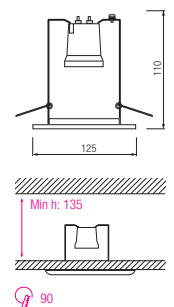

HL 735

CHROME
MAT CHROME
GOLDEN
WHITE
BLACK

- Operation Voltage: 220-240V / 50-60Hz
- Max 40W

HL 736

CHROME
MAT CHROME
GOLDEN
WHITE
BLACK

- Operation Voltage: 220-240V / 50-60Hz
- Max 60W

HL 737

CHROME
MAT CHROME
GOLDEN
WHITE
BLACK