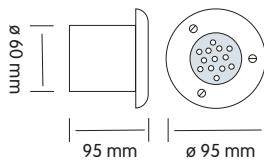

HL 294L

NEW

- Ni-MH AA600mAh 1.2V
- 1200-15000 cdm
- 0.12W

HL 940L

WHITE
BLUE

- Operation Voltage: 220-240V / 50-60Hz
- 1.2W

HL 941L

WHITE
BLUE