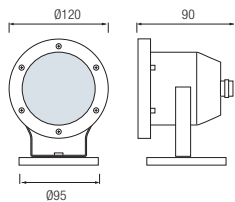

HL 280

- Operation Voltage: 220-240V / 50-60Hz
- Aluminium Body
- Diffuser: Glass
- Max 50W

HL 281

- Operation Voltage: 220-240V / 50-60Hz
- Aluminium Body
- Diffuser: Glass
- Max 50W

HL 282

- Operation Voltage: 220-240V / 50-60Hz
- Aluminium Body
- Diffuser: Glass
- Max 50W

HL 285L

- Operation Voltage: 220-240V / 50-60Hz
- Stainless Steel
- 2W

HL 286L

- Operation Voltage: 220-240V / 50-60Hz
- Stainless Steel
- 3.2W