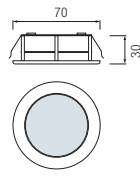

HL 756

CHROME
MAT CHROME

- Operation Voltage: 220-240V / 50-60Hz
- Max 50W

HL 760

CHROME
MAT CHROME
GOLDEN

- Operation Voltage: 220-240V / 50-60Hz
- Max 20W

HL 761

CHROME
MAT CHROME
GOLDEN