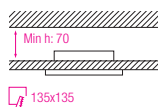

HL 685L

WHITE
MAT CHROME

- WHITE (6000K)
- WARM WHITE (3000K)

NEW

- Operation Voltage: AC220-240V / 50-60Hz
- 12W
- With transformer