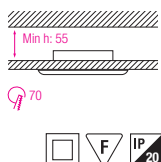

- Operation Voltage: 220-240V / 50-60Hz
- Max 50W

HL 754

CHROME
MAT CHROME
GOLDEN
RED COPPER
WHITE

- Operation Voltage: 220-240V / 50-60Hz
- Max 50W

HL 755

CHROME
MAT CHROME
GOLDEN

- Operation Voltage: 220-240V / 50-60Hz
- Max 50W