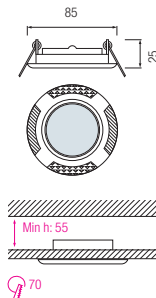

HL 797

CHROME
MAT CHROME
GOLDEN
ANTIQUÉ GREEN
ANTIQUÉ RED COPPER
TITANIUM BLACK/GOLDEN
PEARL SILVER/GOLDEN

- Operation Voltage: 220-240V / 50-60Hz
- Max 50W

HL 798

CHROME
MAT CHROME
GOLDEN
ANTIQUÉ GREEN
ANTIQUÉ RED COPPER
TITANIUM BLACK/GOLDEN
PEARL SILVER/GOLDEN