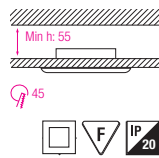

- Operation Voltage: 220-240V / 50-60Hz
- Max 20W