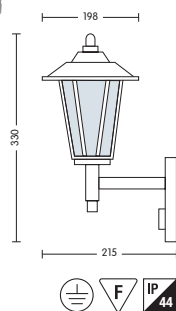

HL 240

- Operation Voltage: 220-240V / 50-60Hz
- Stainless Steel Body
- Diffuser: Glass
- Max 60W

HL 241

- Operation Voltage: 220-240V / 50-60Hz
- Stainless Steel Body
- Diffuser: Glass
- Max 60W

HL 242

- Operation Voltage: 220-240V / 50-60Hz
- Stainless Steel Body
- Diffuser: Glass
- Max 60W