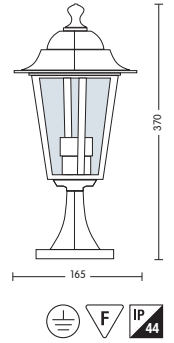

HL 270

ANTIQUE RED COPPER
BLACK
WHITE

- Operation Voltage: 220-240V / 50-60Hz
- Aluminium Body
- Diffuser: Glass
- Max 60W

HL 271

ANTIQUE RED COPPER
BLACK
WHITE

- Operation Voltage: 220-240V / 50-60Hz
- Aluminium Body
- Diffuser: Glass
- Max 60W