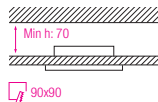

HL 684L

WHITE
MAT CHROME

- WHITE (6000K)
- WARM WHITE (3000K)

NEW

- Operation Voltage: AC220-240V / 50-60Hz
- 6W
- With transformer