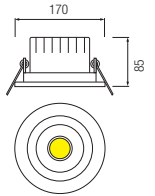

4 INCH

MAT CHROME
WHITE

WARM WHITE 4200 K

NEW

- 220-240V / 50-60Hz
- Average Life: 50.000 Hours
- **10W**

HL 696L

6 INCH

MAT CHROME
WHITE