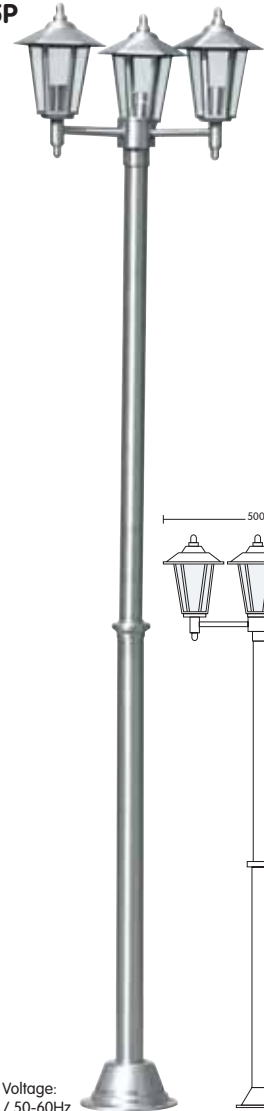

HL 245P

- Operation Voltage: 220-240V / 50-60Hz
- Stainless Steel Body
- Diffuser: Glass
- Max 3x60W

HL 250

- Operation Voltage: 220-240V / 50-60Hz
- Stainless Steel Body
- Diffuser: PC
- Max 11W