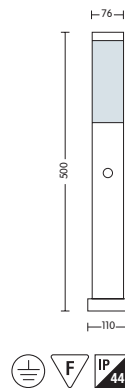

HL 234

- Operation Voltage: 220-240V / 50-60Hz
- Stainless Steel Body
- Diffuser: PC
- Max 60W

HL 235

- Operation Voltage: 220-240V / 50-60Hz
- Stainless Steel Body
- Diffuser: PC
- Max 60W

HL 236

- Operation Voltage: 220-240V / 50-60Hz
- Stainless Steel Body
- Diffuser: PC
- Max 60W