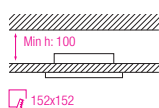

MAT CHROME

- WHITE (6400K)
- WARM WHITE (2700K)

NEW

- Operation Voltage: AC220-240V / 50-60Hz
- 9W
- With transformer

HL 682L

MAT CHROME

- WHITE (6400K)
- WARM WHITE (2700K)

NEW