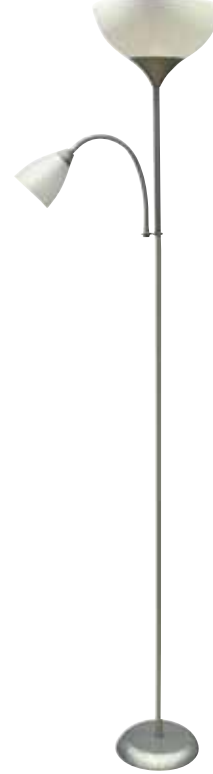

- Operation Voltage: 220-240V / 50-60Hz
- Max 100W

HL 081

WHITE

- Operation Voltage: 220-240V / 50-60Hz
- Mother: E27 Max 100W
- Baby: E14 Max 40W

HL 082

WHITE

- Operation Voltage: 220-240V / 50-60Hz
- Mother: E27 Max 100W
- Baby: E14 Max 40W