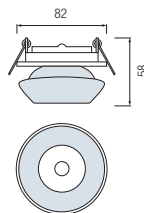

HL 802

CLEAR
BLUE
YELLOW
BROWN
PURPLE

NEW