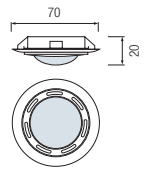

HL 762

CHROME
MAT CHROME
GOLDEN