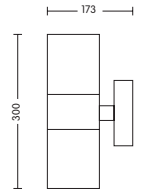

HL 267

- Operation Voltage: 220-240V / 50-60Hz
- Aluminium
- Diffuser: Glass
- Max 2x11W (ESL)