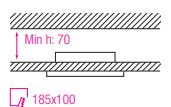

WHITE
MAT CHROME

- WHITE (6000K)
- WARM WHITE (3000K)

NEW

- Operation Voltage: AC220-240V / 50-60Hz
- 15W
- With transformer

HL 690L

WHITE
MAT CHROME

- WHITE (6000K)
- WARM WHITE (3000K)

NEW