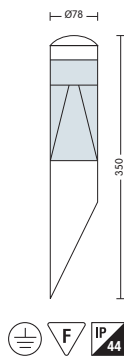

HL 225L

- Operation Voltage: 220-240V / 50-60Hz
- Stainless Steel Body
- Diffuser: Clear PC
- Included Bulb
- Per Granule Max. 0.12W