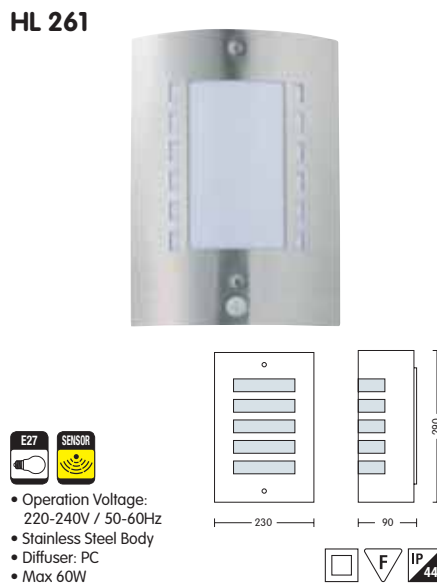

HL 261

- E27 SENSOR
- Operation Voltage: 220-240V / 50-60Hz
- Stainless Steel Body
- Diffuser: PC
- Max 60W