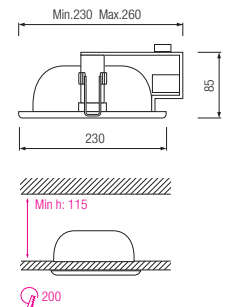

HL 613 8" PLC

CHROME
MAT CHROME
WHITE

- Operation Voltage: 220-240V / 50-60Hz
- Max 2 x 26W