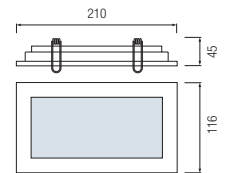

WHITE
MAT CHROME

- WHITE (6000K)
- WARM WHITE (3000K)

NEW

- Operation Voltage: AC220-240V / 50-60Hz
- 15W
- With transformer

HL 690L

WHITE
MAT CHROME

- WHITE (6000K)
- WARM WHITE (3000K)

NEW