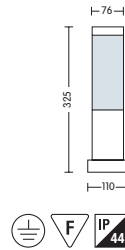

HL 231

- Operation Voltage: 220-240V / 50-60Hz
- Stainless Steel Body
- Diffuser: PC
- Max 60W

HL 232

- Operation Voltage: 220-240V / 50-60Hz
- Stainless Steel Body
- Diffuser: PC
- Max 60W

HL 233

- Operation Voltage: 220-240V / 50-60Hz
- Stainless Steel Body
- Diffuser: PC
- Max 60W