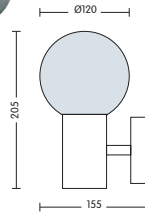

HL 251

- Operation Voltage: 220-240V / 50-60Hz
- Stainless Steel Body
- Diffuser: PC
- Max 11W

- Operation Voltage: 220-240V / 50-60Hz
- Stainless Steel Body
- Diffuser: Glass
- Max 3x60W