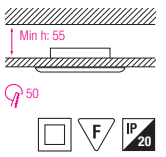

- Operation Voltage: 220-240V / 50-60Hz
- Max 20W

HL 762

CHROME
MAT CHROME
GOLDEN

- Operation Voltage: 220-240V / 50-60Hz
- Max 20W

HL 763

CHROME
MAT CHROME

- Operation Voltage: 220-240V / 50-60Hz
- Max 20W