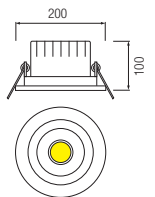

HL 695L

3 INCH

MAT CHROME
WHITE

WARM WHITE 4200 K

NEW

- 220-240V / 50-60Hz
- Average Life: 50.000 Hours
- **8W**

HL 696L

4 INCH

MAT CHROME
WHITE

WARM WHITE 4200 K

NEW

- 220-240V / 50-60Hz
- Average Life: 50.000 Hours
- **10W**

HL 696L

6 INCH

MAT CHROME
WHITE

WARM WHITE 4200 K

NEW

- 220-240V / 50-60Hz
- Average Life: 50.000 Hours
- **20W**