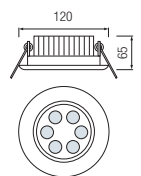

HL 674L

CHROME + MAT CHROME

- WHITE (6400K)
- WARM WHITE (2700K)

- Operation Voltage: AC220-240V / 50-60Hz
- 6W
- With transformer

HL 675L

CHROME + MAT CHROME

- WHITE (6400K)
- WARM WHITE (2700K)

- Operation Voltage: AC220-240V / 50-60Hz
- 6W
- With transformer