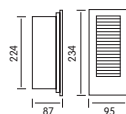

HL 934L

WHITE
BLUE