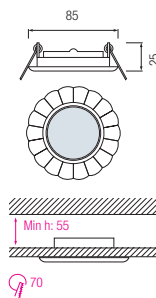

- Operation Voltage: 220-240V / 50-60Hz
- Max 50W

HL 759

CHROME
MAT CHROME
GOLDEN
ANTIQUÉ GREEN
ANTIQUÉ RED COPPER
TITANIUM BLACK/GOLDEN
PEARL SILVER/GOLDEN

- Operation Voltage: 220-240V / 50-60Hz
- Max 50W