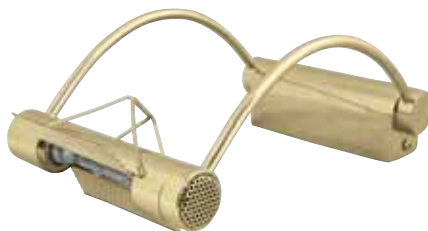

- Operation Voltage: 220-240V / 50-60Hz
- Max 100W