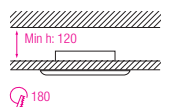

HL 695L

3 INCH

MAT CHROME
WHITE

WARM WHITE 4200 K

NEW

- 220-240V / 50-60Hz
- Average Life: 50.000 Hours
- **8W**

HL 696L

4 INCH

MAT CHROME
WHITE

WARM WHITE 4200 K

NEW

- 220-240V / 50-60Hz
- Average Life: 50.000 Hours
- **10W**

HL 696L

6 INCH

MAT CHROME
WHITE

WARM WHITE 4200 K

NEW

- 220-240V / 50-60Hz
- Average Life: 50.000 Hours
- **20W**