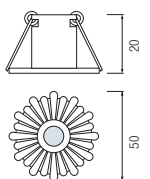

- Operation Voltage: 220-240V / 50-60Hz
- Max 20W

HL 767

CHROME
MAT CHROME
GOLDEN

- Operation Voltage: 220-240V / 50-60Hz
- Max 20W

HL 768

CHROME
MAT CHROME
GOLDEN

- Operation Voltage: 220-240V / 50-60Hz
- Max 20W