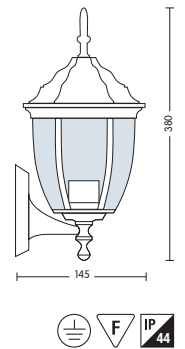

HL 272

ANTIQUE RED COPPER
BLACK
WHITE

- Operation Voltage: 220-240V / 50-60Hz
- Aluminium Body
- Diffuser: Glass
- Max 60W

HL 275

ANTIQUE RED COPPER
BLACK
WHITE

- Operation Voltage: 220-240V / 50-60Hz
- Aluminium Body
- Diffuser: Glass
- Max 60W