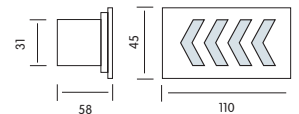

- Operation Voltage: 220-240V / 50-60Hz
- Aluminium + Stainless Steel, PCB Board
- 1,2W