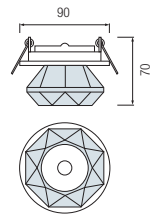

HL 801

CLEAR
BLUE
YELLOW
BROWN
PURPLE