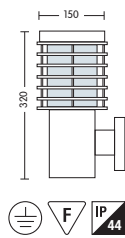

HL 296

NEW

- Operation Voltage: 220-240V / 50-60Hz
- Stainless Steel and Galvanized Steel body
- Diffuser: PC
- Max 100W
- Max 20W (ESL)

HL 297

NEW

- Operation Voltage: 220-240V / 50-60Hz
- Stainless Steel and Galvanized Steel body
- Diffuser: PC
- Max 100W
- Max 20W (ESL)