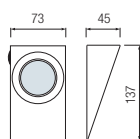

HL 776

CHROME
MAT CHROME