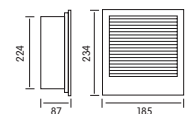

HL 936L

WHITE
BLUE

NEW

- Operation Voltage: 220-240V / 50-60Hz
- 2.7W