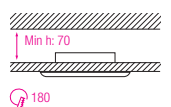

HL 689L

WHITE
MAT CHROME

- WHITE (6000K)
- WARM WHITE (3000K)

NEW

- Operation Voltage: AC220-240V / 50-60Hz
- 15W
- With transformer