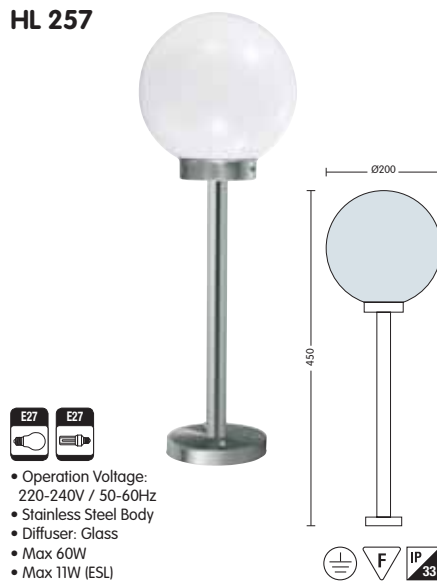

HL 257

- E27 E27
- Operation Voltage: 220-240V / 50-60Hz
- Stainless Steel Body
- Diffuser: Glass
- Max 60W
- Max 11W (ESL)

HL 258

- E27 E27
- Operation Voltage: 220-240V / 50-60Hz
- Stainless Steel Body
- Diffuser: Glass
- Max 60W
- Max 11W (ESL)