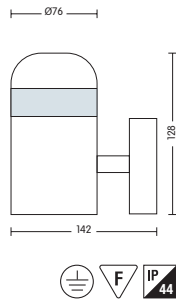

HL 221L

- Operation Voltage: 220-240V / 50-60Hz
- Stainless Steel Body
- Diffuser: PC
- Included Bulb
- Per Granule Max. 0.12W