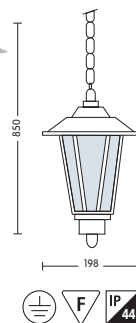

HL 240

- Operation Voltage: 220-240V / 50-60Hz
- Stainless Steel Body
- Diffuser: Glass
- Max 60W

HL 241

- Operation Voltage: 220-240V / 50-60Hz
- Stainless Steel Body
- Diffuser: Glass
- Max 60W

HL 242

- Operation Voltage: 220-240V / 50-60Hz
- Stainless Steel Body
- Diffuser: Glass
- Max 60W