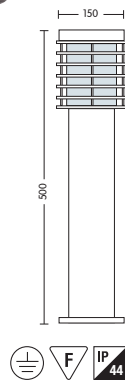

HL 296

NEW

- Operation Voltage: 220-240V / 50-60Hz
- Stainless Steel and Galvanized Steel body
- Diffuser: PC
- Max 100W
- Max 20W (ESL)

HL 297

NEW

- Operation Voltage: 220-240V / 50-60Hz
- Stainless Steel and Galvanized Steel body
- Diffuser: PC
- Max 100W
- Max 20W (ESL)