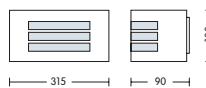

- Operation Voltage: 220-240V / 50-60Hz
- Stainless Steel Body + PC
- Max 15W (ESL)