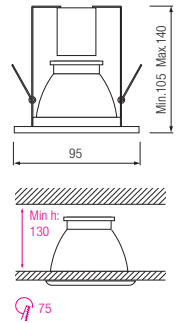

- Operation Voltage: 220-240V / 50-60Hz
- Max 3x100W

HL 600 2,5" E27

CHROME
MAT CHROME
WHITE

- Operation Voltage: 220-240V / 50-60Hz
- Max 40W

HL 601 2,5" PLC

CHROME
MAT CHROME
WHITE

- Operation Voltage: 220-240V / 50-60Hz
- Max 10W