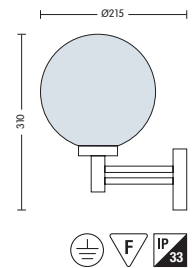

HL 255

- Operation Voltage: 220-240V / 50-60Hz
- Stainless Steel Body
- Diffuser: Glass
- Max 60W
- Max 11W (ESL)