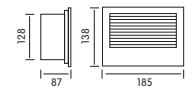

HL 933L

WHITE
BLUE

NEW

- Operation Voltage: 220-240V / 50-60Hz
- 2.7W