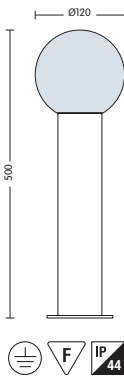

HL 252

- Operation Voltage: 220-240V / 50-60Hz
- Stainless Steel Body
- Diffuser: PC
- Max 11W