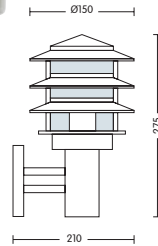

HL 206

- Operation Voltage: 220-240V / 50-60Hz
- Stainless Steel Body
- Diffuser: PC
- Max 60W