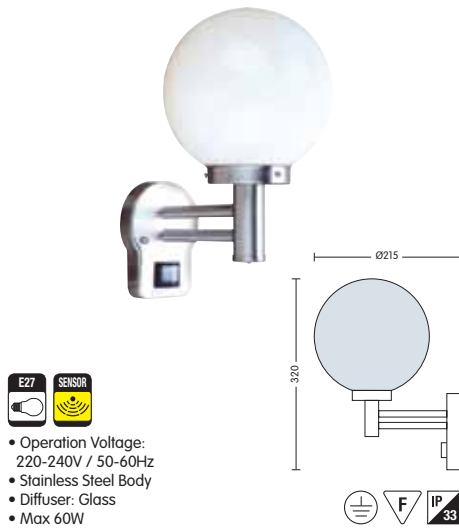

HL 256

- E27 SENSOR
- Operation Voltage: 220-240V / 50-60Hz
- Stainless Steel Body
- Diffuser: Glass
- Max 60W