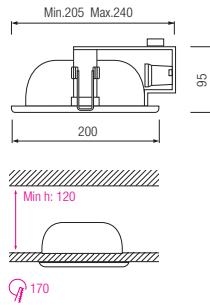

HL 621 8" Rx7S

CHROME
MAT CHROME
WHITE

- Operation Voltage: 220-240V / 50-60Hz
- Max 150W

HL 622

CHROME
MAT CHROME
WHITE

- Operation Voltage: 220-240V / 50-60Hz
- Max 150W

HL 610 6" PLC

CHROME
MAT CHROME
WHITE