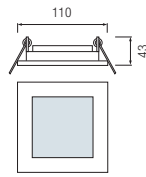

HL 684L

WHITE
MAT CHROME

- WHITE (6000K)
- WARM WHITE (3000K)

NEW

- Operation Voltage: AC220-240V / 50-60Hz
- 6W
- With transformer