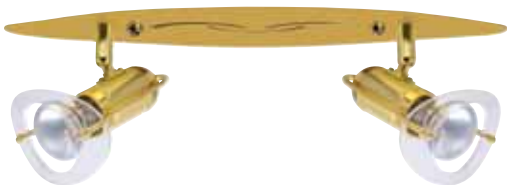

- Operation Voltage: 220-240V / 50-60Hz
- Max 2x40W

HL 709

GOLDEN + MAT GOLDEN

- Operation Voltage: 220-240V / 50-60Hz
- Max 3x40W

HL 706

GOLDEN + MAT GOLDEN

- Operation Voltage: 220-240V / 50-60Hz
- Max 2x40W