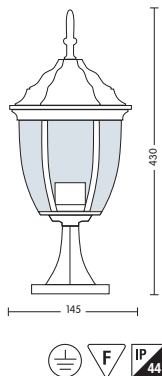

HL 276

ANTIQUE RED COPPER
BLACK
WHITE

- Operation Voltage: 220-240V / 50-60Hz
- Aluminium Body
- Diffuser: Glass
- Max 60W