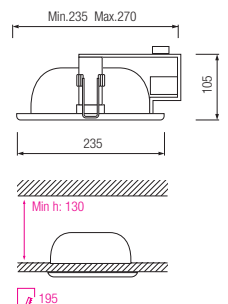

HL 628 8" PLC

CHROME
MAT CHROME
WHITE

- Operation Voltage: 220-240V / 50-60Hz
- Max 2 x 26W