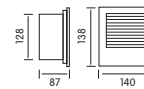

HL 932L

WHITE
BLUE

NEW

- Operation Voltage: 220-240V / 50-60Hz
- 1.8W