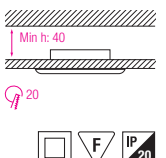

- Operation Voltage: 220-240V / 50-60Hz
- Max 20W

HL 767

CHROME
MAT CHROME
GOLDEN

- Operation Voltage: 220-240V / 50-60Hz
- Max 20W

HL 768

CHROME
MAT CHROME
GOLDEN

- Operation Voltage: 220-240V / 50-60Hz
- Max 20W