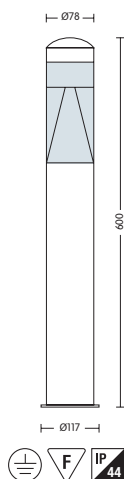

HL 228L

- Operation Voltage: 220-240V / 50-60Hz
- Stainless Steel Body
- Diffuser: Clear PC
- Included Bulb
- Per Granule Max. 0.12W