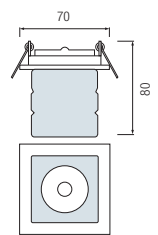

HL 805

CLEAR
BLUE
YELLOW
BROWN
PURPLE

NEW