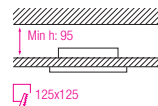

HL 681L

MAT CHROME

- WHITE (6400K)
- WARM WHITE (2700K)

NEW

- Operation Voltage: AC220-240V / 50-60Hz
- 9W
- With transformer