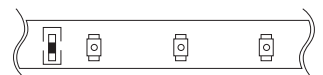

3 LEDs make a group and each group can be cut or extended in terms of the length of application

COOL WHITE