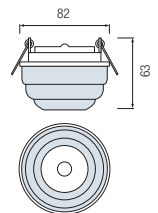

HL 803

CLEAR
BLUE
YELLOW
BROWN
PURPLE

NEW

- Operation Voltage: 220-240V / 50-60Hz
- Max 20W

HL 804

CLEAR
BLUE
YELLOW
BROWN
PURPLE

NEW

- Operation Voltage: 220-240V / 50-60Hz
- Max 20W