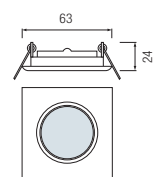

HL 778

CHROME
MAT CHROME
GOLDEN