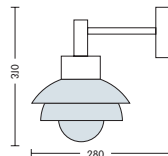

HL 266

- Operation Voltage: 220-240V / 50-60Hz
- Stainless Steel Body
- Diffuser: Glass
- Max 2x35W

HL 267

- Operation Voltage: 220-240V / 50-60Hz
- Aluminium
- Diffuser: Glass
- Max 2x11W (ESL)

HL 217

- Operation Voltage: 220-240V / 50-60Hz
- Stainless Steel Body
- Diffuser: PC & Glass
- Max 60W
- Max 11W (ESL)