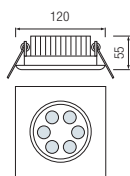

Halogen Downlights / Led Downlights

HL 670L

MAT CHROME

- WHITE (6400K)
- WARM WHITE (2700K)

- Operation Voltage: AC220-240V / 50-60Hz
- 1W
- With transformer

HL 671L

MAT CHROME

- WHITE (6400K)
- WARM WHITE (2700K)

- Operation Voltage: AC220-240V / 50-60Hz
- 1W
- With transformer

HL 672L

CHROME + MAT CHROME

- WHITE (6400K)
- WARM WHITE (2700K)

- Operation Voltage: AC220-240V / 50-60Hz
- 3W
- With transformer

HL 673L

CHROME + MAT CHROME

- WHITE (6400K)
- WARM WHITE (2700K)

- Operation Voltage: AC220-240V / 50-60Hz
- 3W
- With transformer

HL 674L

CHROME + MAT CHROME

- WHITE (6400K)
- WARM WHITE (2700K)

- Operation Voltage: AC220-240V / 50-60Hz
- 6W
- With transformer

HL 675L

CHROME + MAT CHROME

- WHITE (6400K)
- WARM WHITE (2700K)

- Operation Voltage: AC220-240V / 50-60Hz
- 6W
- With transformer