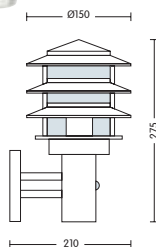

HL 206

- Operation Voltage: 220-240V / 50-60Hz
- Stainless Steel Body
- Diffuser: PC
- Max 60W

HL 209

- Operation Voltage: 220-240V / 50-60Hz
- Stainless Steel Body
- Diffuser: PC
- Max 60W

HL 207

- Operation Voltage: 220-240V / 50-60Hz
- Stainless Steel Body
- Diffuser: PC
- Max 60W