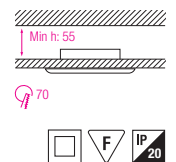

HL 750

CHROME
MAT CHROME
GOLDEN
WHITE

- Operation Voltage: 220-240V / 50-60Hz
- Max 50W

HL 751

CHROME
MAT CHROME
GOLDEN
TITANIUM BLACK

- Operation Voltage: 220-240V / 50-60Hz
- Max 50W

HL 753

CHROME
MAT CHROME
GOLDEN
WHITE

- Operation Voltage: 220-240V / 50-60Hz
- Max 50W

HL 752

CHROME
MAT CHROME
GOLDEN
RED COPPER
GREY
WHITE

- Operation Voltage: 220-240V / 50-60Hz
- Max 50W

HL 754

CHROME
MAT CHROME
GOLDEN
RED COPPER
WHITE

- Operation Voltage: 220-240V / 50-60Hz
- Max 50W

HL 755

CHROME
MAT CHROME
GOLDEN

- Operation Voltage: 220-240V / 50-60Hz
- Max 50W

HL 756

CHROME
MAT CHROME

- Operation Voltage: 220-240V / 50-60Hz
- Max 50W