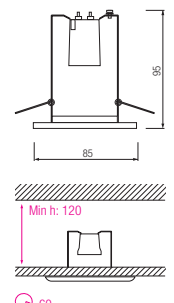

HL 735

CHROME
MAT CHROME
GOLDEN
WHITE
BLACK

- Operation Voltage: 220-240V / 50-60Hz
- Max 40W