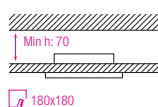

HL 686L

WHITE
MAT CHROME

- WHITE (6000K)
- WARM WHITE (3000K)

NEW

- Operation Voltage: AC220-240V / 50-60Hz
- 15W
- With transformer