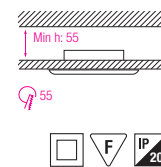

- Operation Voltage: 220-240V / 50-60Hz
- Max 35W