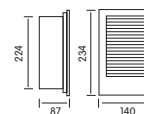

HL 934L

WHITE
BLUE

NEW

- Operation Voltage: 220-240V / 50-60Hz
- 1.5W

HL 935L

WHITE
BLUE

NEW

- Operation Voltage: 220-240V / 50-60Hz
- 1.8W