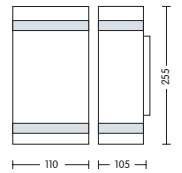

HL 246

- Operation Voltage: 220-240V / 50-60Hz
- Stainless Steel Body + PC
- Max 35W

HL 247

- Operation Voltage: 220-240V / 50-60Hz
- Stainless Steel Body + PC
- Max 2x35W

HL 248

- Operation Voltage: 220-240V / 50-60Hz
- Stainless Steel Body + PC
- Max 35W

HL 249

- Operation Voltage: 220-240V / 50-60Hz
- Stainless Steel Body + PC
- Max 2x35W

HL 218

- Operation Voltage: 220-240V / 50-60Hz
- Stainless Steel Body + PC
- Max 2x11W (ESL)

HL 219

- Operation Voltage: 220-240V / 50-60Hz
- Stainless Steel Body + PC
- Max 2x11W (ESL)