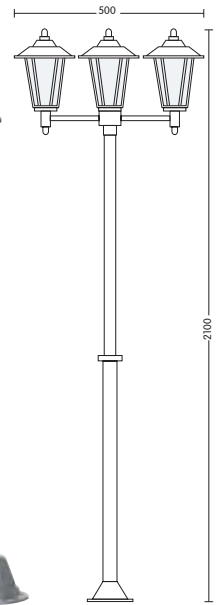

HL 245P

- Operation Voltage: 220-240V / 50-60Hz
- Stainless Steel Body
- Diffuser: Glass
- Max 3x60W

HL 250

- Operation Voltage: 220-240V / 50-60Hz
- Stainless Steel Body
- Diffuser: PC
- Max 11W