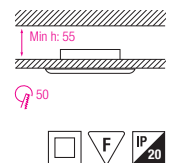

HL 750

CHROME
MAT CHROME
GOLDEN
WHITE

- Operation Voltage: 220-240V / 50-60Hz
- Max 50W

HL 751

CHROME
MAT CHROME
GOLDEN
TITANIUM BLACK

- Operation Voltage: 220-240V / 50-60Hz
- Max 50W

HL 753

CHROME
MAT CHROME
GOLDEN
WHITE

- Operation Voltage: 220-240V / 50-60Hz
- Max 50W

HL 752

CHROME
MAT CHROME
GOLDEN
RED COPPER
GREY
WHITE

- Operation Voltage: 220-240V / 50-60Hz
- Max 50W

HL 754

CHROME
MAT CHROME
GOLDEN
RED COPPER
WHITE

- Operation Voltage: 220-240V / 50-60Hz
- Max 50W

HL 755

CHROME
MAT CHROME
GOLDEN

- Operation Voltage: 220-240V / 50-60Hz
- Max 50W

HL 756

CHROME
MAT CHROME

- Operation Voltage: 220-240V / 50-60Hz
- Max 50W