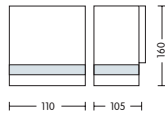

HL 246

- Operation Voltage: 220-240V / 50-60Hz
- Stainless Steel Body + PC
- Max 35W

HL 247

- Operation Voltage: 220-240V / 50-60Hz
- Stainless Steel Body + PC
- Max 2x35W

HL 248

- Operation Voltage: 220-240V / 50-60Hz
- Stainless Steel Body + PC
- Max 35W