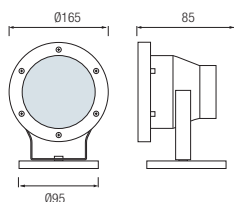

HL 280

- Operation Voltage: 220-240V / 50-60Hz
- Aluminium Body
- Diffuser: Glass
- Max 50W

HL 281

- Operation Voltage: 220-240V / 50-60Hz
- Aluminium Body
- Diffuser: Glass
- Max 50W

HL 282

- Operation Voltage: 220-240V / 50-60Hz
- Aluminium Body
- Diffuser: Glass
- Max 50W

HL 285L

- Operation Voltage: 220-240V / 50-60Hz
- Stainless Steel
- 2W

HL 286L

- Operation Voltage: 220-240V / 50-60Hz
- Stainless Steel
- 3.2W