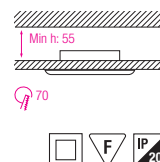

- Operation Voltage: 220-240V / 50-60Hz
- Max 50W

HL 754

CHROME
MAT CHROME
GOLDEN
RED COPPER
WHITE

- Operation Voltage: 220-240V / 50-60Hz
- Max 50W

HL 755

CHROME
MAT CHROME
GOLDEN

- Operation Voltage: 220-240V / 50-60Hz
- Max 50W