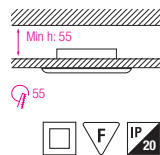

- Operation Voltage: 220-240V / 50-60Hz
- Max 50W

HL 773

CHROME
MAT CHROME
GOLDEN

- Operation Voltage: 220-240V / 50-60Hz
- Max 50W

HL 774

CHROME
MAT CHROME
WHITE

- Operation Voltage: 220-240V / 50-60Hz
- Max 50W