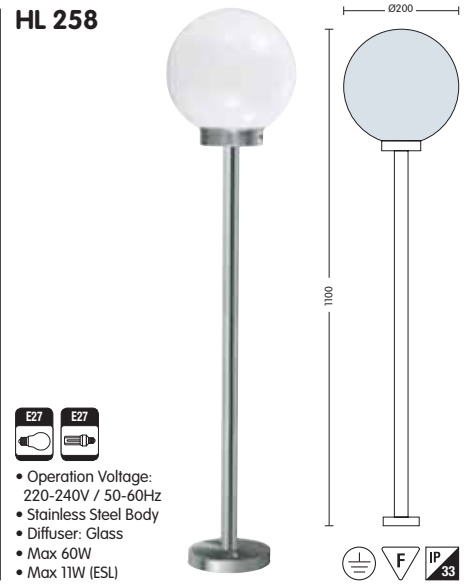

HL 257

- E27 E27
- Operation Voltage: 220-240V / 50-60Hz
- Stainless Steel Body
- Diffuser: Glass
- Max 60W
- Max 11W (ESL)

HL 258

- E27 E27
- Operation Voltage: 220-240V / 50-60Hz
- Stainless Steel Body
- Diffuser: Glass
- Max 60W
- Max 11W (ESL)