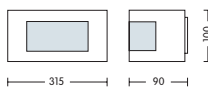

HL 237

- Operation Voltage: 220-240V / 50-60Hz
- Stainless Steel Body + PC
- Max 15W (ESL)