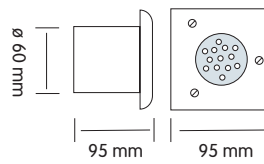

HL 294L

NEW

- Ni-MH AA600mAh 1.2V
- 1200-15000 cdm
- 0.12W

HL 940L

WHITE
BLUE

- Operation Voltage: 220-240V / 50-60Hz
- 1.2W

HL 941L

WHITE
BLUE