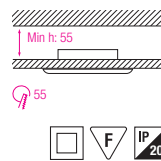

- Operation Voltage: 220-240V / 50-60Hz
- Max 50W