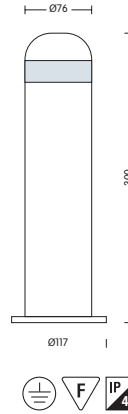

HL 222L

- Operation Voltage: 220-240V / 50-60Hz
- Stainless Steel Body
- Diffuser: PC
- Included Bulb
- Per Granule Max. 0.12W