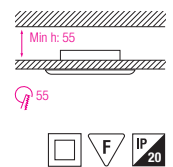

- Operation Voltage: 220-240V / 50-60Hz
- Max 35W