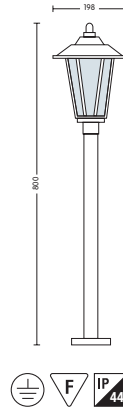

HL 243

- Operation Voltage: 220-240V / 50-60Hz
- Stainless Steel Body
- Diffuser: Glass
- Max 60W

HL 244

- Operation Voltage: 220-240V / 50-60Hz
- Stainless Steel Body
- Diffuser: Glass
- Max 60W

HL 245

- Operation Voltage: 220-240V / 50-60Hz
- Stainless Steel Body
- Diffuser: Glass
- Max 60W