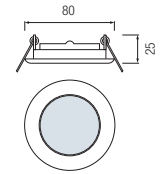

HL 750

CHROME
MAT CHROME
GOLDEN
WHITE

- Operation Voltage: 220-240V / 50-60Hz
- Max 50W

HL 751

CHROME
MAT CHROME
GOLDEN
TITANIUM BLACK

- Operation Voltage: 220-240V / 50-60Hz
- Max 50W

HL 753

CHROME
MAT CHROME
GOLDEN
WHITE

- Operation Voltage: 220-240V / 50-60Hz
- Max 50W

HL 752

CHROME
MAT CHROME
GOLDEN
RED COPPER
GREY
WHITE

- Operation Voltage: 220-240V / 50-60Hz
- Max 50W

HL 754

CHROME
MAT CHROME
GOLDEN
RED COPPER
WHITE

- Operation Voltage: 220-240V / 50-60Hz
- Max 50W

HL 755

CHROME
MAT CHROME
GOLDEN

- Operation Voltage: 220-240V / 50-60Hz
- Max 50W

HL 756

CHROME
MAT CHROME

- Operation Voltage: 220-240V / 50-60Hz
- Max 50W