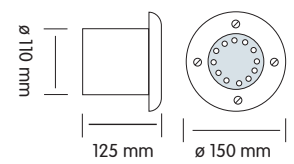

HL 945L

WHITE
BLUE

- Operation Voltage: 220-240V / 50-60Hz
- 1.8W