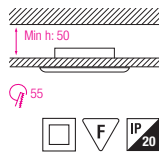

- Operation Voltage: 220-240V / 50-60Hz
- Max 20W