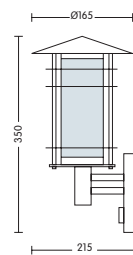

HL 216

- Operation Voltage: 220-240V / 50-60Hz
- Stainless Steel Body
- Diffuser: Glass
- Max 60W