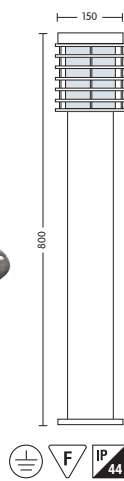

NEW

- Operation Voltage: 220-240V / 50-60Hz
- Stainless Steel and Galvanized Steel body
- Diffuser: PC
- Max 100W
- Max 20W (ESL)