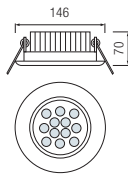

HL 676L

CHROME + MAT CHROME

- WHITE (6400K)
- WARM WHITE (2700K)

NEW

- Operation Voltage: AC220-240V / 50-60Hz
- 12W
- With transformer