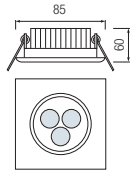

Halogen Downlights / Led Downlights

HL 670L

MAT CHROME

- WHITE (6400K)
- WARM WHITE (2700K)

- Operation Voltage: AC220-240V / 50-60Hz
- 1W
- With transformer

HL 671L

MAT CHROME

- WHITE (6400K)
- WARM WHITE (2700K)

- Operation Voltage: AC220-240V / 50-60Hz
- 1W
- With transformer

HL 672L

CHROME + MAT CHROME

- WHITE (6400K)
- WARM WHITE (2700K)

- Operation Voltage: AC220-240V / 50-60Hz
- 3W
- With transformer

HL 673L

CHROME + MAT CHROME

- WHITE (6400K)
- WARM WHITE (2700K)

- Operation Voltage: AC220-240V / 50-60Hz
- 3W
- With transformer

HL 674L

CHROME + MAT CHROME

- WHITE (6400K)
- WARM WHITE (2700K)

- Operation Voltage: AC220-240V / 50-60Hz
- 6W
- With transformer

HL 675L

CHROME + MAT CHROME

- WHITE (6400K)
- WARM WHITE (2700K)

- Operation Voltage: AC220-240V / 50-60Hz
- 6W
- With transformer