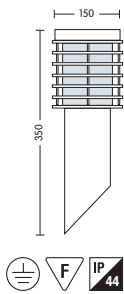

HL 296

NEW

- Operation Voltage: 220-240V / 50-60Hz
- Stainless Steel and Galvanized Steel body
- Diffuser: PC
- Max 100W
- Max 20W (ESL)

HL 297

NEW

- Operation Voltage: 220-240V / 50-60Hz
- Stainless Steel and Galvanized Steel body
- Diffuser: PC
- Max 100W
- Max 20W (ESL)