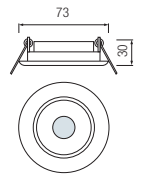

- Operation Voltage: AC220-240V / 50-60Hz
- 1W
- With transformer

HL 671L

MAT CHROME

- WHITE (6400K)
- WARM WHITE (2700K)

- Operation Voltage: AC220-240V / 50-60Hz
- 1W
- With transformer

HL 672L

CHROME + MAT CHROME