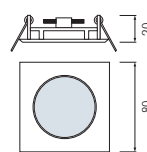

HL 750

CHROME
MAT CHROME
GOLDEN
WHITE

- Operation Voltage: 220-240V / 50-60Hz
- Max 50W

HL 751

CHROME
MAT CHROME
GOLDEN
TITANIUM BLACK

- Operation Voltage: 220-240V / 50-60Hz
- Max 50W

HL 753

CHROME
MAT CHROME
GOLDEN
WHITE

- Operation Voltage: 220-240V / 50-60Hz
- Max 50W

HL 752

CHROME
MAT CHROME
GOLDEN
RED COPPER
GREY
WHITE

- Operation Voltage: 220-240V / 50-60Hz
- Max 50W

HL 754

CHROME
MAT CHROME
GOLDEN
RED COPPER
WHITE

- Operation Voltage: 220-240V / 50-60Hz
- Max 50W

HL 755

CHROME
MAT CHROME
GOLDEN

- Operation Voltage: 220-240V / 50-60Hz
- Max 50W

HL 756

CHROME
MAT CHROME

- Operation Voltage: 220-240V / 50-60Hz
- Max 50W