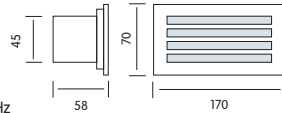

HL 946L

WHITE
BLUE

- Operation Voltage: 220-240V / 50-60Hz
- Aluminium + Stainless Steel, PCB Board
- 1.6W

HL 947L

WHITE
BLUE

- Operation Voltage: 220-240V / 50-60Hz
- Aluminium + Stainless Steel, PCB Board
- 1.6W