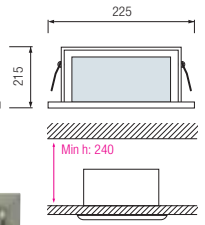

HL 621 8" Rx7S

CHROME
MAT CHROME
WHITE

- Operation Voltage: 220-240V / 50-60Hz
- Max 150W

HL 622

CHROME
MAT CHROME
WHITE

- Operation Voltage: 220-240V / 50-60Hz
- Max 150W

HL 610 6" PLC

CHROME
MAT CHROME
WHITE