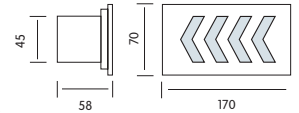

HL 948L

WHITE
BLUE

- Operation Voltage: 220-240V / 50-60Hz
- Aluminium + Stainless Steel, PCB Board
- 1.6W