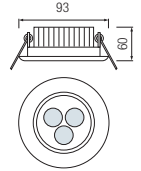

- WHITE (6400K)
- WARM WHITE (2700K)

- Operation Voltage: AC220-240V / 50-60Hz
- 3W
- With transformer

HL 673L

CHROME + MAT CHROME

- WHITE (6400K)
- WARM WHITE (2700K)

- Operation Voltage: AC220-240V / 50-60Hz
- 3W
- With transformer