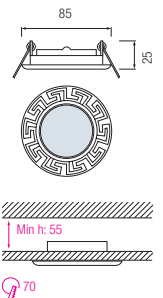

HL 779

CHROME
MAT CHROME
GOLDEN
ANTIQUÉ GREEN
ANTIQUÉ RED COPPER
TITANIUM BLACK/GOLDEN
PEARL SILVER/GOLDEN

- Operation Voltage: 220-240V / 50-60Hz
- Max 50W