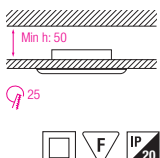

- Operation Voltage: 220-240V / 50-60Hz
- Max 20W