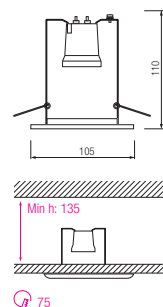

HL 735

CHROME
MAT CHROME
GOLDEN
WHITE
BLACK

- Operation Voltage: 220-240V / 50-60Hz
- Max 40W

HL 736

CHROME
MAT CHROME
GOLDEN
WHITE
BLACK

- Operation Voltage: 220-240V / 50-60Hz
- Max 60W

HL 737

CHROME
MAT CHROME
GOLDEN
WHITE
BLACK