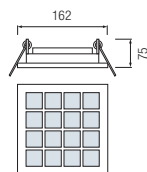

MAT CHROME

- WHITE (6400K)
- WARM WHITE (2700K)

NEW

- Operation Voltage: AC220-240V / 50-60Hz
- 9W
- With transformer

HL 682L

MAT CHROME

- WHITE (6400K)
- WARM WHITE (2700K)

NEW