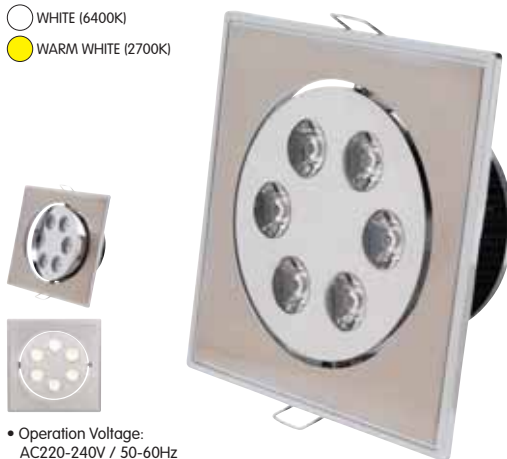

HL 674L

CHROME + MAT CHROME

- WHITE (6400K)
- WARM WHITE (2700K)

- Operation Voltage: AC220-240V / 50-60Hz
- 6W
- With transformer