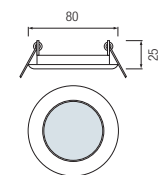

- Operation Voltage: 220-240V / 50-60Hz
- Max 50W

HL 754

CHROME
MAT CHROME
GOLDEN
RED COPPER
WHITE

- Operation Voltage: 220-240V / 50-60Hz
- Max 50W

HL 755

CHROME
MAT CHROME
GOLDEN

- Operation Voltage: 220-240V / 50-60Hz
- Max 50W