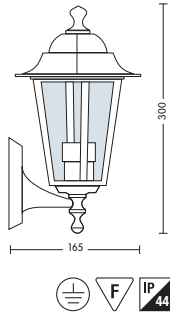

HL 270

ANTIQUE RED COPPER
BLACK
WHITE

- Operation Voltage: 220-240V / 50-60Hz
- Aluminium Body
- Diffuser: Glass
- Max 60W

HL 271

ANTIQUE RED COPPER
BLACK
WHITE

- Operation Voltage: 220-240V / 50-60Hz
- Aluminium Body
- Diffuser: Glass
- Max 60W