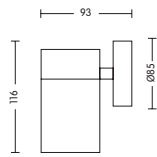

- Operation Voltage: 220-240V / 50-60Hz
- Stainless Steel Body
- Diffuser: Glass
- Max 35W