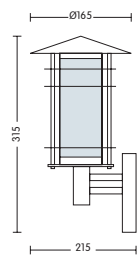

HL 208

- Operation Voltage: 220-240V / 50-60Hz
- Stainless Steel Body
- Diffuser: PC
- Max 60W

- Operation Voltage: 220-240V / 50-60Hz
- Stainless Steel Body
- Diffuser: PC
- Max 60W

HL 215

- Operation Voltage: 220-240V / 50-60Hz
- Stainless Steel Body
- Diffuser: Glass
- Max 60W
- Max 11W (ESL)