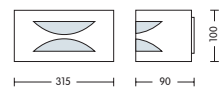

- Operation Voltage: 220-240V / 50-60Hz
- Stainless Steel Body + PC
- Max 15W (ESL)