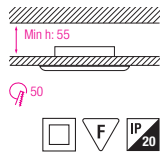

HL 756

CHROME
MAT CHROME

- Operation Voltage: 220-240V / 50-60Hz
- Max 50W

HL 760

CHROME
MAT CHROME
GOLDEN

- Operation Voltage: 220-240V / 50-60Hz
- Max 20W

HL 761

CHROME
MAT CHROME
GOLDEN