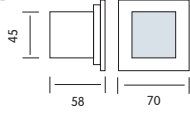

- Operation Voltage: 220-240V / 50-60Hz
- Aluminium + Stainless Steel, PCB Board
- 0,9W