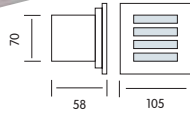

HL 943L

WHITE
BLUE

- Operation Voltage: 220-240V / 50-60Hz
- Aluminium + Stainless Steel, PCB Board
- 1.6W