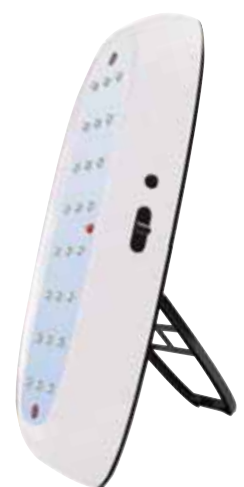

HL 322L

Rechargeable Led Lantern

- Operation Voltage: 220-240V / 50-60Hz
- 24x1500 MCD 110° Bright Led Light
- 6V 2.0Ah Rechargeable Sealed-Acid Battery
- Duration Time: 1 Line 32 Hours
  2 Lines 20 Hours
  3 Lines 13 Hours
- Ceiling & Wall-Mounted
- Emergency & Automatic Light-Up