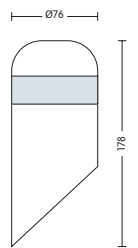

HL 220L

- Operation Voltage: 220-240V / 50-60Hz
- Stainless Steel Body
- Diffuser: PC
- Included Bulb
- Per Granule Max. 0.12W