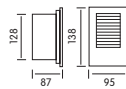

HL 931L

WHITE
BLUE