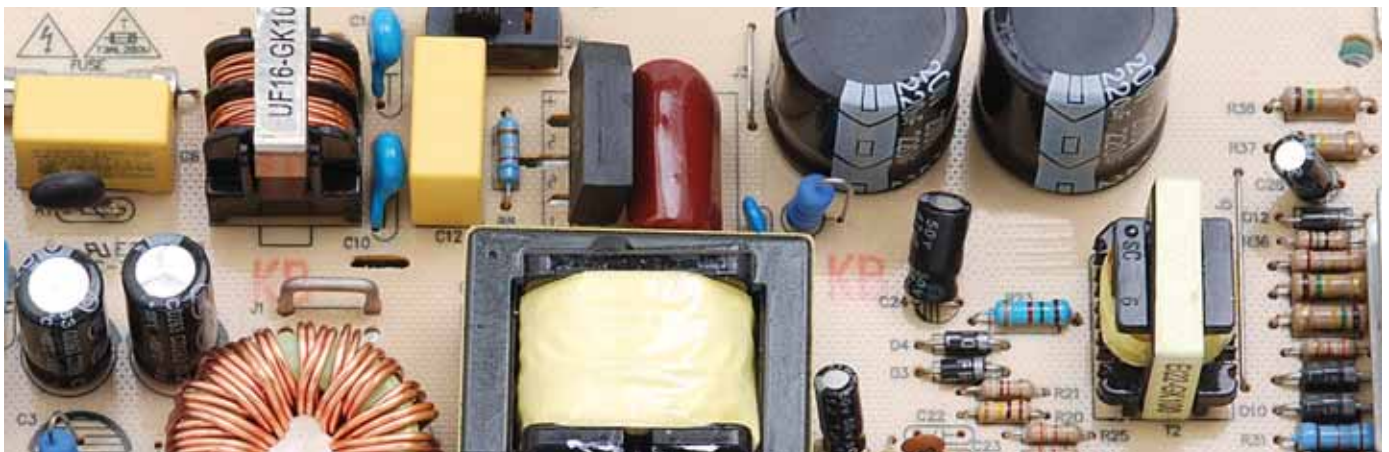

HL 548

NEW

- Operation Voltage: AC 220-240V / 50-60Hz
- Output Voltage: DC 12V
- Output Power: 150W
- Output Current: 12A
- For 30m Led Strip

HL 549

NEW

- Operation Voltage: AC 220-240V / 50-60Hz
- Output Voltage: DC 12V
- Output Power: 200W
- Output Current: 17A
- For 40m Led Strip