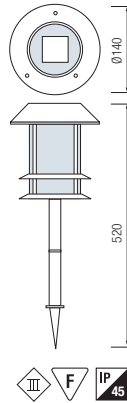

NEW

- Ni-MH AA600mAh 1.2V
- 1200-15000 cdm
- 0.24W

HL 291L

NEW

- Ni-MH AA600mAh 1.2V
- 1200-15000 cdm
- 0.12W

HL 292L

NEW

- Ni-MH AA600mAh 1.2V
- 1200-15000 cdm
- 0.12W

HL 293L

NEW

- Ni-MH AA600mAh 1.2V
- 1200-15000 cdm
- 0.12W

HL 294L

NEW

- Ni-MH AA600mAh 1.2V
- 1200-15000 cdm
- 0.12W