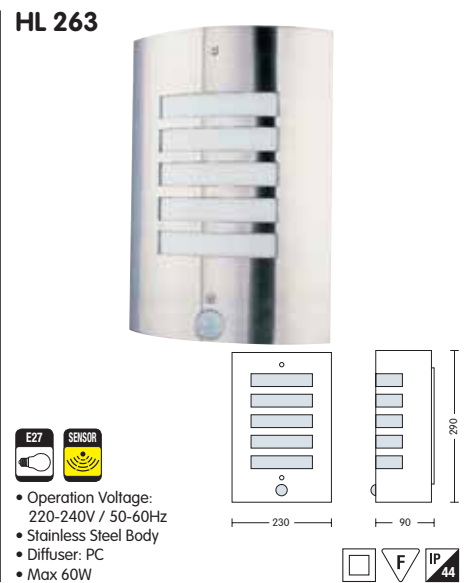

HL 263

- E27 SENSOR
- Operation Voltage: 220-240V / 50-60Hz
- Stainless Steel Body
- Diffuser: PC
- Max 60W