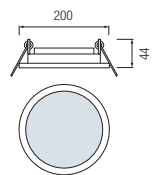

HL 689L

WHITE
MAT CHROME

- WHITE (6000K)
- WARM WHITE (3000K)

NEW

- Operation Voltage: AC220-240V / 50-60Hz
- 15W
- With transformer