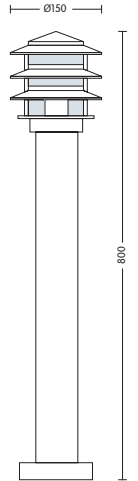

HL 209

- Operation Voltage: 220-240V / 50-60Hz
- Stainless Steel Body
- Diffuser: PC
- Max 60W