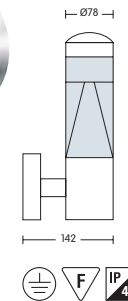

HL 226L

- Operation Voltage: 220-240V / 50-60Hz
- Stainless Steel Body
- Diffuser: Clear PC
- Included Bulb
- Per Granule Max. 0.12W