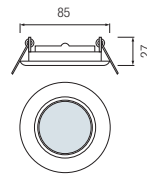

HL 779

CHROME
MAT CHROME
GOLDEN
ANTIQUÉ GREEN
ANTIQUÉ RED COPPER
TITANIUM BLACK/GOLDEN
PEARL SILVER/GOLDEN

- Operation Voltage: 220-240V / 50-60Hz
- Max 50W

HL 750

CHROME
MAT CHROME
GOLDEN
WHITE

- Operation Voltage: 220-240V / 50-60Hz
- Max 50W