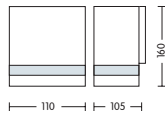

HL 246

- Operation Voltage: 220-240V / 50-60Hz
- Stainless Steel Body + PC
- Max 35W

HL 247

- Operation Voltage: 220-240V / 50-60Hz
- Stainless Steel Body + PC
- Max 2x35W

HL 248

- Operation Voltage: 220-240V / 50-60Hz
- Stainless Steel Body + PC
- Max 35W