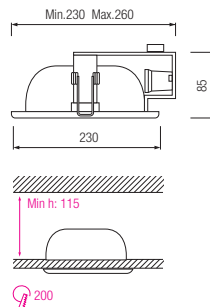

- Operation Voltage: 220-240V / 50-60Hz
- Max 2 x 18W

HL 611 6" E27

CHROME
MAT CHROME
WHITE

- Operation Voltage: 220-240V / 50-60Hz
- Max 2x20W

HL 612 8" E27

CHROME
MAT CHROME
WHITE

- Operation Voltage: 220-240V / 50-60Hz
- Max 2x26W