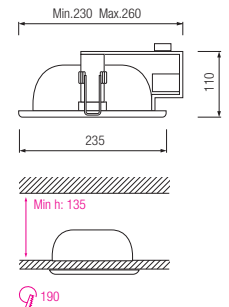

- Operation Voltage: 220-240V / 50-60Hz
- Max 2 x 18W

HL 616 8" E27

CHROME
MAT CHROME
WHITE

- Operation Voltage: 220-240V / 50-60Hz
- Max 2 x 25W

HL 617 8" PLC

CHROME
MAT CHROME
WHITE

- Operation Voltage: 220-240V / 50-60Hz
- Max 2 x 26W