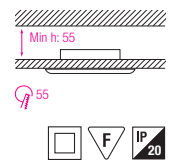

- Operation Voltage: 220-240V / 50-60Hz
- Max 50W