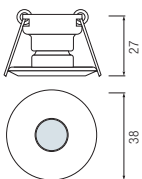

HL 764

CHROME
MAT CHROME

- Operation Voltage: 220-240V / 50-60Hz
- Max 20W

HL 765

CHROME
MAT CHROME
GOLDEN

- Operation Voltage: 220-240V / 50-60Hz
- Max 20W

HL 766

CHROME
MAT CHROME
GOLDEN
WHITE