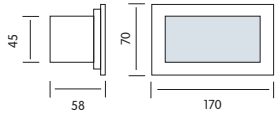

HL 946L

WHITE
BLUE

- Operation Voltage: 220-240V / 50-60Hz
- Aluminium + Stainless Steel, PCB Board
- 1.6W