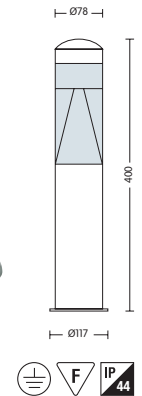

HL 227L

- Operation Voltage: 220-240V / 50-60Hz
- Stainless Steel Body
- Diffuser: Clear PC
- Included Bulb
- Per Granule Max. 0.12W