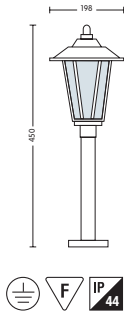

HL 243

- Operation Voltage: 220-240V / 50-60Hz
- Stainless Steel Body
- Diffuser: Glass
- Max 60W

HL 244

- Operation Voltage: 220-240V / 50-60Hz
- Stainless Steel Body
- Diffuser: Glass
- Max 60W

HL 245

- Operation Voltage: 220-240V / 50-60Hz
- Stainless Steel Body
- Diffuser: Glass
- Max 60W