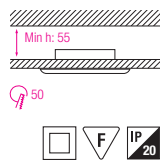

- Operation Voltage: 220-240V / 50-60Hz
- Max 50W