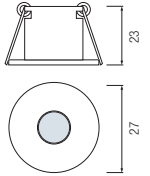

HL 764

CHROME
MAT CHROME

- Operation Voltage: 220-240V / 50-60Hz
- Max 20W

HL 765

CHROME
MAT CHROME
GOLDEN

- Operation Voltage: 220-240V / 50-60Hz
- Max 20W

HL 766

CHROME
MAT CHROME
GOLDEN
WHITE