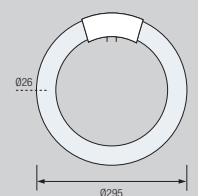

T9 CIRCLE

32W, 1600Lm
DAYLIGHT