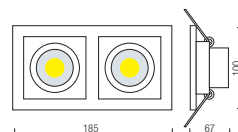

NEW

COB LED

HL 6721L

WHITE

90x90

- With Transformer
- 220-240V / 50-60Hz
- Average Life: 40.000 Hrs
- 8W
- 640Lm
- 2700K / 6400K

NEW

COB LED

HL 6722L

WHITE

81x170

- With Transformer
- 220-240V / 50-60Hz
- Average Life: 40.000 Hrs
- 2x8W
- 2x640Lm
- 2700K / 6400K

NEW

COB LED

HL 6723L

WHITE

81x255

- With Transformer
- 220-240V / 50-60Hz
- Average Life: 40.000 Hrs
- 3x8W
- 3x640Lm
- 2700K / 6400K

NEW

COB LED

HL 6724L

WHITE

170x170

- With Transformer
- 220-240V / 50-60Hz
- Average Life: 40.000 Hrs
- 4x8W
- 4x640Lm
- 2700K / 6400K