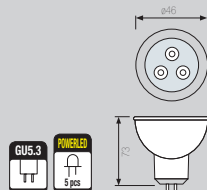

JCDR POWER LED

5x1W

- 220-240V / 50-60Hz
- Average Life: 30.000-50.000 Hrs