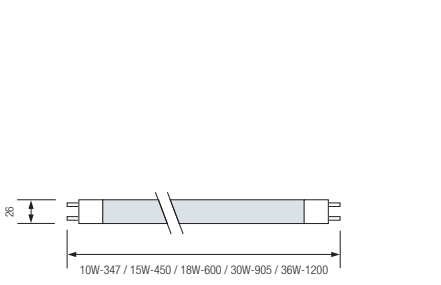

T5 CIRCLE

32W, 1800-1500Lm
DAYLIGHT

● Average Life: 8.000 Hrs