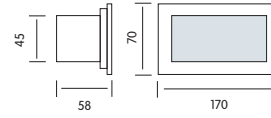

- 220-240V / 50-60Hz
- 2.7W, 145Lm
- Average Life: 50.000 Hrs

HL 942L

WHITE
BLUE

- 220-240V / 50-60Hz
- Aluminium + Stainless Steel, PCB Board
- 1.6W, 80Lm
- Average Life: 50.000 Hrs

HL 946L

WHITE
BLUE

- 220-240V / 50-60Hz
- Aluminium + Stainless Steel, PCB Board
- 1.6W, 80Lm
- Average Life: 50.000 Hrs