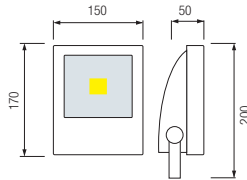

COB LED

HL 171L

BLACK
SILVER

6500K

- 220-240V / 50-60Hz
- Average Life: 50.000 Hrs
- 10W, 520Lm