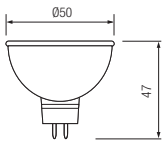

MR11 OPEN

20W OPEN, 280 Lm
35W OPEN, 320 Lm

- 220-240V / 50-60Hz
- Average Life: 2.000 Hrs

MR11 OPEN

20W OPEN, 230 Lm
35W OPEN, 410 Lm

- 12V
- Average Life: 2.000 Hrs

Halogen Lamps

MR11 CLOSED

20W CLOSED, 170 Lm
35W CLOSED, 350 Lm

- 12V
- Average Life: 2.000 Hrs

MR16 OPEN

20W OPEN, 250 Lm
35W OPEN, 490 Lm
50W OPEN, 780 Lm

- 12V
- Average Life: 2.000 Hrs

MR16 CLOSED

20W CLOSED, 200 Lm
35W CLOSED, 450 Lm
50W CLOSED

- 12V
- Average Life: 2.000 Hrs

JCDR OPEN

35W OPEN, 350 Lm
50W OPEN, 650 Lm
75W OPEN

- 220-240V / 50-60Hz
- Average Life: 2.000 Hrs

JCDR CLOSED

35W CLOSED, 320 Lm
50W CLOSED, 550 Lm
75W CLOSED

- 220-240V / 50-60Hz
- Average Life: 2.000 Hrs

GU10

35W, 200 Lm
50W, 340 Lm

- 220-240V / 50-60Hz
- Average Life: 2.000 Hrs