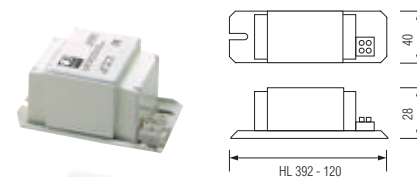

MAGNETIC BALLAST

FOR MERCURY LAMP

● 220-240V / 50-60Hz

HL 392 70W
HL 393 150W
HL 394 250W
HL 395 400W

MAGNETIC BALLAST

FOR METAL HALIDE LAMP

● 220-240V / 50-60Hz

HL 360 12V, 50W