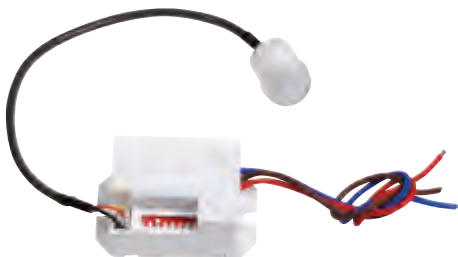

NEW

HL 484

WHITE

Specification

- Operation Voltage: 220-240V / 50-60Hz AC
- Detection Distance: 6m Max. (<24°C)
- Time-delay: 5s, 30s, 1min, 5min, 8min (choice)
- Ambient Light: 10Lux / 2000Lux (choice)

NEW