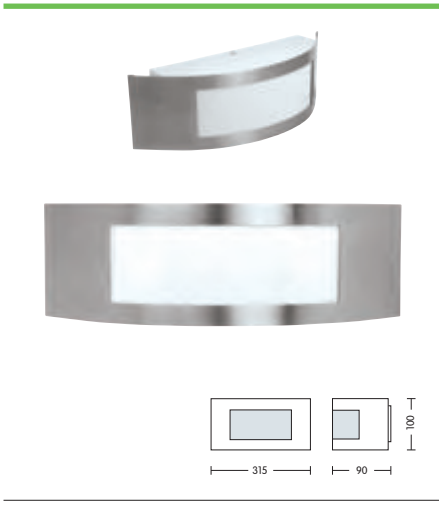

HL 266

- 220-240V / 50-60Hz
- Stainless Steel Body
- Diffuser: Glass
- Max 2x35W

HL 267

- 220-240V / 50-60Hz
- Aluminium Body
- Diffuser: Glass
- Max 2x11W ESL

HL 217

- 220-240V / 50-60Hz
- Stainless Steel Body
- Diffuser: PC & Glass
- Max 60W
- Max 11W ESL