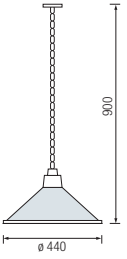

COB LED

HL 515L

- 220-240V / 50-60Hz
- Aluminium Body
- Average Life: 30.000 Hrs
- 50W, 3.500Lm
- 6400K