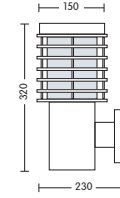

HL 295

BLACK

- 220-240V / 50-60Hz
- Stainless Steel and Galvanized Steel Body
- Diffuser: PC
- Max 100W
- Max 20W ESL

HL 296

BLACK

- 220-240V / 50-60Hz
- Stainless Steel and Galvanized Steel Body
- Diffuser: PC
- Max 100W
- Max 20W ESL