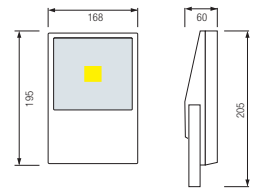

HL 176L

BLACK

6400K

- 220-240V / 50-60Hz
- Average Life: 40.000 Hrs
- 20W, 1150Lm