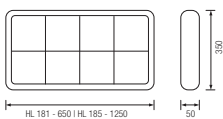

Flourescent Louver Fittings
LED Louver Fitting
LED Panel

HL 181 2x20W
HL 185 2x40W

SURFACE TYPE

- 220-240V / 50-60Hz
- With built-in suitable ballast & starter
- For Lamp: 2x20W, 2000Lm
2x40W, 5000Lm

HL 183 4x20W
HL 187 4x40W