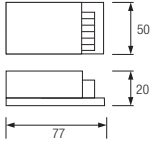

HL 544

- AC 220-240V / 50-60Hz
- Output Voltage: DC 12V
- Output Power: 10W
- Output Current: 0,8A
- For 2m 35x28 SMD LED Strip
- For 1m 50x50 SMD LED Strip

HL 545

- AC 220-240V / 50-60Hz
- Output Voltage: DC 12V
- Output Power: 36W
- Output Current: 3A
- For 5m 35x28 SMD LED Strip
- For 1.5m 50x50 SMD LED Strip

HL 546

- AC 220-240V / 50-60Hz
- Output Voltage: DC 12V
- Output Power: 60W
- Output Current: 5A
- For 10m 35x28 SMD LED Strip
- For 4m 50x50 SMD LED Strip

HL 547

- AC 220-240V / 50-60Hz
- Output Voltage: DC 12V
- Output Power: 100W
- Output Current: 10A
- For 20m 35x28 SMD LED Strip
- For 8m 50x50 SMD LED Strip

HL 548

- AC 220-240V / 50-60Hz
- Output Voltage: DC 12V
- Output Power: 150W
- Output Current: 12A
- For 30m 35x28 SMD LED Strip
- For 10m 50x50 SMD LED Strip

HL 549

- AC 220-240V / 50-60Hz
- Output Voltage: DC 12V
- Output Power: 200W
- Output Current: 17A
- For 40m 35x28 SMD LED Strip
- For 13m 50x50 SMD LED Strip