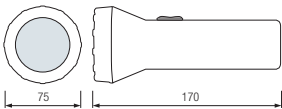

NEW HL 3099L

RECHARGEABLE
LED LANTERN

- 220-240V / 50-60Hz
- 9x1500 MCD 110°
  Bright Led Torch
- 4V 900mAh Rechargeable
  Sealed-Acid Battery
- Duration Time:
  4 Hours For Strong Light
  16 Hours For Weak Light
- 9x0,1W, 45Lm
- 9.000-15.000K
- Average Life: 30.000 Hrs