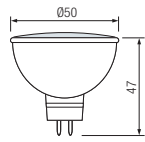

20W CLOSED, 200 Lm
35W CLOSED, 450 Lm
50W CLOSED

- 12V
- Average Life: 2.000 Hrs

JCDR OPEN

35W OPEN, 350 Lm
50W OPEN, 650 Lm
75W OPEN

- 220-240V / 50-60Hz
- Average Life: 2.000 Hrs

JCDR CLOSED

35W CLOSED, 320 Lm
50W CLOSED, 550 Lm
75W CLOSED