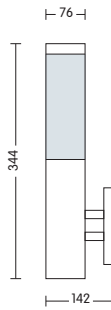

HL 232

- 220-240V / 50-60Hz
- Stainless Steel Body
- Diffuser: PC
- Max 60W

HL 233

- 220-240V / 50-60Hz
- Stainless Steel Body
- Diffuser: PC
- Max 60W

HL 234

- 220-240V / 50-60Hz
- Stainless Steel Body
- Diffuser: PC
- Max 60W