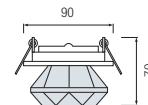

HL 800

CLEAR
BLUE
YELLOW
BROWN
PURPLE

● 220-240V / 50-60Hz
● Max. 20W

Halogen Downlights

HL 801

CLEAR
BLUE
YELLOW
BROWN
PURPLE

● 220-240V / 50-60Hz
● Max. 20W

HL 802

CLEAR
BLUE
YELLOW
BROWN
PURPLE

● 220-240V / 50-60Hz
● Max. 20W