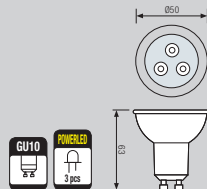

GU10 POWER LED

3x1W

- 220-240V / 50-60Hz
- Average Life: 30.000-50.000 Hrs