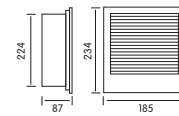

HL 935L

WHITE
BLUE

- 220-240V / 50-60Hz
- 1.8W, 98Lm
- Average Life: 50.000 Hrs

HL 933L

WHITE
BLUE

- 220-240V / 50-60Hz
- 2.7W, 145Lm
- Average Life: 50.000 Hrs

HL 936L

WHITE
BLUE