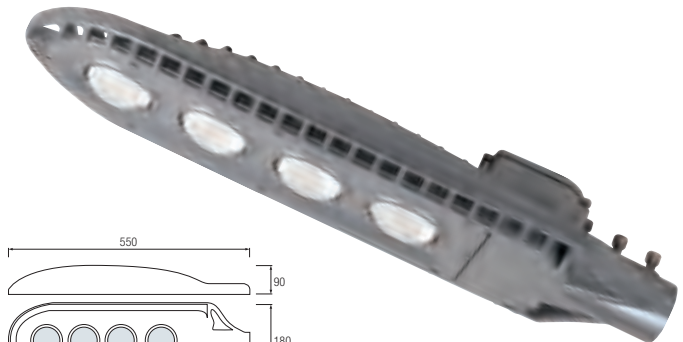

HL 194L

SILVER

- 220-240V / 50-60Hz
- 6400K
- 4x15W
- 5000Lm
- Average Life: 30.000 Hrs