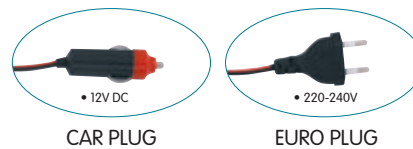

8W
5m CABLE

• 12V DC

• 220-240V

CAR PLUG

EURO PLUG

● 220-240V / 50-60Hz
● 12V DC

HL 180 2x20W
HL 184 2x40W

RECESSED TYPE