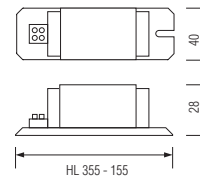

HL 389 125W
HL 390 250W
HL 391 400W

MAGNETIC BALLAST

FOR MERCURY LAMP

● 220-240V / 50-60Hz