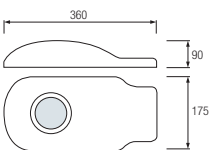

HL 295

BLACK

- 220-240V / 50-60Hz
- Stainless Steel and Galvanized Steel Body
- Diffuser: PC
- Max 100W
- Max 20W ESL

HL 296

BLACK

- 220-240V / 50-60Hz
- Stainless Steel and Galvanized Steel Body
- Diffuser: PC
- Max 100W
- Max 20W ESL