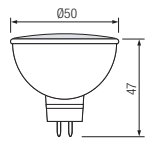

Halogen Lamps

MR11 CLOSED

20W CLOSED, 170 Lm
35W CLOSED, 350 Lm

- 12V
- Average Life: 2.000 Hrs

MR16 OPEN

20W OPEN, 250 Lm
35W OPEN, 490 Lm
50W OPEN, 780 Lm

- 12V
- Average Life: 2.000 Hrs

MR16 CLOSED