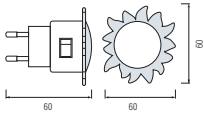

HL 330L

EMERGENCY
EXIT & SAFETY
LED LAMP

- 220-240V / 50-60Hz
- 6x1500 MCD 110°
Bright Led Light
- Lumen is 3,5-4Lm/Led and
21-24Lm for the whole light
- 3.6V 360mAh Rechargeable
Ni-Cd Battery
- Average Life: 30.000 Hrs