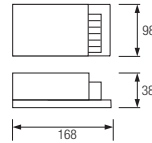

HL 544

- AC 220-240V / 50-60Hz
- Output Voltage: DC 12V
- Output Power: 10W
- Output Current: 0,8A
- For 2m 35x28 SMD LED Strip
- For 1m 50x50 SMD LED Strip

HL 545

- AC 220-240V / 50-60Hz
- Output Voltage: DC 12V
- Output Power: 36W
- Output Current: 3A
- For 5m 35x28 SMD LED Strip
- For 1.5m 50x50 SMD LED Strip

HL 546

- AC 220-240V / 50-60Hz
- Output Voltage: DC 12V
- Output Power: 60W
- Output Current: 5A
- For 10m 35x28 SMD LED Strip
- For 4m 50x50 SMD LED Strip

HL 547

- AC 220-240V / 50-60Hz
- Output Voltage: DC 12V
- Output Power: 100W
- Output Current: 10A
- For 20m 35x28 SMD LED Strip
- For 8m 50x50 SMD LED Strip

HL 548

- AC 220-240V / 50-60Hz
- Output Voltage: DC 12V
- Output Power: 150W
- Output Current: 12A
- For 30m 35x28 SMD LED Strip
- For 10m 50x50 SMD LED Strip

HL 549

- AC 220-240V / 50-60Hz
- Output Voltage: DC 12V
- Output Power: 200W
- Output Current: 17A
- For 40m 35x28 SMD LED Strip
- For 13m 50x50 SMD LED Strip