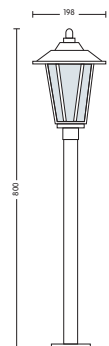

HL 244

- 220-240V / 50-60Hz
- Stainless Steel Body
- Diffuser: Glass
- Max 60W

HL 245

- 220-240V / 50-60Hz
- Stainless Steel Body
- Diffuser: Glass
- Max 60W