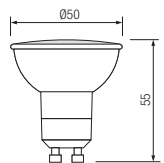

GU10

35W, 200 Lm
50W, 340 Lm

- 220-240V / 50-60Hz
- Average Life: 2.000 Hrs