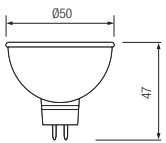

Halogen Lamps

MR11 CLOSED

20W CLOSED, 170 Lm
35W CLOSED, 350 Lm

- 12V
- Average Life: 2.000 Hrs

MR16 OPEN

20W OPEN, 250 Lm
35W OPEN, 490 Lm
50W OPEN, 780 Lm

- 12V
- Average Life: 2.000 Hrs

MR16 CLOSED