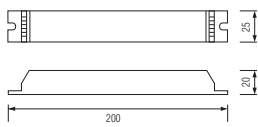

HL 380 10W
HL 381 15W
HL 382 18W
HL 383 30W
HL 384 36W

ELECTRONIC BALLAST

● 220-240V / 50-60Hz