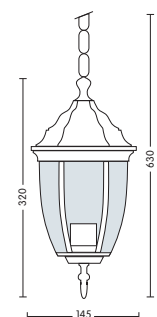

- 220-240V / 50-60Hz
- Aluminium Body
- Diffuser: Glass
- Max 60W