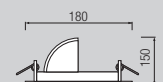

HL 694L

WHITE