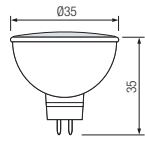

MR11 CLOSED

20W CLOSED, 170 Lm
35W CLOSED, 350 Lm

- 12V
- Average Life: 2.000 Hrs