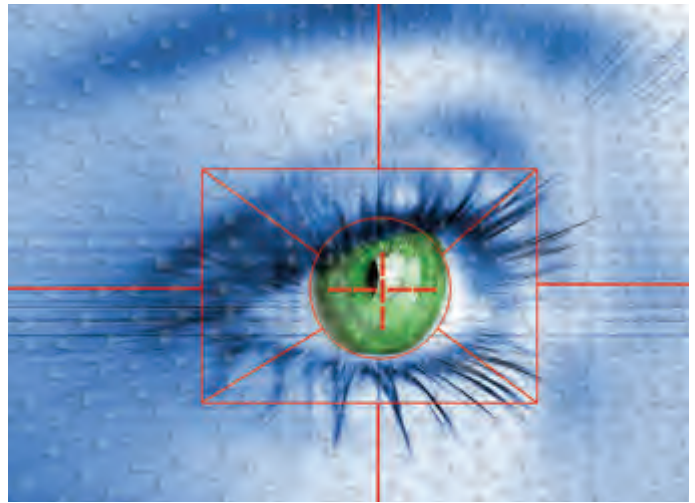

HL 470

Specification

- Operation Voltage: 220-240V / 50-60Hz
- Ambient Light: <50Lux
- Load Power: 1000W (6A)

HL 471

Specification

- Operation Voltage: 220-240V / 50-60Hz
- Ambient Light: <50Lux
- Load Power: 1200W (10A)