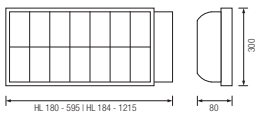

8W
5m CABLE

• 12V DC

• 220-240V

CAR PLUG

EURO PLUG

● 220-240V / 50-60Hz
● 12V DC

HL 180 2x20W
HL 184 2x40W

RECESSED TYPE