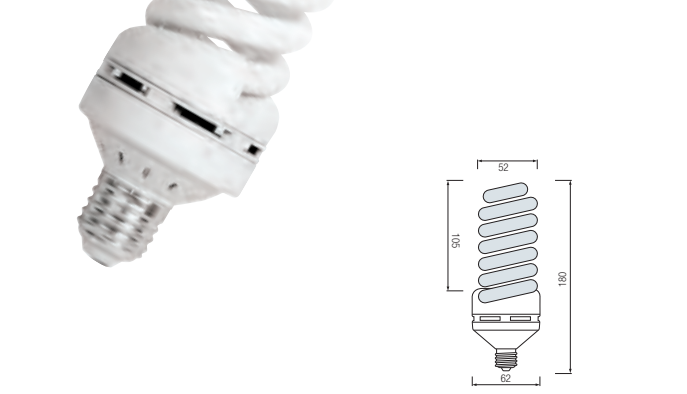

HL 8825

FULL SPIRAL T3.8
25W E27

- 220-240V / 50-60Hz
- Average Life: 8000 Hrs
- 1270Lm / 1260Lm / 1250Lm
- 2700 K / 4200 K / 6400 K