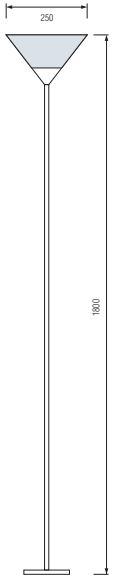

HL 080

WHITE
BLUE
GREEN
ORANGE

- 220-240V / 50-60Hz
- Max. 100W