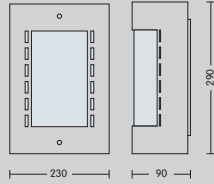

HL 260

- 220-240V / 50-60Hz
- Stainless Steel Body
- Diffuser: PC
- Max 60W