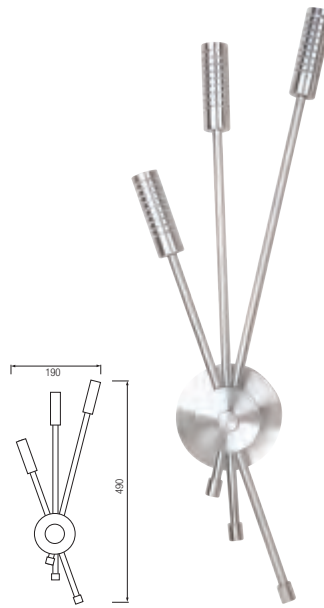

HL 668L

RED+GREEN+BLUE

- With Transformer
- 220-240V / 50-60Hz
- 3x1W, 130Lm
- Average Life: 40.000 Hrs