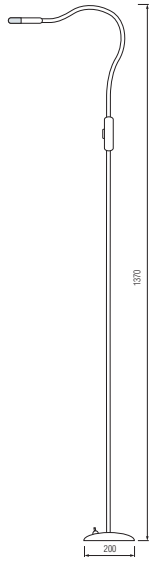

RED
WHITE
BLACK

- 220-240V / 50-60Hz
- 3W, 130Lm
- 3000K
- Average Life: 40.000 Hrs

HL 009L

RED
WHITE
BLACK

- 220-240V / 50-60Hz
- 3W, 130Lm
- 3000K
- Average Life: 40.000 Hrs

HL 012L

RED
WHITE
BLACK

- 220-240V / 50-60Hz
- 3W, 130Lm
- 3000K
- Average Life: 40.000 Hrs