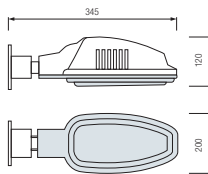

Street Lamps LED Street Lamps