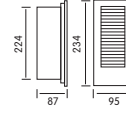

HL 934L

WHITE
BLUE

- 220-240V / 50-60Hz
- 1.5W, 82Lm
- Average Life: 50.000 Hrs