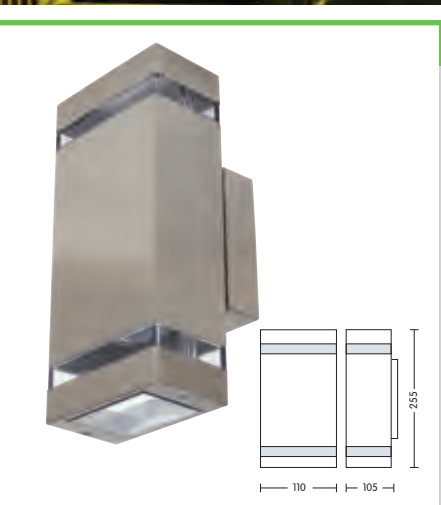

HL 247

- 220-240V / 50-60Hz
- Stainless Steel Body+PC
- Max 2x35W