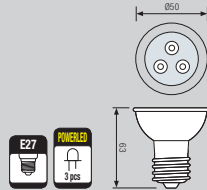

JDR POWER LED

1x3W

- 220-240V / 50-60Hz
- Average Life: 30.000-50.000 Hrs

- WHITE 6400K, 180Lm
- COOL WHITE 4200K, 180Lm
- RED, 40Lm
- GREEN, 60Lm
- BLUE, 50Lm
- YELLOW, 70Lm

JDR POWER LED

3x1W

- 220-240V / 50-60Hz
- Average Life: 30.000-50.000 Hrs