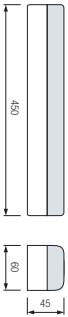

HL 323L

RECHARGEABLE LED LANTERN

- 220-240V / 50-60Hz
- 35x1500 MCD 110° Bright Led Light
- 175Lm
- 6V 2.8Ah Rechargeable Sealed-Acid Battery
- Duration Time: 15 Hours
- Ceiling & Wall-Mounted
- Emergency & Automatic Light-Up
- Average Life: 30.000 Hrs