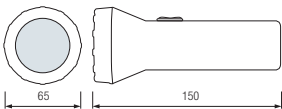

NEW HL 3097L

RECHARGEABLE
LED LANTERN

- 220-240V / 50-60Hz
- 7x1500 MCD 110°
  Bright Led Torch
- 4V 400mAh Rechargeable
  Sealed-Acid Battery
- Duration Time:
  2,5 Hours For Strong Light
  10 Hours For Weak Light
- 7x0,1W, 35Lm
- 9.000-15.000K
- Average Life: 30.000 Hrs