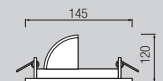

HL 693L

WHITE