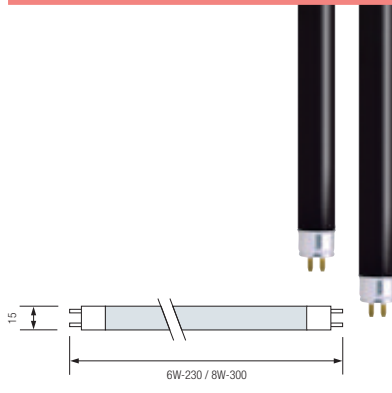

T5 DAYLIGHT

6W, 280-310Lm
 8W, 400-430Lm
 13W, 1045-1140Lm
 21W, 1660-1850Lm
 28W, 2350-2470Lm

● Average Life: 8.000 Hrs

T5 BLB

6W
 8W

● Average Life: 8.000 Hrs

Fluorescent Tubes

T8 BLB