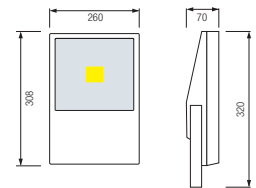

HL 178L

BLACK

6400K

- 220-240V / 50-60Hz
- Average Life: 40.000 Hrs
- 50W, 2850Lm