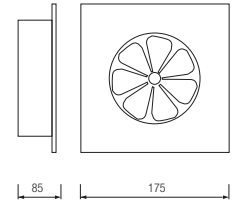

HL 964

- 220-240V / 50-60Hz
- 15W
- Air Flow: 150m³/h
- Speed: 1900
- Noise Level: 53dbA
- Hole Diameter: 12cm - 5"