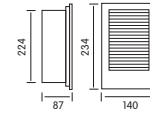

HL 932L

WHITE
BLUE

- 220-240V / 50-60Hz
- 1.8W, 98Lm
- Average Life: 50.000 Hrs