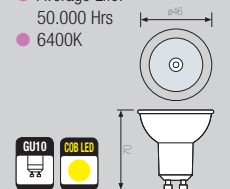

GU10 POWER LED

3x1W

- 220-240V / 50-60Hz
- Average Life: 30.000-50.000 Hrs

GU10 COB LED

CLOSED
3W, 240Lm
5W, 360Lm

- 220-240V / 50-60Hz
- Average Life: 50.000 Hrs
- 6400K

- WHITE 6400K, 300Lm
- COOL WHITE 4200K, 300Lm