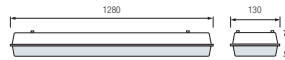

- 220-240V / 50-60Hz
- With built-in suitable ballast & starter
- Max. 2x20W
- For Lamp: 2000Lm