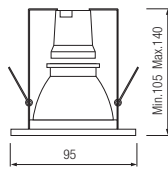

NEW

COB LED

HL 874L

WHITE
BLACK
RED

- 220-240V / 50-60Hz
- Average Life: 30.000 Hrs
- 15W
- 1200Lm
- 6400K

HL 600 2,5" E27

CHROME
MAT CHROME
WHITE

75