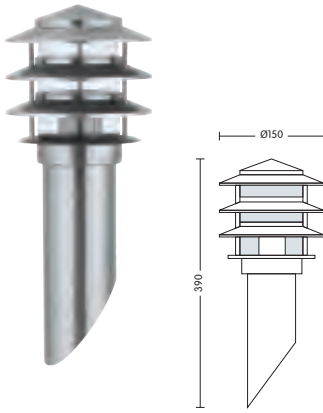

HL 205

- 220-240V / 50-60Hz
- Stainless Steel and Galvanized Steel Body
- Diffuser: PC
- Max 60W

HL 206

- 220-240V / 50-60Hz
- Stainless Steel and Galvanized Steel Body
- Diffuser: PC
- Max 60W

HL 208

- 220-240V / 50-60Hz
- Stainless Steel and Galvanized Steel Body
- Diffuser: PC
- Max 60W

HL 209

- 220-240V / 50-60Hz
- Stainless Steel and Galvanized Steel Body
- Diffuser: PC
- Max 60W