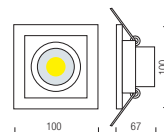

NEW

COB LED

HL 6721L

WHITE

90x90

- With Transformer
- 220-240V / 50-60Hz
- Average Life: 40.000 Hrs
- 8W
- 640Lm
- 2700K / 6400K

NEW

COB LED

HL 6722L

WHITE

81x170

- With Transformer
- 220-240V / 50-60Hz
- Average Life: 40.000 Hrs
- 2x8W
- 2x640Lm
- 2700K / 6400K

NEW

COB LED

HL 6723L

WHITE

81x255

- With Transformer
- 220-240V / 50-60Hz
- Average Life: 40.000 Hrs
- 3x8W
- 3x640Lm
- 2700K / 6400K

NEW

COB LED

HL 6724L

WHITE

170x170

- With Transformer
- 220-240V / 50-60Hz
- Average Life: 40.000 Hrs
- 4x8W
- 4x640Lm
- 2700K / 6400K