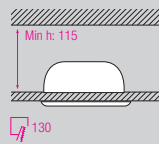

HL 616 8" E27

CHROME
MAT CHROME
WHITE

- 220-240V / 50-60Hz
- Max. 2x25W ESL

HL 617 8" PLC

CHROME
MAT CHROME
WHITE

- 220-240V / 50-60Hz
- Max. 2x26W ESL

HL 625 6" E27

CHROME
MAT CHROME
WHITE

- 220-240V / 50-60Hz
- Max. 2x20W ESL

HL 626 6" PLC

CHROME
MAT CHROME
WHITE

- 220-240V / 50-60Hz
- Max. 2x18W ESL

HL 627 8" E27

CHROME
MAT CHROME
WHITE

- 220-240V / 50-60Hz
- Max. 2x25W ESL

HL 628 8" PLC

CHROME
MAT CHROME
WHITE

- 220-240V / 50-60Hz
- Max. 2x26W ESL