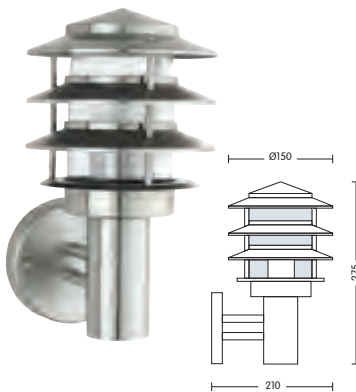

HL 206

- 220-240V / 50-60Hz
- Stainless Steel and Galvanized Steel Body
- Diffuser: PC
- Max 60W

HL 208