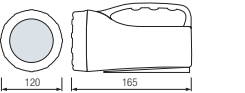

HL 334L
RECHARGEABLE LED TORCH

- 220-240V / 50-60Hz
- 1W, 100Lm
- 4V 900mAh Rechargeable Sealed-Acid Battery
- Duration Time: 2,5 Hours
- Average Life: 30.000 Hrs

POWERLED
1 pcs

F IP 20

HL 335L
RECHARGEABLE LED TORCH

- 220-240V / 50-60Hz
- 1W, 100Lm
- 4V 900mAh Rechargeable Sealed-Acid Battery
- Duration Time: 2,5 Hours
- Average Life: 30.000 Hrs

POWERLED
1 pcs

F IP 20

HOTOZ
ELECTRIC

Rechargeable & Emergency Lanterns

CE RoHS

HL 336L
RECHARGEABLE LED TORCH

- 220-240V / 50-60Hz
- 3W, 200Lm
- 4V 3Ah Rechargeable Sealed-Acid Battery
- Duration Time: 4 Hours
- Average Life: 30.000 Hrs

POWERLED
1 pcs

F IP 20

HL 337L
RECHARGEABLE LED TORCH

- 220-240V / 50-60Hz
- 3W, 200Lm
- 6V 4,5Ah Rechargeable Sealed-Acid Battery
- Duration Time: 6 Hours
- Average Life: 30.000 Hrs

POWERLED
1 pcs

F IP 20

HL 338L
RECHARGEABLE LED LANTERN

- 220-240V / 50-60Hz
- 19x1500 MCD 110° Bright Led Torch
- 1,9W, 95Lm
- 4V 3Ah Rechargeable Sealed-Acid Battery
- Duration Time: 7 Led 24 Hours, 19 Led 10 Hours
- Average Life: 30.000 Hrs

LED
TT 19 pcs

F IP 20

HL 339L
RECHARGEABLE LED LANTERN

- 220-240V / 50-60Hz
- 36x1500 MCD 110° Bright Led Torch
- 3,6W, 180Lm
- 6V 4,5Ah Rechargeable Sealed-Acid Battery
- Duration Time: 16 Led 15 Hours, 36 Led 6 Hours
- Average Life: 30.000 Hrs

LED
TT 36 pcs

F IP 20