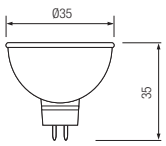

MR11 OPEN

20W OPEN, 280 Lm
35W OPEN, 320 Lm

- 220-240V / 50-60Hz
- Average Life: 2.000 Hrs

MR11 OPEN

20W OPEN, 230 Lm
35W OPEN, 410 Lm

- 12V
- Average Life: 2.000 Hrs

Halogen Lamps

MR11 CLOSED

20W CLOSED, 170 Lm
35W CLOSED, 350 Lm

- 12V
- Average Life: 2.000 Hrs

MR16 OPEN

20W OPEN, 250 Lm
35W OPEN, 490 Lm
50W OPEN, 780 Lm

- 12V
- Average Life: 2.000 Hrs

MR16 CLOSED

20W CLOSED, 200 Lm
35W CLOSED, 450 Lm
50W CLOSED

- 12V
- Average Life: 2.000 Hrs

JCDR OPEN

35W OPEN, 350 Lm
50W OPEN, 650 Lm
75W OPEN

- 220-240V / 50-60Hz
- Average Life: 2.000 Hrs

JCDR CLOSED

35W CLOSED, 320 Lm
50W CLOSED, 550 Lm
75W CLOSED

- 220-240V / 50-60Hz
- Average Life: 2.000 Hrs

GU10

35W, 200 Lm
50W, 340 Lm

- 220-240V / 50-60Hz
- Average Life: 2.000 Hrs