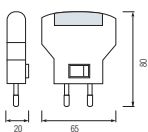

HL 990L

WHITE
BLUE
YELLOW
GREEN
RED

- 220-240V / 50-60Hz
- Each Led 2,3Lm
- Average Life: 20.000 Hrs