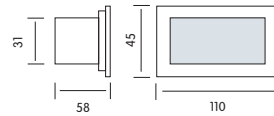

HL 951L

WHITE
BLUE

- 220-240V / 50-60Hz
- Aluminium + Stainless Steel, PCB Board
- 0.9W, 46Lm
- Average Life: 50.000 Hrs

HL 954L

WHITE
BLUE

- 220-240V / 50-60Hz
- Aluminium + Stainless Steel, PCB Board
- 1.2W, 60Lm
- Average Life: 50.000 Hrs