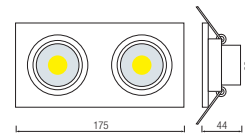

NEW

COB LED

HL 6701L

WHITE

73x73

- With Transformer
- 220-240V / 50-60Hz
- Average Life: 40.000 Hrs
- 5W
- 450Lm
- 2700K / 6400K

NEW

COB LED

HL 6702L

WHITE

90x155

- With Transformer
- 220-240V / 50-60Hz
- Average Life: 40.000 Hrs
- 2x5W
- 2x450Lm
- 2700K / 6400K

NEW

COB LED

HL 6703L

WHITE

90x240

- With Transformer
- 220-240V / 50-60Hz
- Average Life: 40.000 Hrs
- 3x5W
- 3x450Lm
- 2700K / 6400K