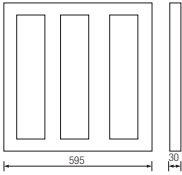

SMD LED

HL 179L

WHITE

- 220-240V / 50-60Hz
- 36W, 4000Lm
- 4200K / 6400K
- Average Life: 40.000 Hrs

SMD LED

HL 975L

SILVER

- 220-240V / 50-60Hz
- 32W, 2500Lm
- 3000K / 4200K / 6400K
- Average Life: 40.000 Hrs

NEW

SMD LED

- HL 976L 9W, 700Lm
- HL 977L 12W, 900Lm
- HL 978L 18W, 1400Lm
- HL 979L 24W, 1800Lm

WHITE

- 220-240V / 50-60Hz
- 6000K
- Average Life: 40.000 Hrs