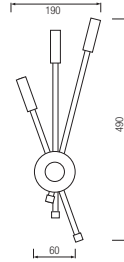

HL 668L

RED+GREEN+BLUE

- With Transformer
- 220-240V / 50-60Hz
- 3x1W, 130Lm
- Average Life: 40.000 Hrs