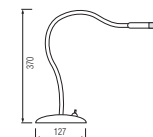

HL 011L

RED
WHITE
BLACK

- 220-240V / 50-60Hz
- 3W, 130Lm
- 3000K
- Average Life: 40.000 Hrs