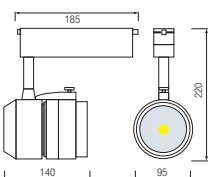

**LED Track Lights
Lighting Track System**

NEW

COB LED

HL 821L

3 INCH
WHITE
BLACK
SLIVER

- 220-240V / 50-60Hz
- Average Life: 40.000 Hrs
- 23W
- 1800Lm
- 4200K

NEW

COB LED