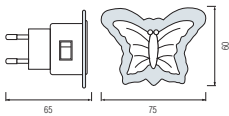

HL 993L

WHITE
BLUE
GREEN
RED

- 220-240V / 50-60Hz
- Each Led 2,3Lm
- Average Life: 20.000 Hrs