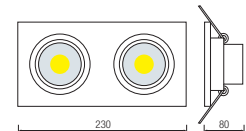

NEW

COB LED

HL 6711L

WHITE

90x90

- With Transformer
- 220-240V / 50-60Hz
- Average Life: 40.000 Hrs
- 10W
- 800Lm
- 2700K / 6400K

NEW

COB LED