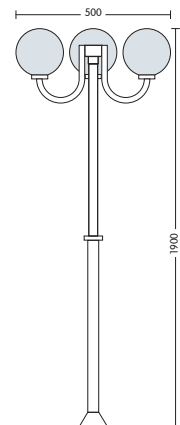

HL 257

- 220-240V / 50-60Hz
- Stainless Steel Body
- Diffuser: Glass
- Max 60W
- Max 11W ESL

HL 258

- 220-240V / 50-60Hz
- Stainless Steel Body
- Diffuser: Glass
- Max 60W
- Max 11W ESL

HL 258P

- 220-240V / 50-60Hz
- Stainless Steel Body
- Diffuser: Glass
- Max 3x60W
- Max 3x11W ESL