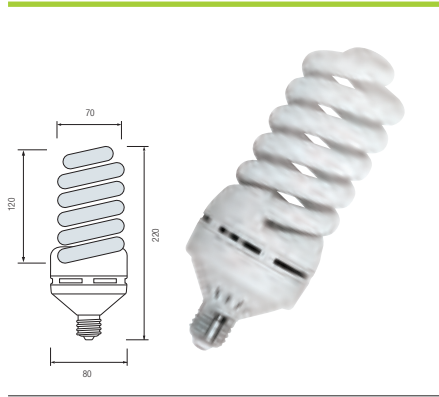

HL 8825

FULL SPIRAL T3.8
25W E27

- 220-240V / 50-60Hz
- Average Life: 8000 Hrs
- 1270Lm / 1260Lm / 1250Lm
- 2700 K / 4200 K / 6400 K

HL 8845

FULL SPIRAL T4.4
45W E27

- 220-240V / 50-60Hz
- Average Life: 8000 Hrs
- 2280Lm / 2270Lm
- 2700 K / 6400 K