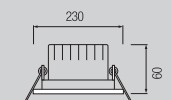

- WHITE 6500K

HL 691L

WHITE

- With Transformer
- 220-240V / 50-60Hz
- Average Life: 40.000 Hrs
- 30W, 2500Lm

- COOL WHITE 4200K

HL 6978L 8 INCH

WHITE
MAT CHROME

- 220-240V / 50-60Hz
- Average Life: 40.000 Hrs
- 30W, 2500Lm