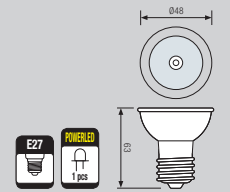

JDR POWER LED

1x3W

- 220-240V / 50-60Hz
- Average Life: 30.000-50.000 Hrs