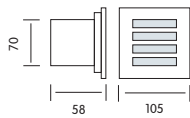

- 220-240V / 50-60Hz
- 2.7W, 145Lm
- Average Life: 50.000 Hrs

HL 942L

WHITE
BLUE

- 220-240V / 50-60Hz
- Aluminium + Stainless Steel, PCB Board
- 1.6W, 80Lm
- Average Life: 50.000 Hrs

HL 946L

WHITE
BLUE

- 220-240V / 50-60Hz
- Aluminium + Stainless Steel, PCB Board
- 1.6W, 80Lm
- Average Life: 50.000 Hrs