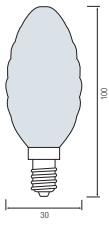

- 220-240V / 50-60Hz
- Average Life: 1.000 Hrs

HL 426

SCREW CANDLE BULB
40W, 240Lm
60W, 400Lm
FROSTED

- 220-240V / 50-60Hz
- Average Life: 1.000 Hrs

HL 427

SCREW CANDLE BULB
40W, 280Lm
60W, 480Lm
CLEAR

- 220-240V / 50-60Hz
- Average Life: 1.000 Hrs