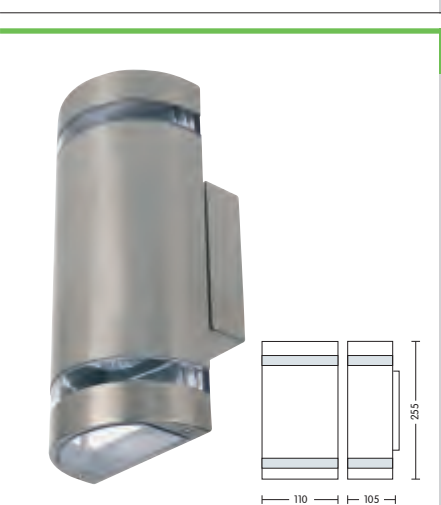

- 220-240V / 50-60Hz
- Stainless Steel Body+PC
- Max 35W

HL 247

- 220-240V / 50-60Hz
- Stainless Steel Body+PC
- Max 2x35W

HL 248

- 220-240V / 50-60Hz
- Stainless Steel Body+PC
- Max 35W

HL 249

- 220-240V / 50-60Hz
- Stainless Steel Body+PC
- Max 2x35W