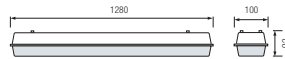

HL 140

- 220-240V / 50-60Hz
- With built-in suitable ballast
- Max. 11W
- For Lamp: 520Lm

HL 141

- 220-240V / 50-60Hz
- With built-in suitable ballast & starter
- Max. 20W
- For Lamp: 1000Lm

Waterproof Lamps

HL 142

- 220-240V / 50-60Hz
- With built-in suitable ballast & starter
- Max. 40W
- For Lamp: 2500Lm

HL 143

- 220-240V / 50-60Hz
- With built-in suitable ballast & starter
- Max. 2x20W
- For Lamp: 2000Lm

HL 144

- 220-240V / 50-60Hz
- With built-in suitable ballast & starter
- Max. 2x40W
- For Lamp: 5000Lm