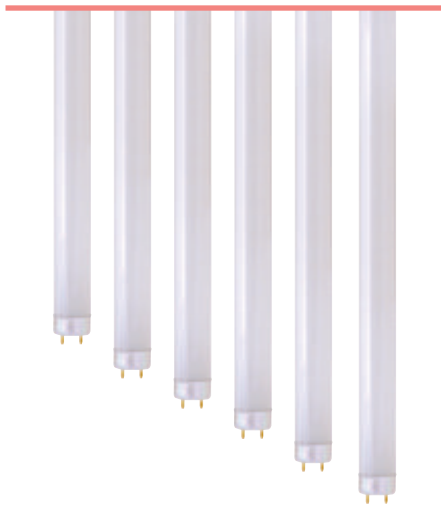

T8 DAYLIGHT

10W, 280-310Lm
15W, 560-630Lm
18W, 960-1150Lm
30W, 1720-2100Lm
36W, 2400-2760Lm
58W, 4080-5000Lm

● Average Life: 8.000 Hrs