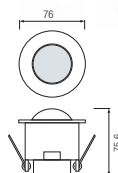

Specification

- Operation Voltage: 220-240V / 50-60Hz AC
- Rated Load: Max. 800W (110-130V), 1200W (220-240V)
- Detection Distance: 6m Max. (<24°C)
- Time-delay: 10s to 7 min (adjustable)
- Ambient Light: 3Lux / 2000Lux (adjustable)
- Detection Motion Speed: 0,6-1,5m/s
- Installation Height: 2,2-4m