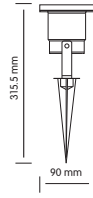

- 220-240V / 50-60Hz
- Aluminium Body
- Diffuser: Glass
- Max 60W

HL 273P

BLACK

- 220-240V / 50-60Hz
- Aluminium Body
- Diffuser: Glass
- Max 60W

HL 280

- 220-240V / 50-60Hz
- Aluminium Body
- Diffuser: Glass
- Max 50W