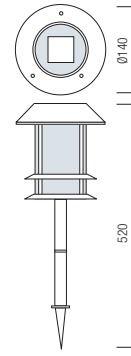

HL 290L

- Ni-MH AA600mAh 1.2V
- 1200-15000 cdm
- 0.24W
- Average Life: 40.000 Hrs

HL 291L