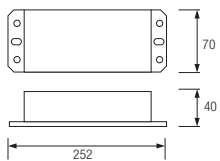

HL 553

WATERPROOF

- AC 220-240V / 50-60Hz
- Output Voltage: DC 12V
- Output Power: 25W
- Output Current: 2A
- For Max. 5m 35x28 SMD Led Strip
- For Max. 1.7m 50x50 SMD Led Strip

HL 555

WATERPROOF

- AC 220-240V / 50-60Hz
- Output Voltage: DC 12V
- Output Power: 60W
- Output Current: 5A
- For Max. 12m 35x28 SMD Led Strip
- For Max. 4m 50x50 SMD Led Strip

HL 557

WATERPROOF

- AC 220-240V / 50-60Hz
- Output Voltage: DC 12V
- Output Power: 120W
- Output Current: 10A
- For Max. 25m 35x28 SMD Led Strip
- For Max. 8m 50x50 SMD Led Strip

HL 558

WATERPROOF

- AC 220-240V / 50-60Hz
- Output Voltage: DC 12V
- Output Power: 180W
- Output Current: 15A
- For Max. 37m 35x28 SMD Led Strip
- For Max. 12m 50x50 SMD Led Strip

HL 559

WATERPROOF

- AC 220-240V / 50-60Hz
- Output Voltage: DC 12V
- Output Power: 200W
- Output Current: 17A
- For Max. 40m 35x28 SMD Led Strip
- For Max. 13m 50x50 SMD Led Strip

RGB Controller 4A

For Max. 30m 35x28 SMD LED Strip

For Max. 10m 50x50 SMD LED Strip

- DC 12V - 24V
- Output Voltage: DC 12V - 24V
- Output Power: 144W
- Output Current: 4A/Each Color

RGB Controller 2A

For Max. 15m 35x28 SMD LED Strip

For Max. 5m 50x50 SMD LED Strip

- DC 12V - 24V
- Output Voltage: DC 12V - 24V
- Output Power: 72W
- Output Current: 2A/Each Color