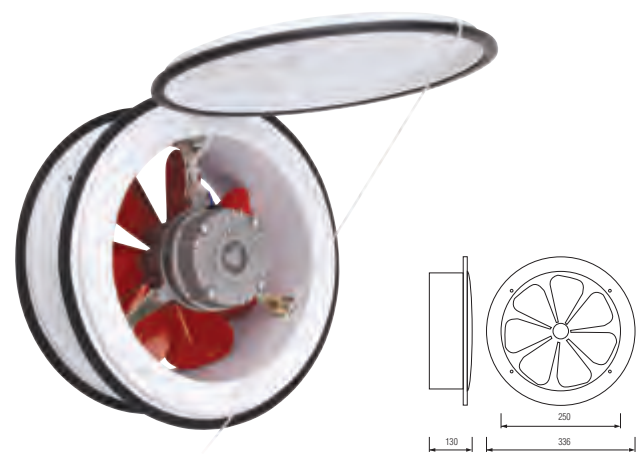

HL 961

- 220-240V / 50-60Hz
- Air Flow: 780
- Speed: 1150
- Power Input: 40W
- Weight: 2,2kg
- Product Size: 27.5cm x 27.5cm x 12.5cm

HL 962

- 220-240V / 50-60Hz
- Air Flow: 890
- Speed: 1100
- Power Input: 50W
- Weight: 2,4kg
- Product Size: 33.6cm x 33.6cm x 13cm