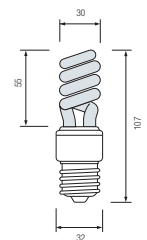

HL 8609 MICRO E14

HALF SPIRAL T2.6
9W E14

- 220-240V / 50-60Hz
- Average Life: 8000 Hrs
- 435Lm / 425Lm / 415Lm
- 2700 K / 4200 K / 6400 K

HL 8609 MICRO E27

HALF SPIRAL T2.6
9W E27

- 220-240V / 50-60Hz
- Average Life: 8000 Hrs
- 435Lm / 425Lm / 415Lm
- 2700 K / 4200 K / 6400 K