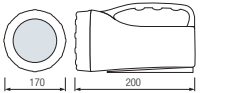

HL 339L
RECHARGEABLE LED LANTERN

- 220-240V / 50-60Hz
- 36x1500 MCD 110° Bright Led Torch
- 3,6W, 180Lm
- 6V 4,5Ah Rechargeable Sealed-Acid Battery
- Duration Time: 16 Led 15 Hours, 36 Led 6 Hours
- Average Life: 30.000 Hrs

LED
TT 36 pcs

F IP 20