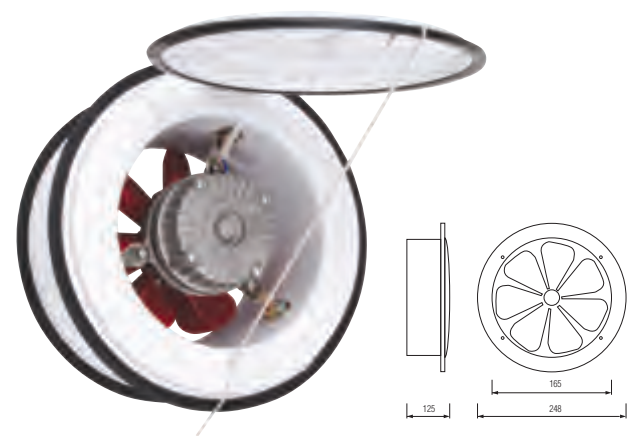

HL 961

- 220-240V / 50-60Hz
- Air Flow: 780
- Speed: 1150
- Power Input: 40W
- Weight: 2,2kg
- Product Size: 27.5cm x 27.5cm x 12.5cm

HL 962

- 220-240V / 50-60Hz
- Air Flow: 890
- Speed: 1100
- Power Input: 50W
- Weight: 2,4kg
- Product Size: 33.6cm x 33.6cm x 13cm