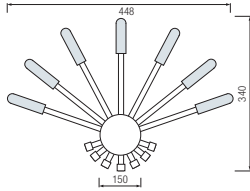

HL 667L

RED+GREEN+BLUE+YELLOW

- With Transformer
- 220-240V / 50-60Hz
- 7x1W, 300Lm
- Average Life: 40.000 Hrs