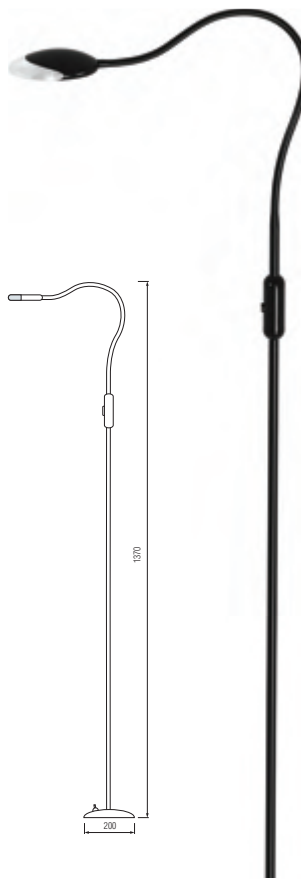

HL 012L

RED
WHITE
BLACK

- 220-240V / 50-60Hz
- 3W, 130Lm
- 3000K
- Average Life: 40.000 Hrs