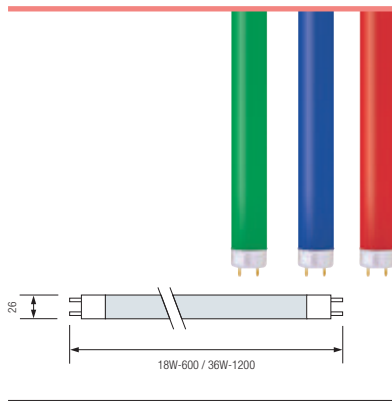

18W
 36W

● Average Life: 8.000 Hrs

T8 DAYLIGHT

10W, 280-310Lm
 15W, 560-630Lm
 18W, 960-1150Lm
 30W, 1720-2100Lm
 36W, 2400-2760Lm
 58W, 4080-5000Lm

● Average Life: 8.000 Hrs

T8 COLOR

18W
 36W

RED
 GREEN
 BLUE