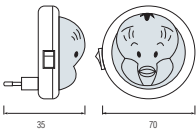

HL 982

WHITE
BLUE
YELLOW
GREEN
RED

- 220-240V / 50-60Hz
- 3W, 20Lm
- Average Life: 8.000 Hrs

HL 983

WHITE
BLUE
YELLOW
GREEN
RED

- 220-240V / 50-60Hz
- 1W, 6,7Lm
- Average Life: 8.000 Hrs

HL 985

WHITE
BLUE
YELLOW
GREEN
RED