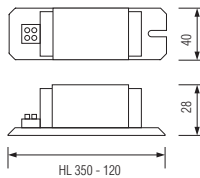

HL 355 18W
HL 356 36W

MAGNETIC BALLAST

FOR FLOURESCENT LAMP

● 220-240V / 50-60Hz