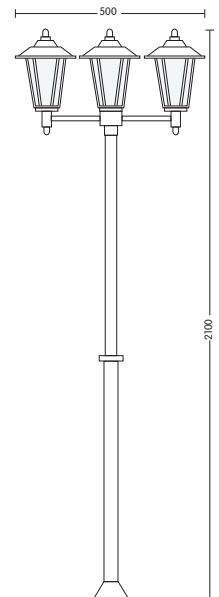

HL 240

- 220-240V / 50-60Hz
- Stainless Steel Body
- Diffuser: Glass
- Max 60W

HL 242

- 220-240V / 50-60Hz
- Stainless Steel Body
- Diffuser: Glass
- Max 60W

HL 243

- 220-240V / 50-60Hz
- Stainless Steel Body
- Diffuser: Glass
- Max 60W

HL 245P

- 220-240V / 50-60Hz
- Stainless Steel Body
- Diffuser: Glass
- Max 3x60W

HL 244

- 220-240V / 50-60Hz
- Stainless Steel Body
- Diffuser: Glass
- Max 60W

HL 245

- 220-240V / 50-60Hz
- Stainless Steel Body
- Diffuser: Glass
- Max 60W