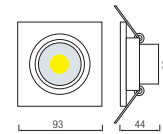

NEW

COB LED

HL 6701L

WHITE

73x73

- With Transformer
- 220-240V / 50-60Hz
- Average Life: 40.000 Hrs
- 5W
- 450Lm
- 2700K / 6400K

NEW

COB LED

HL 6702L

WHITE

90x155

- With Transformer
- 220-240V / 50-60Hz
- Average Life: 40.000 Hrs
- 2x5W
- 2x450Lm
- 2700K / 6400K

NEW

COB LED

HL 6703L

WHITE

90x240

- With Transformer
- 220-240V / 50-60Hz
- Average Life: 40.000 Hrs
- 3x5W
- 3x450Lm
- 2700K / 6400K