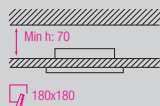

- WHITE 6000K
- WARM WHITE 3000K

HL 688L

WHITE
MAT CHROME

- With Transformer
- AC 220-240V / 50-60Hz
- 12W, 780Lm
- Average Life: 40.000 Hrs

- WHITE 6000K
- WARM WHITE 3000K

HL 686L

WHITE
MAT CHROME

- With Transformer
- AC 220-240V / 50-60Hz
- 15W, 980Lm
- Average Life: 40.000 Hrs