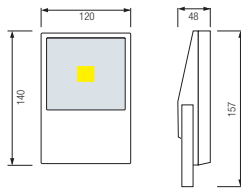

NEW

COB LED

HL 175L

BLACK

6400K

- 220-240V / 50-60Hz
- Average Life: 40.000 Hrs
- 10W, 520Lm