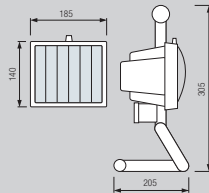

HL 107

- 220-240V / 50-60Hz
- Max. 500W