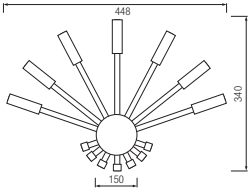

HL 669L

RED+GREEN+BLUE+YELLOW