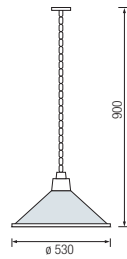

- 220-240V / 50-60Hz
- Aluminium Body
- Average Life: 30.000 Hrs
- 50W, 3.500Lm
- 6400K

COB LED

HL 516L

- 220-240V / 50-60Hz
- Aluminium Body
- Average Life: 30.000 Hrs
- 70W, 4.900Lm
- 6400K

COB LED

HL 517L