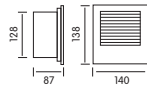

HL 934L

WHITE
BLUE

- 220-240V / 50-60Hz
- 1.5W, 82Lm
- Average Life: 50.000 Hrs