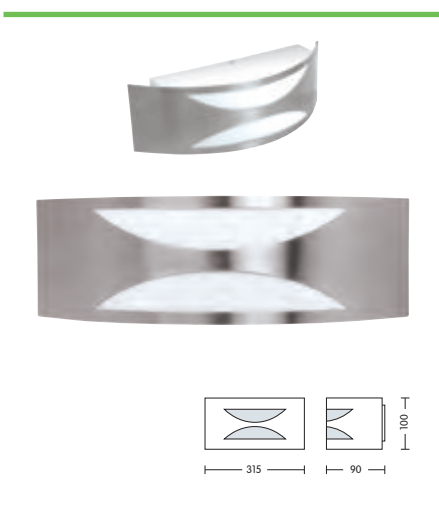

HL 239

- 220-240V / 50-60Hz
- Stainless Steel Body+PC
- Max 15W ESL