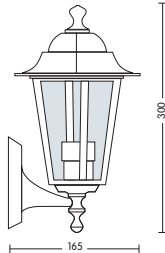

HL 270

ANTIQUE RED COPPER
BLACK
WHITE