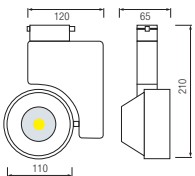

NEW

COB LED

HL 821L

3 INCH
WHITE
BLACK
SLIVER

- 220-240V / 50-60Hz
- Average Life: 40.000 Hrs
- 23W
- 1800Lm
- 4200K

NEW

COB LED