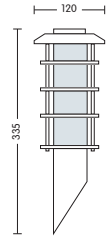

HL 200

- 220-240V / 50-60Hz
- Stainless Steel and Galvanized Steel Body
- Diffuser: PC
- Max 60W
- Max 11W ESL

HL 202

- 220-240V / 50-60Hz
- Stainless Steel and Galvanized Steel Body
- Diffuser: PC
- Max 60W
- Max 11W ESL

HL 201

- 220-240V / 50-60Hz
- Stainless Steel and Galvanized Steel Body
- Diffuser: PC
- Max 60W
- Max 11W ESL

HL 203

- 220-240V / 50-60Hz
- Stainless Steel and Galvanized Steel Body
- Diffuser: PC
- Max 60W
- Max 11W ESL