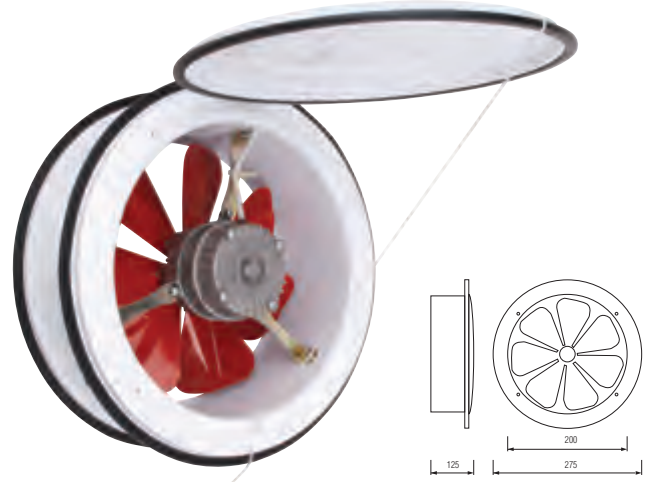

HL 961

- 220-240V / 50-60Hz
- Air Flow: 780
- Speed: 1150
- Power Input: 40W
- Weight: 2,2kg
- Product Size: 27.5cm x 27.5cm x 12.5cm

HL 962

- 220-240V / 50-60Hz
- Air Flow: 890
- Speed: 1100
- Power Input: 50W
- Weight: 2,4kg
- Product Size: 33.6cm x 33.6cm x 13cm