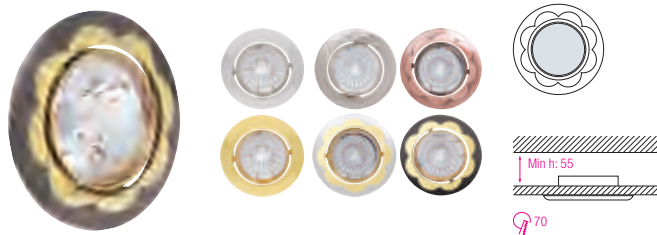

CLEAR
BLUE
YELLOW
BROWN
PURPLE

● 220-240V / 50-60Hz
● Max. 20W

HL 804

CLEAR
BLUE
YELLOW
BROWN
PURPLE

● 220-240V / 50-60Hz
● Max. 20W

HL 805

CLEAR
BLUE
YELLOW
BROWN
PURPLE

● 220-240V / 50-60Hz
● Max. 20W