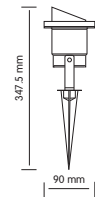

HL 281

- 220-240V / 50-60Hz
- Aluminium Body
- Diffuser: Glass
- Max 50W