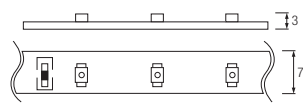

3 LEDs make a group and each group can be cut or extended in terms of the length of application