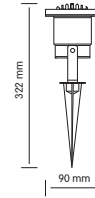

- 220-240V / 50-60Hz
- Aluminium Body
- Diffuser: Glass
- Max 60W

HL 273P

BLACK

- 220-240V / 50-60Hz
- Aluminium Body
- Diffuser: Glass
- Max 60W

HL 280

- 220-240V / 50-60Hz
- Aluminium Body
- Diffuser: Glass
- Max 50W