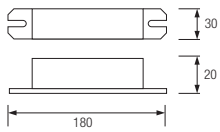

HL 553

WATERPROOF

- AC 220-240V / 50-60Hz
- Output Voltage: DC 12V
- Output Power: 25W
- Output Current: 2A
- For Max. 5m 35x28 SMD Led Strip
- For Max. 1.7m 50x50 SMD Led Strip

HL 555

WATERPROOF

- AC 220-240V / 50-60Hz
- Output Voltage: DC 12V
- Output Power: 60W
- Output Current: 5A
- For Max. 12m 35x28 SMD Led Strip
- For Max. 4m 50x50 SMD Led Strip

HL 557

WATERPROOF

- AC 220-240V / 50-60Hz
- Output Voltage: DC 12V
- Output Power: 120W
- Output Current: 10A
- For Max. 25m 35x28 SMD Led Strip
- For Max. 8m 50x50 SMD Led Strip

HL 558

WATERPROOF

- AC 220-240V / 50-60Hz
- Output Voltage: DC 12V
- Output Power: 180W
- Output Current: 15A
- For Max. 37m 35x28 SMD Led Strip
- For Max. 12m 50x50 SMD Led Strip

HL 559

WATERPROOF

- AC 220-240V / 50-60Hz
- Output Voltage: DC 12V
- Output Power: 200W
- Output Current: 17A
- For Max. 40m 35x28 SMD Led Strip
- For Max. 13m 50x50 SMD Led Strip

RGB Controller 4A

For Max. 30m 35x28 SMD LED Strip

For Max. 10m 50x50 SMD LED Strip

- DC 12V - 24V
- Output Voltage: DC 12V - 24V
- Output Power: 144W
- Output Current: 4A/Each Color

RGB Controller 2A

For Max. 15m 35x28 SMD LED Strip

For Max. 5m 50x50 SMD LED Strip

- DC 12V - 24V
- Output Voltage: DC 12V - 24V
- Output Power: 72W
- Output Current: 2A/Each Color