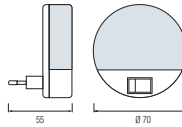

HL 982

WHITE
BLUE
YELLOW
GREEN
RED

- 220-240V / 50-60Hz
- 3W, 20Lm
- Average Life: 8.000 Hrs