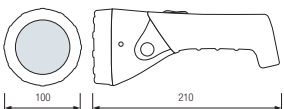

HL 333L

RECHARGEABLE LED TORCH

- 220-240V / 50-60Hz
- 9x1500 MCD 110° Bright Led Torch
- 45Lm
- 4V 1.0Ah Rechargeable Sealed-Acid Battery
- Duration Time: 5Hours
- Average Life: 30.000 Hrs