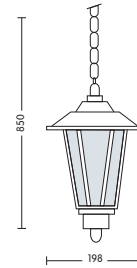

HL 235

- 220-240V / 50-60Hz
- Stainless Steel Body
- Diffuser: PC
- Max 60W

HL 236

- 220-240V / 50-60Hz
- Stainless Steel Body
- Diffuser: PC
- Max 60W

HL 240

- 220-240V / 50-60Hz
- Stainless Steel Body
- Diffuser: Glass
- Max 60W