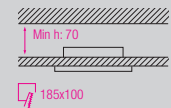

- WHITE 6000K
- WARM WHITE 3000K

HL 689L

WHITE
MAT CHROME

- With Transformer
- AC 220-240V / 50-60Hz
- 15W, 980Lm
- Average Life: 40.000 Hrs

- WHITE 6000K
- WARM WHITE 3000K

HL 690L

WHITE
MAT CHROME

- With Transformer
- AC 220-240V / 50-60Hz
- 12W, 780Lm
- Average Life: 40.000 Hrs