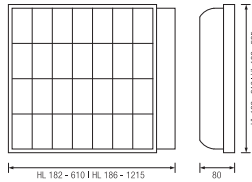

- 220-240V / 50-60Hz
- With built-in suitable ballast & starter
- For Lamp: 2x20W, 2000Lm
  2x40W, 4000Lm

HL 182 4x20W
HL 186 4x40W

RECESSED TYPE

- 220-240V / 50-60Hz
- With built-in suitable ballast & starter
- For Lamp: 4x20W, 4000Lm
  4x40W, 10000Lm

Flourescent Louver Fittings
LED Louver Fitting
LED Panel