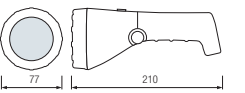

HL 334L
RECHARGEABLE LED TORCH

- 220-240V / 50-60Hz
- 1W, 100Lm
- 4V 900mAh Rechargeable Sealed-Acid Battery
- Duration Time: 2,5 Hours
- Average Life: 30.000 Hrs

POWERLED
1 pcs

F IP 20

HL 335L
RECHARGEABLE LED TORCH

- 220-240V / 50-60Hz
- 1W, 100Lm
- 4V 900mAh Rechargeable Sealed-Acid Battery
- Duration Time: 2,5 Hours
- Average Life: 30.000 Hrs

POWERLED
1 pcs

F IP 20

HOTOZ
ELECTRIC

Rechargeable & Emergency Lanterns

CE RoHS

HL 336L
RECHARGEABLE LED TORCH

- 220-240V / 50-60Hz
- 3W, 200Lm
- 4V 3Ah Rechargeable Sealed-Acid Battery
- Duration Time: 4 Hours
- Average Life: 30.000 Hrs

POWERLED
1 pcs

F IP 20

HL 337L
RECHARGEABLE LED TORCH

- 220-240V / 50-60Hz
- 3W, 200Lm
- 6V 4,5Ah Rechargeable Sealed-Acid Battery
- Duration Time: 6 Hours
- Average Life: 30.000 Hrs

POWERLED
1 pcs

F IP 20

HL 338L
RECHARGEABLE LED LANTERN

- 220-240V / 50-60Hz
- 19x1500 MCD 110° Bright Led Torch
- 1,9W, 95Lm
- 4V 3Ah Rechargeable Sealed-Acid Battery
- Duration Time: 7 Led 24 Hours, 19 Led 10 Hours
- Average Life: 30.000 Hrs

LED
TT 19 pcs

F IP 20

HL 339L
RECHARGEABLE LED LANTERN

- 220-240V / 50-60Hz
- 36x1500 MCD 110° Bright Led Torch
- 3,6W, 180Lm
- 6V 4,5Ah Rechargeable Sealed-Acid Battery
- Duration Time: 16 Led 15 Hours, 36 Led 6 Hours
- Average Life: 30.000 Hrs

LED
TT 36 pcs

F IP 20