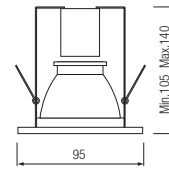

HL 601 2,5" PLC

CHROME
MAT CHROME
WHITE