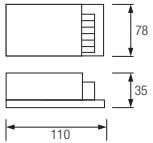

HL 544

- AC 220-240V / 50-60Hz
- Output Voltage: DC 12V
- Output Power: 10W
- Output Current: 0,8A
- For 2m 35x28 SMD LED Strip
- For 1m 50x50 SMD LED Strip

HL 545

- AC 220-240V / 50-60Hz
- Output Voltage: DC 12V
- Output Power: 36W
- Output Current: 3A
- For 5m 35x28 SMD LED Strip
- For 1.5m 50x50 SMD LED Strip

HL 546

- AC 220-240V / 50-60Hz
- Output Voltage: DC 12V
- Output Power: 60W
- Output Current: 5A
- For 10m 35x28 SMD LED Strip
- For 4m 50x50 SMD LED Strip

HL 547

- AC 220-240V / 50-60Hz
- Output Voltage: DC 12V
- Output Power: 100W
- Output Current: 10A
- For 20m 35x28 SMD LED Strip
- For 8m 50x50 SMD LED Strip

HL 548

- AC 220-240V / 50-60Hz
- Output Voltage: DC 12V
- Output Power: 150W
- Output Current: 12A
- For 30m 35x28 SMD LED Strip
- For 10m 50x50 SMD LED Strip

HL 549

- AC 220-240V / 50-60Hz
- Output Voltage: DC 12V
- Output Power: 200W
- Output Current: 17A
- For 40m 35x28 SMD LED Strip
- For 13m 50x50 SMD LED Strip