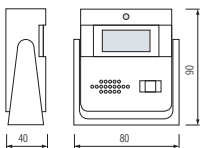

HL 452

Specification

- Power Source: Emitter - 12V DC (Battery Included)
- Receiving: 3V/DC (2xAA1.5V)
- Working frequency: 315MHz
- Distance: 150m (open position)
- Sound level: 60 db max
- Sound type: 38 songs optional

HL 453

Specification

- Power Source: Emitter - 12V DC (Battery Included)
- Receiving: 4.5V/DC (3xAA1.5V)
- Working frequency: 315MHz
- Distance: 150m (open position)
- Sound level: 60 db max
- Sound type: 38 songs optional

**Doorbells
Detector
Sensors
Light Control Photosensors**

HL 454

Specification

- Operation Voltage: 4.5V DC (3xAA1.5V) or 12V DC Adaptor
- Sensing Distance: 6 m
- Distance Range: 110°
- Sound level: 60 db max
- Sound type: Ding Dong, Hello, Welcome + Alarm

HL 455

Specification

- 4.5V
- Work Voltage of the Emitter: 12V
- Work Frequency: 315 Mhz
- Remote Control: 120m (in open air)
- Sound Type: 38 Songs Optional

HL 456

Specification

- 4.5V
- Work Voltage of the Emitter: 12V
- Work Frequency: 315 Mhz
- Remote Control: 120m (in open air)
- Sound Type: 38 Songs Optional

HL 457

Specification

- 4.5V
- Work Voltage of the Emitter: 12V
- Work Frequency: 315 Mhz
- Remote Control: 120m (in open air)
- Sound Type: 38 Songs Optional