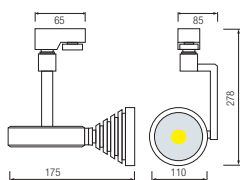

HL 824L

4.2 INCH
WHITE
BLACK
SLIVER

- 220-240V / 50-60Hz
- Average Life: 40.000 Hrs
- 12W
- 960Lm
- 4200K

NEW

COB LED