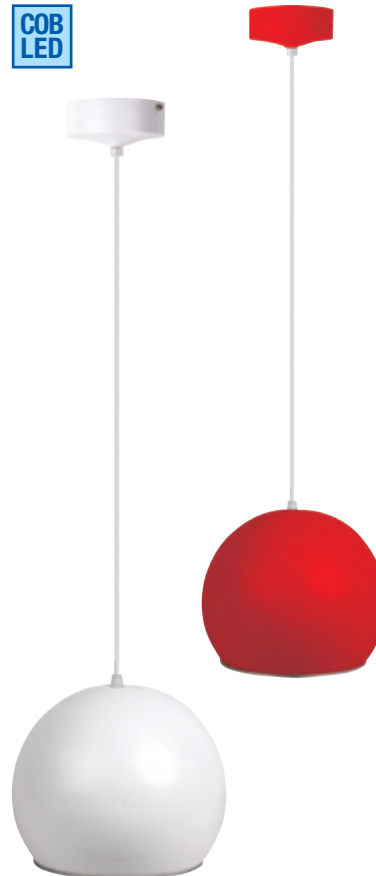

- 220-240V / 50-60Hz
- Average Life: 30.000 Hrs
- 15W
- 1200Lm
- 6400K

NEW

COB LED

HL 872L

WHITE
BLACK
RED

- 220-240V / 50-60Hz
- Average Life: 30.000 Hrs
- 20W
- 1600Lm
- 6400K

NEW

COB LED