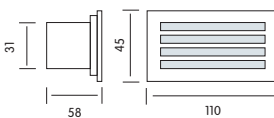

HL 952L

WHITE
BLUE

- 220-240V / 50-60Hz
- Aluminium + Stainless Steel, PCB Board
- 0.9W, 46Lm
- Average Life: 50.000 Hrs

HL 955L

WHITE
BLUE

- 220-240V / 50-60Hz
- Aluminium + Stainless Steel, PCB Board
- 1.2W, 60Lm
- Average Life: 50.000 Hrs