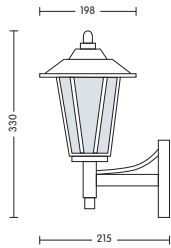

HL 235

- 220-240V / 50-60Hz
- Stainless Steel Body
- Diffuser: PC
- Max 60W

HL 236

- 220-240V / 50-60Hz
- Stainless Steel Body
- Diffuser: PC
- Max 60W

HL 240

- 220-240V / 50-60Hz
- Stainless Steel Body
- Diffuser: Glass
- Max 60W