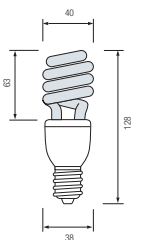

HL 8609 NANO

HALF SPIRAL T2.2
9W E27

- 220-240V / 50-60Hz
- Average Life: 8000 Hrs
- 430Lm / 420Lm
- 2700 K / 6400 K

HL 8611 NANO

HALF SPIRAL T2.2
11W E27

- 220-240V / 50-60Hz
- Average Life: 8000 Hrs
- 530Lm / 510Lm
- 2700 K / 6400 K

HL 8615 NANO

HALF SPIRAL T2.2
15W E27

- 220-240V / 50-60Hz
- Average Life: 8000 Hrs
- 730Lm / 710Lm
- 2700 K / 6400 K

HL 8620 NANO

HALF SPIRAL T2.2
20W E27

- 220-240V / 50-60Hz
- Average Life: 8000 Hrs
- 980Lm / 960Lm
- 2700 K / 6400 K

HL 8623 NANO

HALF SPIRAL T2.2
23W E27

- 220-240V / 50-60Hz
- Average Life: 8000 Hrs
- 1135Lm / 1115Lm
- 2700 K / 6400 K

HL 8615 MINI

HALF SPIRAL T2.8
15W E27
BLUE, RED,
GREEN, YELLOW

- 220-240V / 50-60Hz
- Average Life: 8000 Hrs
- 76 Lm (Red)
- 80 Lm (Blue)
- 360 Lm (Green)
- 380 Lm (Yellow)

HL 8609 MICRO E14

HALF SPIRAL T2.6
9W E14

- 220-240V / 50-60Hz
- Average Life: 8000 Hrs
- 435Lm / 425Lm / 415Lm
- 2700 K / 4200 K / 6400 K

HL 8609 MICRO E27

HALF SPIRAL T2.6
9W E27

- 220-240V / 50-60Hz
- Average Life: 8000 Hrs
- 435Lm / 425Lm / 415Lm
- 2700 K / 4200 K / 6400 K

HL 8611 MINI E14

HALF SPIRAL T3
11W E14

- 220-240V / 50-60Hz
- Average Life: 8000 Hrs
- 530Lm / 520Lm / 510Lm
- 2700 K / 4200 K / 6400 K

HL 8611 MINI E27

HALF SPIRAL T3
11W E27

- 220-240V / 50-60Hz
- Average Life: 8000 Hrs
- 530Lm / 520Lm / 510Lm
- 2700 K / 4200 K / 6400 K