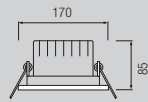

HL 696L 4 INCH

WHITE
MAT CHROME