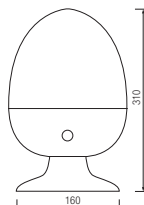

HL 330L

EMERGENCY
EXIT & SAFETY
LED LAMP

- 220-240V / 50-60Hz
- 6x1500 MCD 110°
  Bright Led Light
- Lumen is 3,5-4Lm/Led and
  21-24Lm for the whole light
- 3.6V 360mAh Rechargeable
  Ni-Cd Battery
- Average Life: 30.000 Hrs