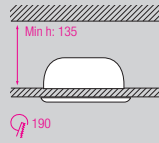

HL 616 8" E27

CHROME
MAT CHROME
WHITE

- 220-240V / 50-60Hz
- Max. 2x25W ESL

HL 617 8" PLC

CHROME
MAT CHROME
WHITE

- 220-240V / 50-60Hz
- Max. 2x26W ESL

HL 625 6" E27

CHROME
MAT CHROME
WHITE

- 220-240V / 50-60Hz
- Max. 2x20W ESL

HL 626 6" PLC

CHROME
MAT CHROME
WHITE

- 220-240V / 50-60Hz
- Max. 2x18W ESL

HL 627 8" E27

CHROME
MAT CHROME
WHITE

- 220-240V / 50-60Hz
- Max. 2x25W ESL

HL 628 8" PLC

CHROME
MAT CHROME
WHITE

- 220-240V / 50-60Hz
- Max. 2x26W ESL