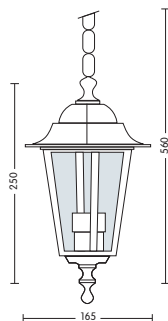

HL 275

ANTIQUE RED COPPER
BLACK
WHITE

- 220-240V / 50-60Hz
- Aluminium Body
- Diffuser: Glass
- Max 60W

HL 276

ANTIQUE RED COPPER
BLACK
WHITE

- 220-240V / 50-60Hz
- Aluminium Body
- Diffuser: Glass
- Max 60W