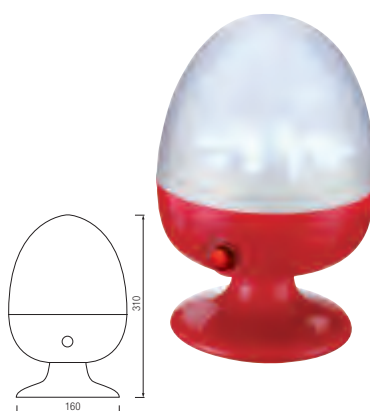

HL 310L

RECHARGEABLE
LED LAMP
E27

- 220-240V / 50-60Hz
- 10x1500 MCD 110°
  Bright Led Light
- 50Lm
- 4V 1.0Ah Rechargeable
  Sealed-Acid Battery
- Duration Time: 6 Hours
- Emergency &
  Automatic Light-Up
- AC / DC Operated
- Average Life: 30.000 Hrs

HL 315L

RECHARGEABLE
LED LAMP

- 220-240V / 50-60Hz
- 12x1500 MCD 110°
  Bright Led Light
- 60Lm
- 4V 0,4 Ah Rechargeable
  Sealed-Acid Battery
- Duration time
  Step 1: 4 hours
  Step 2: 2 hours
- Average Life: 30.000 Hrs