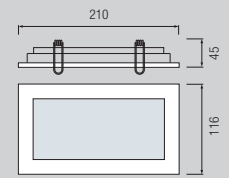

HL 690L

WHITE
MAT CHROME