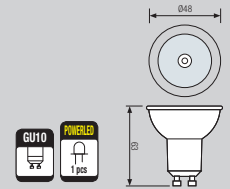

GU10 POWER LED

1x3W

- 220-240V / 50-60Hz
- Average Life: 30.000-50.000 Hrs