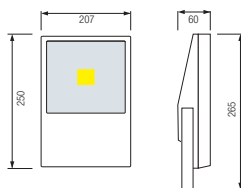

HL 177L

BLACK

6400K

- 220-240V / 50-60Hz
- Average Life: 40.000 Hrs
- 30W, 1800Lm