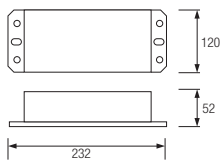

HL 553

WATERPROOF

- AC 220-240V / 50-60Hz
- Output Voltage: DC 12V
- Output Power: 25W
- Output Current: 2A
- For Max. 5m 35x28 SMD Led Strip
- For Max. 1.7m 50x50 SMD Led Strip

HL 555

WATERPROOF

- AC 220-240V / 50-60Hz
- Output Voltage: DC 12V
- Output Power: 60W
- Output Current: 5A
- For Max. 12m 35x28 SMD Led Strip
- For Max. 4m 50x50 SMD Led Strip

HL 557

WATERPROOF

- AC 220-240V / 50-60Hz
- Output Voltage: DC 12V
- Output Power: 120W
- Output Current: 10A
- For Max. 25m 35x28 SMD Led Strip
- For Max. 8m 50x50 SMD Led Strip

HL 558

WATERPROOF

- AC 220-240V / 50-60Hz
- Output Voltage: DC 12V
- Output Power: 180W
- Output Current: 15A
- For Max. 37m 35x28 SMD Led Strip
- For Max. 12m 50x50 SMD Led Strip

HL 559

WATERPROOF

- AC 220-240V / 50-60Hz
- Output Voltage: DC 12V
- Output Power: 200W
- Output Current: 17A
- For Max. 40m 35x28 SMD Led Strip
- For Max. 13m 50x50 SMD Led Strip

RGB Controller 4A

For Max. 30m 35x28 SMD LED Strip

For Max. 10m 50x50 SMD LED Strip

- DC 12V - 24V
- Output Voltage: DC 12V - 24V
- Output Power: 144W
- Output Current: 4A/Each Color

RGB Controller 2A

For Max. 15m 35x28 SMD LED Strip

For Max. 5m 50x50 SMD LED Strip

- DC 12V - 24V
- Output Voltage: DC 12V - 24V
- Output Power: 72W
- Output Current: 2A/Each Color