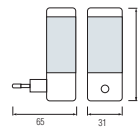

WHITE
BLUE
GREEN
RED

- 220-240V / 50-60Hz
- Each Led 2,3Lm
- Average Life: 20.000 Hrs

HL 994L

WHITE
BLUE
GREEN
RED

- 220-240V / 50-60Hz
- Each Led 2,3Lm
- Average Life: 20.000 Hrs

HL 990L

WHITE
BLUE
YELLOW
GREEN
RED