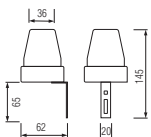

HL 470

Specification

- Operation Voltage: 220-240V / 50-60Hz
- Ambient Light: <50Lux
- Load Power: 1000W (6A)