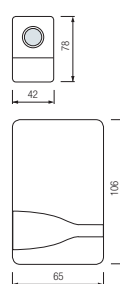

HL 456

Specification

- 4.5V
- Work Voltage of the Emitter: 12V
- Work Frequency: 315 Mhz
- Remote Control: 120m (in open air)
- Sound Type: 38 Songs Optional