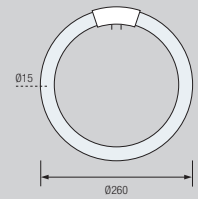

T5 CIRCLE

32W, 1800-1500Lm
DAYLIGHT

● Average Life: 8.000 Hrs