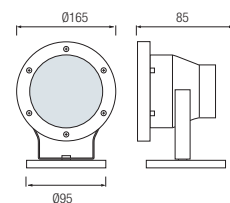

HL 286L

- 220-240V / 50-60Hz
- Stainless Steel
- 3.2W
- 182 Lm