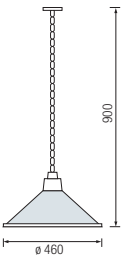

COB LED

HL 516L

- 220-240V / 50-60Hz
- Aluminium Body
- Average Life: 30.000 Hrs
- 70W, 4.900Lm
- 6400K