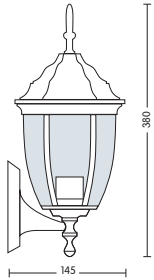

HL 275

ANTIQUE RED COPPER
BLACK
WHITE

- 220-240V / 50-60Hz
- Aluminium Body
- Diffuser: Glass
- Max 60W

HL 276

ANTIQUE RED COPPER
BLACK
WHITE

- 220-240V / 50-60Hz
- Aluminium Body
- Diffuser: Glass
- Max 60W