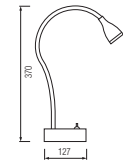

HL 001L

RED
WHITE
BLACK

- 220-240V / 50-60Hz
- 3W, 130Lm
- 3000K
- Average Life: 40.000 Hrs