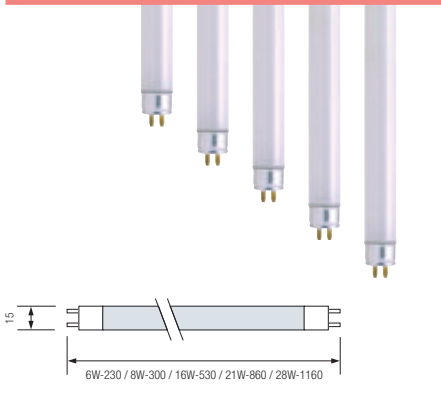

T5 DAYLIGHT

6W, 280-310Lm
 8W, 400-430Lm
 13W, 1045-1140Lm
 21W, 1660-1850Lm
 28W, 2350-2470Lm

● Average Life: 8.000 Hrs

T5 BLB

6W
 8W

● Average Life: 8.000 Hrs

Fluorescent Tubes

T8 BLB