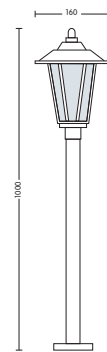

HL 270M

BLACK

- 220-240V / 50-60Hz
- Aluminium Body
- Diffuser: Glass
- Max 60W