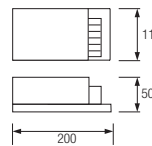

HL 544

- AC 220-240V / 50-60Hz
- Output Voltage: DC 12V
- Output Power: 10W
- Output Current: 0,8A
- For 2m 35x28 SMD LED Strip
- For 1m 50x50 SMD LED Strip

HL 545

- AC 220-240V / 50-60Hz
- Output Voltage: DC 12V
- Output Power: 36W
- Output Current: 3A
- For 5m 35x28 SMD LED Strip
- For 1.5m 50x50 SMD LED Strip

HL 546

- AC 220-240V / 50-60Hz
- Output Voltage: DC 12V
- Output Power: 60W
- Output Current: 5A
- For 10m 35x28 SMD LED Strip
- For 4m 50x50 SMD LED Strip

HL 547

- AC 220-240V / 50-60Hz
- Output Voltage: DC 12V
- Output Power: 100W
- Output Current: 10A
- For 20m 35x28 SMD LED Strip
- For 8m 50x50 SMD LED Strip

HL 548

- AC 220-240V / 50-60Hz
- Output Voltage: DC 12V
- Output Power: 150W
- Output Current: 12A
- For 30m 35x28 SMD LED Strip
- For 10m 50x50 SMD LED Strip

HL 549

- AC 220-240V / 50-60Hz
- Output Voltage: DC 12V
- Output Power: 200W
- Output Current: 17A
- For 40m 35x28 SMD LED Strip
- For 13m 50x50 SMD LED Strip