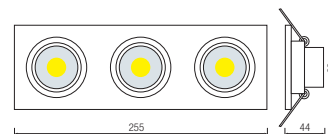

90x155

- With Transformer
- 220-240V / 50-60Hz
- Average Life: 40.000 Hrs
- 2x5W
- 2x450Lm
- 2700K / 6400K

NEW

COB LED

HL 6703L

WHITE

90x240

- With Transformer
- 220-240V / 50-60Hz
- Average Life: 40.000 Hrs
- 3x5W
- 3x450Lm
- 2700K / 6400K