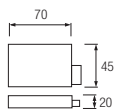

ROPELIGHT

2 LINE
100m ROLL
13 mm
10 accessories

● 220-240V / 50-60Hz
● Average Life: 2.000 Hrs

LED ROPELIGHT

2 LINE
100m ROLL
13 mm
10 accessories

● 220-240V / 50-60Hz
● Average Life: 25.000 Hrs

ROPELIGHT CONTROLLER

3 LINE
10 m

● 220-240V / 50-60Hz
● 8 programs
● Max. Power 200W