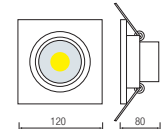

NEW

COB LED

HL 6711L

WHITE

90x90

- With Transformer
- 220-240V / 50-60Hz
- Average Life: 40.000 Hrs
- 10W
- 800Lm
- 2700K / 6400K

NEW

COB LED

HL 6712L

WHITE

100x205

- With Transformer
- 220-240V / 50-60Hz
- Average Life: 40.000 Hrs
- 2x10W
- 2x800Lm
- 2700K / 6400K

NEW

COB LED

HL 6713L

WHITE

100x215

- With Transformer
- 220-240V / 50-60Hz
- Average Life: 40.000 Hrs
- 3x10W
- 3x800Lm
- 2700K / 6400K