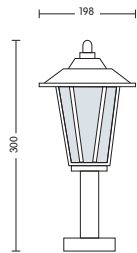

HL 240

- 220-240V / 50-60Hz
- Stainless Steel Body
- Diffuser: Glass
- Max 60W

HL 242

- 220-240V / 50-60Hz
- Stainless Steel Body
- Diffuser: Glass
- Max 60W

HL 243

- 220-240V / 50-60Hz
- Stainless Steel Body
- Diffuser: Glass
- Max 60W

HL 245P

- 220-240V / 50-60Hz
- Stainless Steel Body
- Diffuser: Glass
- Max 3x60W

HL 244

- 220-240V / 50-60Hz
- Stainless Steel Body
- Diffuser: Glass
- Max 60W

HL 245

- 220-240V / 50-60Hz
- Stainless Steel Body
- Diffuser: Glass
- Max 60W