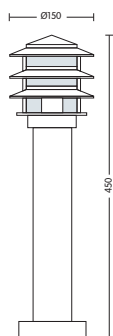

- 220-240V / 50-60Hz
- Stainless Steel and Galvanized Steel Body
- Diffuser: PC
- Max 60W