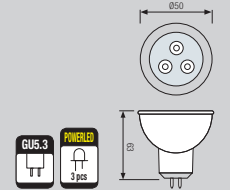

JCDR POWER LED

3x1W

- 220-240V / 50-60Hz
- Average Life: 30.000-50.000 Hrs