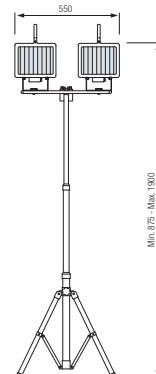

HL 109

- 220-240V / 50-60Hz
- Max. 500W

HL 110

- 220-240V / 50-60Hz
- Max. 2x500W

HL 120

WHITE
BLACK

- Built-in suitable ignitor, ballast
- 220-240V / 50-60Hz
- Max. 150W

HL 120A