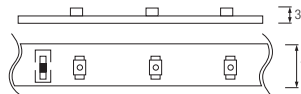

3 LEDs make a group and each group can be cut or extended in terms of the lenght of application

HL 542L

WATERPROOF

- Operation Voltage: 12V DC
- Input Current: 6A (1 Roll/5m)
- Power: 72W (1 Roll/5m)
- 4.320Lm
- Average Life: 30.000 Hrs
- Standart Length: 1 m / 60 LED
- LED Type: 50x50 SMD
- LED View Angle: 120
- Package: 5 m / Roll
- PCB Color: White
- With 3M Self-adhesive backing for easy installation