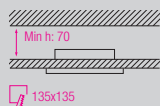

HL 685L

WHITE
MAT CHROME