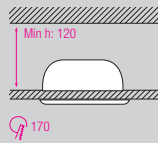

- 220-240V / 50-60Hz
- Max. 2x18W