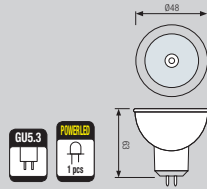

78mm
100W, 900 Lm
150W, 1600 Lm

- WHITE 6400K, 180Lm
- COOL WHITE 4200K, 180Lm
- RED, 40Lm
- GREEN, 60Lm
- BLUE, 50Lm
- YELLOW, 70Lm

JCDR POWER LED

1x3W

- 220-240V / 50-60Hz
- Average Life: 30.000-50.000 Hrs