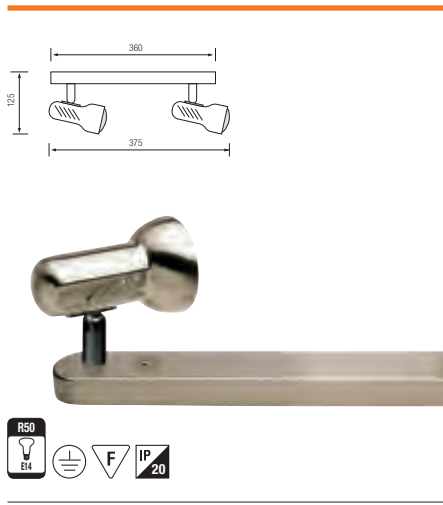

HL 724

CHROME
MAT CHROME
WHITE
GOLDEN

● 220-240V / 50-60Hz
● Max. 2x40W

R50
E14
F
IP 20