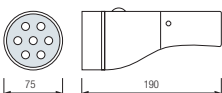

HL 327L

RECHARGEABLE
LED TORCH

- 220-240V / 50-60Hz
- 7x1500 MCD 110°
  Bright Led Torch
- 35Lm
- 4V 1.0Ah Rechargeable
  Sealed-Acid Battery
- Duration Time: 8 Hours
- Average Life: 30.000 Hrs