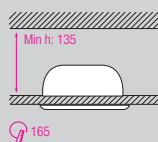

- 220-240V / 50-60Hz
- Max. 2x20W ESL