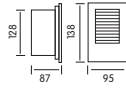

HL 931L

WHITE
BLUE

- 220-240V / 50-60Hz
- 1.5W, 82Lm
- Average Life: 50.000 Hrs