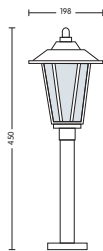

HL 242

- 220-240V / 50-60Hz
- Stainless Steel Body
- Diffuser: Glass
- Max 60W

HL 243

- 220-240V / 50-60Hz
- Stainless Steel Body
- Diffuser: Glass
- Max 60W

HL 245P

- 220-240V / 50-60Hz
- Stainless Steel Body
- Diffuser: Glass
- Max 3x60W