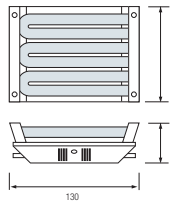

HL 8720

20W

- 220-240V / 50-60Hz
- Average Life: 8.000 Hrs
- 1200Lm
- 6400 K