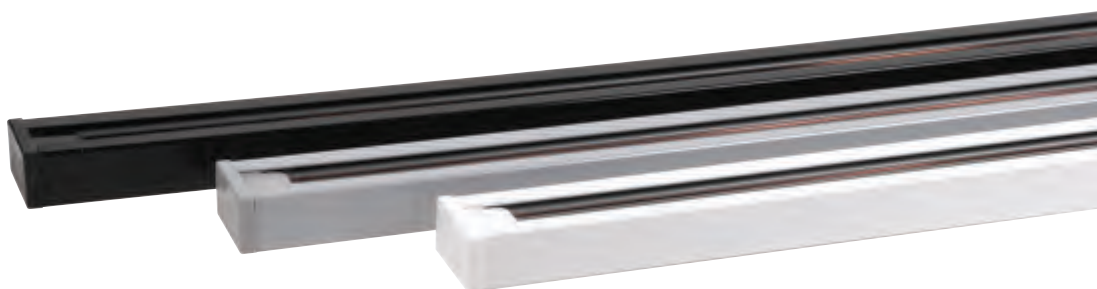

4.2 INCH
WHITE
BLACK
SLIVER

- 220-240V / 50-60Hz
- Average Life: 40.000 Hrs
- 20W
- 1600Lm
- 4200K

NEW

LIGHTING TRACK SYSTEM

1m, 2m, 3m
WHITE
BLACK
SLIVER

- 220-240V / 50-60Hz
- Max. 16A

LED Pendant Lamps

NEW