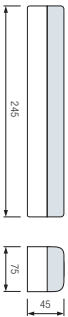

HL 313L

RECHARGEABLE LED LANTERN

- 220-240V / 50-60Hz
- 32x1500 MCD 110° Bright Led Light
- 160Lm
- 2x4V 1Ah Rechargeable Sealed-Acid Battery
- Duration Time: Step 1: 6 Hours Step 2: 3 Hours
- Average Life: 30.000 Hrs