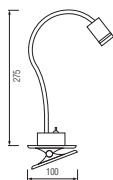

HL 007L

RED
WHITE
BLACK

- 220-240V / 50-60Hz
- 3W, 130Lm
- 3000K
- Average Life: 40.000 Hrs