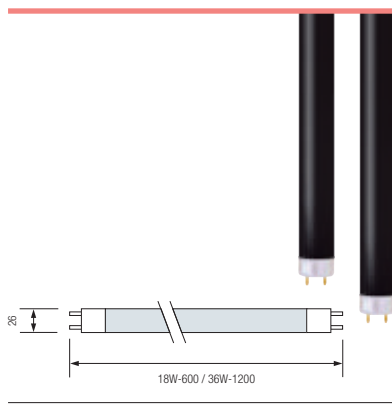

T5 DAYLIGHT

6W, 280-310Lm
 8W, 400-430Lm
 13W, 1045-1140Lm
 21W, 1660-1850Lm
 28W, 2350-2470Lm

● Average Life: 8.000 Hrs

T5 BLB

6W
 8W

● Average Life: 8.000 Hrs

Fluorescent Tubes

T8 BLB