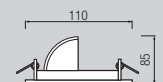

HL 692L

WHITE