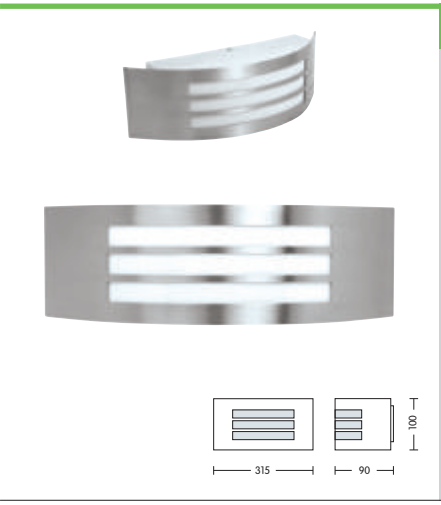

HL 238

- 220-240V / 50-60Hz
- Stainless Steel Body+PC
- Max 15W ESL