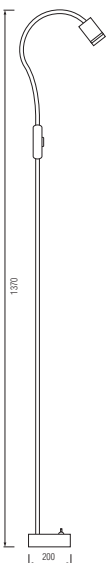

RED
WHITE
BLACK

- 220-240V / 50-60Hz
- 3W, 130Lm
- 3000K
- Average Life: 40.000 Hrs

HL 009L

RED
WHITE
BLACK

- 220-240V / 50-60Hz
- 3W, 130Lm
- 3000K
- Average Life: 40.000 Hrs

HL 012L

RED
WHITE
BLACK

- 220-240V / 50-60Hz
- 3W, 130Lm
- 3000K
- Average Life: 40.000 Hrs