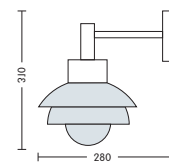

HL 266

- 220-240V / 50-60Hz
- Stainless Steel Body
- Diffuser: Glass
- Max 2x35W

HL 267

- 220-240V / 50-60Hz
- Aluminium Body
- Diffuser: Glass
- Max 2x11W ESL

HL 217

- 220-240V / 50-60Hz
- Stainless Steel Body
- Diffuser: PC & Glass
- Max 60W
- Max 11W ESL