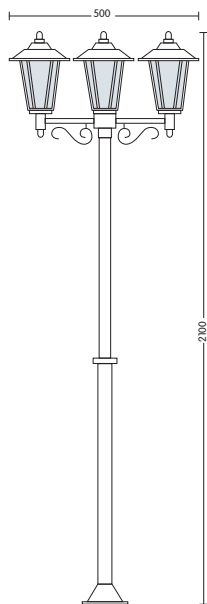

HL 277

ANTIQUE RED COPPER
BLACK
WHITE

- 220-240V / 50-60Hz
- Aluminium Body
- Diffuser: Glass
- Max 60W

HL 270P

BLACK

- 220-240V / 50-60Hz
- Aluminium Body
- Diffuser: Glass
- Max 3x60W

HL 270M

BLACK