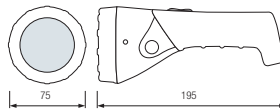

HL 332L

RECHARGEABLE LED TORCH

- 220-240V / 50-60Hz
- 5x1500 MCD 110° Bright Led Torch
- 25Lm
- 4V 400mAh Rechargeable Sealed-Acid Battery
- Duration Time: 4 Hours
- Average Life: 30.000 Hrs