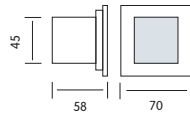

HL 944L

WHITE
BLUE

- 220-240V / 50-60Hz
- Aluminium + Stainless Steel, PCB Board
- 1.6W, 80Lm
- Average Life: 50.000 Hrs

HL 948L

WHITE
BLUE

- 220-240V / 50-60Hz
- Aluminium + Stainless Steel, PCB Board
- 1.6W, 80Lm
- Average Life: 50.000 Hrs