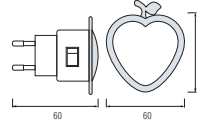

HL 991L

WHITE
BLUE
GREEN
RED

- 220-240V / 50-60Hz
- Each Led 2,3Lm
- Average Life: 20.000 Hrs