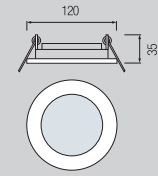

HL 687L

WHITE
MAT CHROME