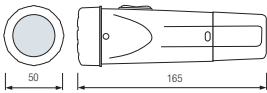

HL 331L

RECHARGEABLE LED TORCH

- 220-240V / 50-60Hz
- 4x1500 MCD 110° Bright Led Torch
- 20Lm
- 4V 400mAh Rechargeable Sealed-Acid Battery
- Duration Time: 5 Hours
- Average Life: 30.000 Hrs