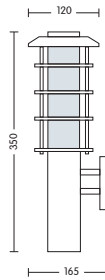

HL 202

- 220-240V / 50-60Hz
- Stainless Steel and Galvanized Steel Body
- Diffuser: PC
- Max 60W
- Max 11W ESL