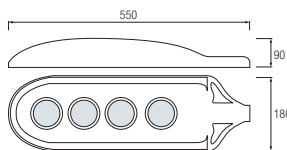

HL 191

BLACK

- 220-240V / 50-60Hz
- Max. 125W

HL 192

BLACK

- 220-240V / 50-60Hz
- Max. 250W

Street Lamps LED Street Lamps

HL 190

WHITE

- 220-240V / 50-60Hz
- Max. 60W
- Max. 20W ESL

HL 193L

SILVER

- 220-240V / 50-60Hz
- 6400K
- 1x30W
- 2700Lm
- Average Life: 30.000 Hrs

HL 194L

SILVER

- 220-240V / 50-60Hz
- 6400K
- 4x15W
- 5000Lm
- Average Life: 30.000 Hrs