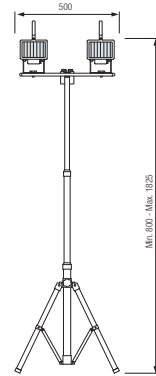

HL 106

- 220-240V / 50-60Hz
- Max. 150W

HL 108

- 220-240V / 50-60Hz
- Max. 2x150W

HL 107

- 220-240V / 50-60Hz
- Max. 500W

HL 109

- 220-240V / 50-60Hz
- Max. 500W

HL 110

- 220-240V / 50-60Hz
- Max. 2x500W