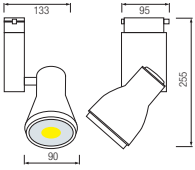

NEW

COB LED

HL 820L

3 INCH
WHITE
BLACK
SLIVER

- 220-240V / 50-60Hz
- Average Life: 40.000 Hrs
- 25W
- 2000Lm
- 4200K

**LED Track Lights
Lighting Track System**