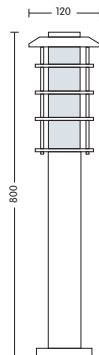

HL 201

- 220-240V / 50-60Hz
- Stainless Steel and Galvanized Steel Body
- Diffuser: PC
- Max 60W
- Max 11W ESL