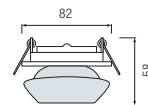

HL 801

CLEAR
BLUE
YELLOW
BROWN
PURPLE

● 220-240V / 50-60Hz
● Max. 20W