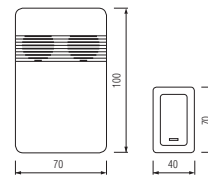

HL 452

Specification

- Power Source: Emitter - 12V DC (Battery Included)
- Receiving: 3V/DC (2xAA1.5V)
- Working frequency: 315MHz
- Distance: 150m (open position)
- Sound level: 60 db max
- Sound type: 38 songs optional

HL 453

Specification

- Power Source: Emitter - 12V DC (Battery Included)
- Receiving: 4.5V/DC (3xAA1.5V)
- Working frequency: 315MHz
- Distance: 150m (open position)
- Sound level: 60 db max
- Sound type: 38 songs optional

**Doorbells
Detector
Sensors
Light Control Photosensors**