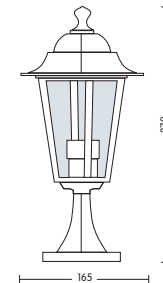

HL 271

ANTIQUE RED COPPER
BLACK
WHITE