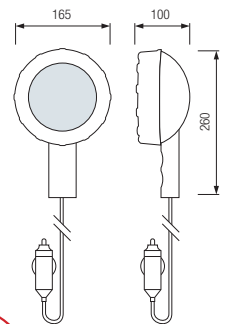

- 220-240V / 50-60Hz
- 9x1500 MCD 110° Bright Led Torch
- 45Lm
- 4V 1.0Ah Rechargeable Sealed-Acid Battery
- Duration Time: 5Hours
- Average Life: 30.000 Hrs

HL 340

- 12V
- 35W Bulb
- 500Lm
- Average Life: 1.000 Hrs