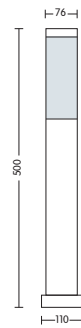

HL 232

- 220-240V / 50-60Hz
- Stainless Steel Body
- Diffuser: PC
- Max 60W

HL 233

- 220-240V / 50-60Hz
- Stainless Steel Body
- Diffuser: PC
- Max 60W

HL 234

- 220-240V / 50-60Hz
- Stainless Steel Body
- Diffuser: PC
- Max 60W