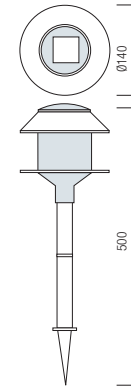

Solar Lamps

HL 290L

- Ni-MH AA600mAh 1.2V
- 1200-15000 cdm
- 0.24W
- Average Life: 40.000 Hrs

HL 291L

- Ni-MH AA600mAh 1.2V
- 1200-15000 cdm
- 0.12W
- Average Life: 40.000 Hrs

HL 292L

- Ni-MH AA600mAh 1.2V
- 1200-15000 cdm
- 0.12W
- Average Life: 40.000 Hrs

HL 293L

- Ni-MH AA600mAh 1.2V
- 1200-15000 cdm
- 0.12W
- Average Life: 40.000 Hrs

HL 294L

- Ni-MH AA600mAh 1.2V
- 1200-15000 cdm
- 0.12W
- Average Life: 40.000 Hrs