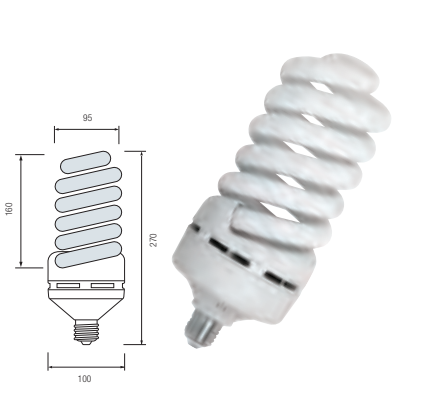

HL 8885 E27

FULL SPIRAL T5.5
85W E27

- 220-240V / 50-60Hz
- Average Life: 8000 Hrs
- 4150Lm / 4140Lm
- 2700 K / 6400 K