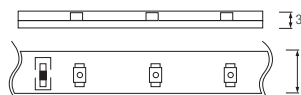

3 LEDs make a group and each group can be cut or extended in terms of the lenght of application