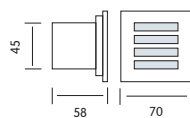

HL 951L

WHITE
BLUE

- 220-240V / 50-60Hz
- Aluminium + Stainless Steel, PCB Board
- 0.9W, 46Lm
- Average Life: 50.000 Hrs

HL 954L

WHITE
BLUE

- 220-240V / 50-60Hz
- Aluminium + Stainless Steel, PCB Board
- 1.2W, 60Lm
- Average Life: 50.000 Hrs