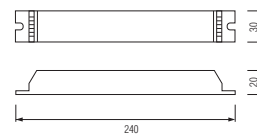

HL 380 10W
HL 381 15W
HL 382 18W
HL 383 30W
HL 384 36W

ELECTRONIC BALLAST

● 220-240V / 50-60Hz

HL 385 2x18W
HL 386 2x36W

ELECTRONIC BALLAST

● 220-240V / 50-60Hz

Ballast & Transformers

HL 387 4x18W
HL 388 4x36W

ELECTRONIC BALLAST

● 220-240V / 50-60Hz

HL 350 10W
HL 351 13W
HL 352 18W
HL 353 26W

MAGNETIC BALLAST

FOR PL OR PLC LAMP

● 220-240V / 50-60Hz

HL 355 18W
HL 356 36W

MAGNETIC BALLAST

FOR FLOURESCENT LAMP

● 220-240V / 50-60Hz

HL 389 125W
HL 390 250W
HL 391 400W

MAGNETIC BALLAST

FOR MERCURY LAMP

● 220-240V / 50-60Hz

HL 392 70W
HL 393 150W
HL 394 250W
HL 395 400W

MAGNETIC BALLAST

FOR METAL HALIDE LAMP

● 220-240V / 50-60Hz