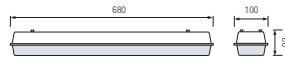

T8   

HL 153

- 220-240V / 50-60Hz
- With built-in suitable ballast & starter
- Current: 0.43A
- $\Delta T 65^{\circ}\text{C TW} 105^{\circ}$
- Max 2x40W
- For Lamp: 5000Lm

T8   

HL 140

- 220-240V / 50-60Hz
- With built-in suitable ballast
- Max. 11W
- For Lamp: 520Lm