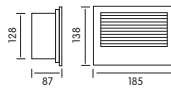

HL 935L

WHITE
BLUE

- 220-240V / 50-60Hz
- 1.8W, 98Lm
- Average Life: 50.000 Hrs