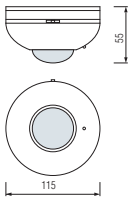

HL 480

WHITE
BLACK

Specification

- Operation Voltage: 220-240V / 50-60Hz
- Detection Distance: 8 ± 1 m Max. (<24°C)
- Time-delay: 5 sec ~ 10±2 min.
- Ambient Light: < 10Lux ~ 2000Lux
- Average Load: Max 1000W

HL 481

WHITE
BLACK

Specification

- Operation Voltage: 220-240V / 50-60Hz
- Detection Distance: 8 ± 1 m Max. (<24°C)
- Time-delay: 5 sec ~ 10±2 min.
- Ambient Light: < 10Lux ~ 2000Lux
- Average Load: Max 1000W (~220V AC)

HL 482

WHITE
BLACK

Specification

- Operation Voltage: 220-240V / 50-60Hz
- Detection Distance: 8 ± 2 m Max. (<24°C)
- Time-delay: 5 sec ~ 8±2 min.
- Ambient Light: < 10Lux ~ 2000Lux
- Average Load: Max 1000W (~220V AC)

HL 483

WHITE
BLACK

Specification

- Operation Voltage: 220-240V / 50-60Hz
- Detection Distance: 6 ± 2 m Max. (<24°C)
- Time-delay: Max: 5 sec ~ 10±2 min. (adjustable)
- Ambient Light: < 10Lux ~ 1000Lux
- Sound Control Sensitivity: 30db ~ 90db (adjustable)
- Average Load: 500W (220V/AC~240V/AC)

HL 470

Specification

- Operation Voltage: 220-240V / 50-60Hz
- Ambient Light: <50Lux
- Load Power: 1000W (6A)

HL 471

Specification

- Operation Voltage: 220-240V / 50-60Hz
- Ambient Light: <50Lux
- Load Power: 1200W (10A)

HL 472

Specification

- Operation Voltage: 220-240V / 50-60Hz
- Ambient Light: <50Lux
- Load Power: 2700W (25A)