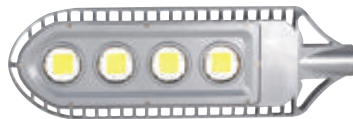

HL 193L

SILVER

- 220-240V / 50-60Hz
- 6400K
- 1x30W
- 2700Lm
- Average Life: 30.000 Hrs