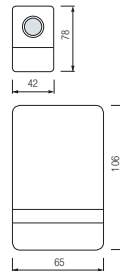

HL 454

Specification

- Operation Voltage: 4.5V DC (3xAA1.5V) or 12V DC Adaptor
- Sensing Distance: 6 m
- Distance Range: 110°
- Sound level: 60 db max
- Sound type: Ding Dong, Hello, Welcome + Alarm

HL 455

Specification

- 4.5V
- Work Voltage of the Emitter: 12V
- Work Frequency: 315 Mhz
- Remote Control: 120m (in open air)
- Sound Type: 38 Songs Optional