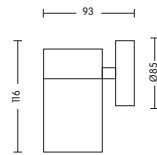

HL 260

- 220-240V / 50-60Hz
- Stainless Steel Body
- Diffuser: PC
- Max 60W

HL 262

- 220-240V / 50-60Hz
- Stainless Steel Body
- Diffuser: PC
- Max 60W

HL 265

- 220-240V / 50-60Hz
- Stainless Steel Body
- Diffuser: Glass
- Max 35W