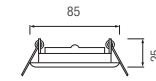

HL 797

- CHROME
- MAT CHROME
- GOLDEN
- ANTIQUÉ GREEN
- ANTIQUÉ RED COPPER
- TITANIUM BLACK/GOLDEN
- PEARL SILVER/GOLDEN

- 220-240V / 50-60Hz
- Max. 50W