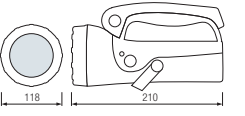

HL 338L
RECHARGEABLE LED LANTERN

- 220-240V / 50-60Hz
- 19x1500 MCD 110° Bright Led Torch
- 1,9W, 95Lm
- 4V 3Ah Rechargeable Sealed-Acid Battery
- Duration Time: 7 Led 24 Hours, 19 Led 10 Hours
- Average Life: 30.000 Hrs

LED
TT 19 pcs

F IP 20