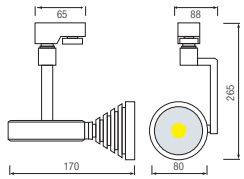

HL 822L

3 INCH
WHITE
BLACK
SLIVER

- 220-240V / 50-60Hz
- Average Life: 40.000 Hrs
- 23W
- 1800Lm
- 4200K

NEW

COB LED

HL 823L

3 INCH
WHITE
BLACK
SLIVER

- 220-240V / 50-60Hz
- Average Life: 30.000 Hrs
- 7W
- 560Lm
- 4200K