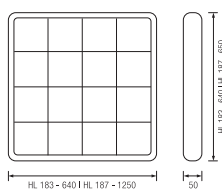

- 220-240V / 50-60Hz
- With built-in suitable ballast & starter
- For Lamp: 2x20W, 2000Lm
  2x40W, 5000Lm

HL 183 4x20W
HL 187 4x40W

SURFACE TYPE