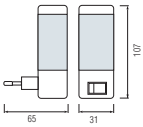

- 220-240V / 50-60Hz
- Each Led 2,3Lm
- Average Life: 20.000 Hrs

HL 980

WHITE
BLUE
YELLOW
GREEN
RED

- 220-240V / 50-60Hz
- 1W, 6,7Lm
- Average Life: 8.000 Hrs

HL 981

WHITE
(LANDSCAPE)

- 220-240V / 50-60Hz
- 1.5W, 10Lm
- Average Life: 8.000 Hrs