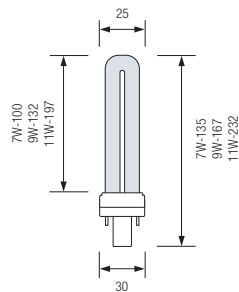

20W

- 220-240V / 50-60Hz
- Average Life: 8.000 Hrs
- 1200Lm
- 6400 K

HL 8740

40W

- 220-240V / 50-60Hz
- Average Life: 8.000 Hrs
- 2400Lm
- 6400 K

PL

7W (290Lm)
9W (440Lm)
11W (520Lm)

- 220-240V / 50-60Hz
- Average Life: 8.000 Hrs
- 2700 K / 6400 K