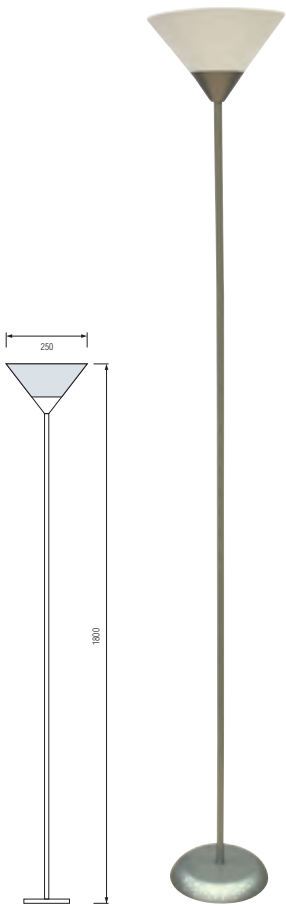

HL 080

WHITE
BLUE
GREEN
ORANGE

- 220-240V / 50-60Hz
- Max. 100W