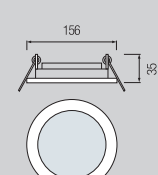

HL 688L

WHITE
MAT CHROME