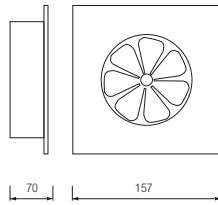

HL 963

- 220-240V / 50-60Hz
- 12W
- Air Flow: 100m³/h
- Speed: 2250
- Noise Level: 51dbA
- Hole Diameter: 10cm - 4"