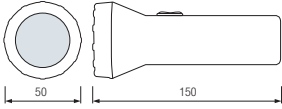

ORANGE
GREEN
PURPLE
DARK RED
BLUE

NEW HL 3094L

RECHARGEABLE
LED LANTERN

- 220-240V / 50-60Hz
- 4x1500 MCD 110°
  Bright Led Torch
- 4V 400mAh Rechargeable
  Sealed-Acid Battery
- Duration Time:
  4 Hours For Strong Light
  16 Hours For Weak Light
- 4x0,1W, 20Lm
- 9.000-15.000K
- Average Life: 30.000 Hrs