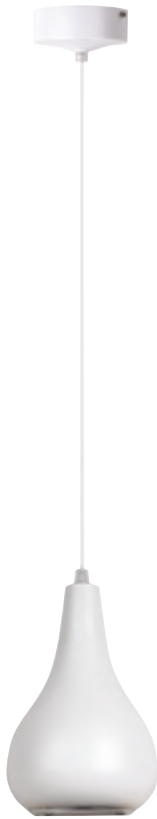

NEW

COB LED

HL 873L

WHITE
BLACK
RED

- 220-240V / 50-60Hz
- Average Life: 30.000 Hrs
- 10W
- 800Lm
- 6400K