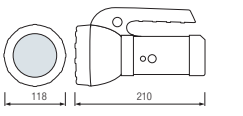

HL 337L
RECHARGEABLE LED TORCH

- 220-240V / 50-60Hz
- 3W, 200Lm
- 6V 4,5Ah Rechargeable Sealed-Acid Battery
- Duration Time: 6 Hours
- Average Life: 30.000 Hrs

POWERLED
1 pcs

F IP 20