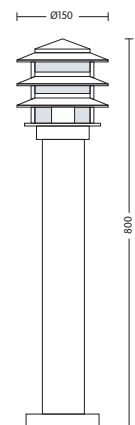

- 220-240V / 50-60Hz
- Stainless Steel and Galvanized Steel Body
- Diffuser: PC
- Max 60W