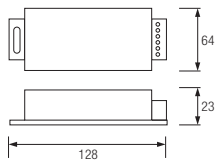

HL 559

WATERPROOF

- AC 220-240V / 50-60Hz
- Output Voltage: DC 12V
- Output Power: 200W
- Output Current: 17A
- For Max. 40m 35x28 SMD Led Strip
- For Max. 13m 50x50 SMD Led Strip

RGB Controller 4A

For Max. 30m 35x28 SMD LED Strip

For Max. 10m 50x50 SMD LED Strip

- DC 12V - 24V
- Output Voltage: DC 12V - 24V
- Output Power: 144W
- Output Current: 4A/Each Color