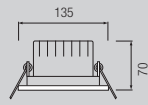

HL 695L 3 INCH

WHITE
MAT CHROME