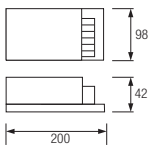

HL 544

- AC 220-240V / 50-60Hz
- Output Voltage: DC 12V
- Output Power: 10W
- Output Current: 0,8A
- For 2m 35x28 SMD LED Strip
- For 1m 50x50 SMD LED Strip

HL 545

- AC 220-240V / 50-60Hz
- Output Voltage: DC 12V
- Output Power: 36W
- Output Current: 3A
- For 5m 35x28 SMD LED Strip
- For 1.5m 50x50 SMD LED Strip

HL 546

- AC 220-240V / 50-60Hz
- Output Voltage: DC 12V
- Output Power: 60W
- Output Current: 5A
- For 10m 35x28 SMD LED Strip
- For 4m 50x50 SMD LED Strip

HL 547

- AC 220-240V / 50-60Hz
- Output Voltage: DC 12V
- Output Power: 100W
- Output Current: 10A
- For 20m 35x28 SMD LED Strip
- For 8m 50x50 SMD LED Strip

HL 548

- AC 220-240V / 50-60Hz
- Output Voltage: DC 12V
- Output Power: 150W
- Output Current: 12A
- For 30m 35x28 SMD LED Strip
- For 10m 50x50 SMD LED Strip

HL 549

- AC 220-240V / 50-60Hz
- Output Voltage: DC 12V
- Output Power: 200W
- Output Current: 17A
- For 40m 35x28 SMD LED Strip
- For 13m 50x50 SMD LED Strip