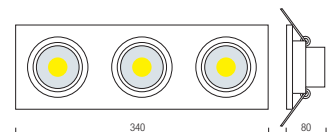

HL 6712L

WHITE

100x205

- With Transformer
- 220-240V / 50-60Hz
- Average Life: 40.000 Hrs
- 2x10W
- 2x800Lm
- 2700K / 6400K

NEW

COB LED

HL 6713L

WHITE