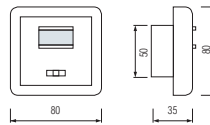

Specification

- Operation Voltage: 220-240V / 50-60Hz
- Detection Distance: 8 ± 2 m Max. (<24°C)
- Time-delay: 5 sec ~ 8±2 min.
- Ambient Light: < 10Lux ~ 2000Lux
- Average Load: Max 1000W (~220V AC)