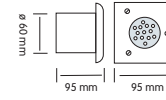

- 220-240V / 50-60Hz
- 1.2W, 68Lm
- Average Life: 50.000 Hrs

Inground & Recessed Type LED Lamps

HL 945L

WHITE
BLUE