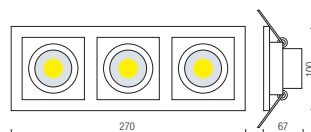

NEW

COB LED

HL 6721L

WHITE

90x90

- With Transformer
- 220-240V / 50-60Hz
- Average Life: 40.000 Hrs
- 8W
- 640Lm
- 2700K / 6400K

NEW

COB LED

HL 6722L

WHITE

81x170

- With Transformer
- 220-240V / 50-60Hz
- Average Life: 40.000 Hrs
- 2x8W
- 2x640Lm
- 2700K / 6400K

NEW

COB LED

HL 6723L

WHITE

81x255

- With Transformer
- 220-240V / 50-60Hz
- Average Life: 40.000 Hrs
- 3x8W
- 3x640Lm
- 2700K / 6400K

NEW

COB LED

HL 6724L

WHITE

170x170

- With Transformer
- 220-240V / 50-60Hz
- Average Life: 40.000 Hrs
- 4x8W
- 4x640Lm
- 2700K / 6400K