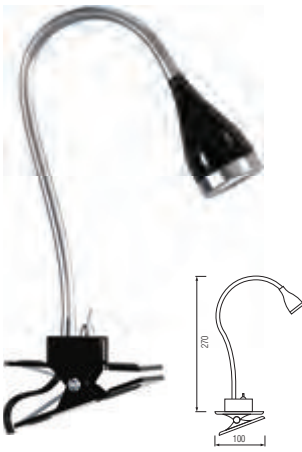

HL 002L

RED
WHITE
BLACK

- 220-240V / 50-60Hz
- 3W, 130Lm
- 3000K
- Average Life: 40.000 Hrs

Desk Lamps