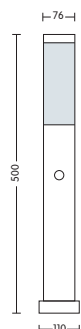

HL 230

- 220-240V / 50-60Hz
- Stainless Steel Body
- Diffuser: PC
- Max 60W

HL 231

- 220-240V / 50-60Hz
- Stainless Steel Body
- Diffuser: PC
- Max 60W

HL 232

- 220-240V / 50-60Hz
- Stainless Steel Body
- Diffuser: PC
- Max 60W

HL 233

- 220-240V / 50-60Hz
- Stainless Steel Body
- Diffuser: PC
- Max 60W

HL 234

- 220-240V / 50-60Hz
- Stainless Steel Body
- Diffuser: PC
- Max 60W

HL 235

- 220-240V / 50-60Hz
- Stainless Steel Body
- Diffuser: PC
- Max 60W

HL 236

- 220-240V / 50-60Hz
- Stainless Steel Body
- Diffuser: PC
- Max 60W