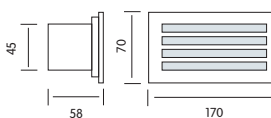

HL 943L

WHITE
BLUE

- 220-240V / 50-60Hz
- Aluminium + Stainless Steel, PCB Board
- 1.6W, 80Lm
- Average Life: 50.000 Hrs

HL 947L

WHITE
BLUE

- 220-240V / 50-60Hz
- Aluminium + Stainless Steel, PCB Board
- 1.6W, 80Lm
- Average Life: 50.000 Hrs