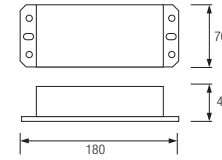

HL 553

WATERPROOF

- AC 220-240V / 50-60Hz
- Output Voltage: DC 12V
- Output Power: 25W
- Output Current: 2A
- For Max. 5m 35x28 SMD Led Strip
- For Max. 1.7m 50x50 SMD Led Strip

HL 555

WATERPROOF

- AC 220-240V / 50-60Hz
- Output Voltage: DC 12V
- Output Power: 60W
- Output Current: 5A
- For Max. 12m 35x28 SMD Led Strip
- For Max. 4m 50x50 SMD Led Strip