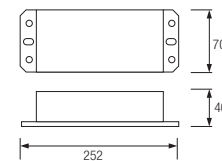

HL 557

WATERPROOF

- AC 220-240V / 50-60Hz
- Output Voltage: DC 12V
- Output Power: 120W
- Output Current: 10A
- For Max. 25m 35x28 SMD Led Strip
- For Max. 8m 50x50 SMD Led Strip

HL 558

WATERPROOF

- AC 220-240V / 50-60Hz
- Output Voltage: DC 12V
- Output Power: 180W
- Output Current: 15A
- For Max. 37m 35x28 SMD Led Strip
- For Max. 12m 50x50 SMD Led Strip