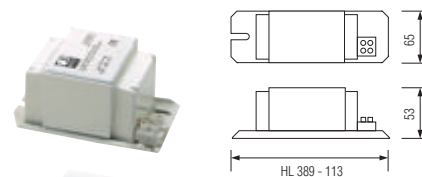

MAGNETIC BALLAST

FOR PL OR PLC LAMP

● 220-240V / 50-60Hz

HL 355 18W
HL 356 36W

MAGNETIC BALLAST

FOR FLOURESCENT LAMP

● 220-240V / 50-60Hz

HL 389 125W
HL 390 250W
HL 391 400W