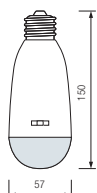

HL 310L

RECHARGEABLE
LED LAMP
E27

- 220-240V / 50-60Hz
- 10x1500 MCD 110°
  Bright Led Light
- 50Lm
- 4V 1.0Ah Rechargeable
  Sealed-Acid Battery
- Duration Time: 6 Hours
- Emergency &
  Automatic Light-Up
- AC / DC Operated
- Average Life: 30.000 Hrs