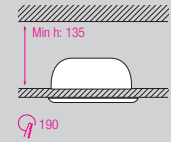

HL 616 8" E27

CHROME
MAT CHROME
WHITE

- 220-240V / 50-60Hz
- Max. 2x25W ESL

HL 617 8" PLC

CHROME
MAT CHROME
WHITE

- 220-240V / 50-60Hz
- Max. 2x26W ESL

HL 625 6" E27

CHROME
MAT CHROME
WHITE

- 220-240V / 50-60Hz
- Max. 2x20W ESL

HL 626 6" PLC

CHROME
MAT CHROME
WHITE

- 220-240V / 50-60Hz
- Max. 2x18W ESL

HL 627 8" E27

CHROME
MAT CHROME
WHITE

- 220-240V / 50-60Hz
- Max. 2x25W ESL

HL 628 8" PLC

CHROME
MAT CHROME
WHITE

- 220-240V / 50-60Hz
- Max. 2x26W ESL