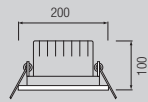

○ WHITE 6500K

HL 693L

WHITE

- With Transformer
- 220-240V / 50-60Hz
- Average Life: 40.000 Hrs
- 10W, 850Lm

COB LED

○ COOL WHITE 4200K

HL 697L 6 INCH

WHITE
MAT CHROME