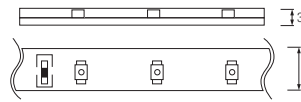

220-240V

3 LEDs make a group and each group can be cut or extended in terms of the length of application