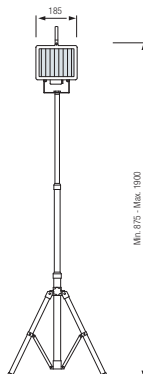

HL 106

- 220-240V / 50-60Hz
- Max. 150W

HL 108

- 220-240V / 50-60Hz
- Max. 2x150W

HL 107

- 220-240V / 50-60Hz
- Max. 500W

HL 109

- 220-240V / 50-60Hz
- Max. 500W

HL 110

- 220-240V / 50-60Hz
- Max. 2x500W