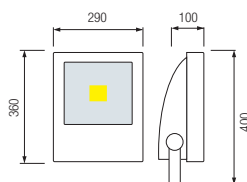

HL 173L

BLACK
SILVER

6500K

- 220-240V / 50-60Hz
- Average Life: 50.000 Hrs
- 50W, 3360Lm