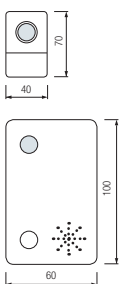

HL 452

Specification

- Power Source: Emitter - 12V DC (Battery Included)
- Receiving: 3V/DC (2xAA1.5V)
- Working frequency: 315MHz
- Distance: 150m (open position)
- Sound level: 60 db max
- Sound type: 38 songs optional

HL 453

Specification

- Power Source: Emitter - 12V DC (Battery Included)
- Receiving: 4.5V/DC (3xAA1.5V)
- Working frequency: 315MHz
- Distance: 150m (open position)
- Sound level: 60 db max
- Sound type: 38 songs optional

**Doorbells
Detector
Sensors
Light Control Photosensors**

HL 454

Specification

- Operation Voltage: 4.5V DC (3xAA1.5V) or 12V DC Adaptor
- Sensing Distance: 6 m
- Distance Range: 110°
- Sound level: 60 db max
- Sound type: Ding Dong, Hello, Welcome + Alarm

HL 455

Specification

- 4.5V
- Work Voltage of the Emitter: 12V
- Work Frequency: 315 Mhz
- Remote Control: 120m (in open air)
- Sound Type: 38 Songs Optional

HL 456

Specification

- 4.5V
- Work Voltage of the Emitter: 12V
- Work Frequency: 315 Mhz
- Remote Control: 120m (in open air)
- Sound Type: 38 Songs Optional

HL 457

Specification

- 4.5V
- Work Voltage of the Emitter: 12V
- Work Frequency: 315 Mhz
- Remote Control: 120m (in open air)
- Sound Type: 38 Songs Optional