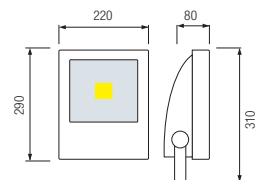

HL 172L

BLACK
SILVER

6500K

- 220-240V / 50-60Hz
- Average Life: 50.000 Hrs
- 30W, 2014Lm