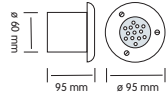

HL 293L

- Ni-MH AA600mAh 1.2V
- 1200-15000 cdm
- 0.12W
- Average Life: 40.000 Hrs

HL 294L

- Ni-MH AA600mAh 1.2V
- 1200-15000 cdm
- 0.12W
- Average Life: 40.000 Hrs

HL 940L

WHITE
BLUE

- 220-240V / 50-60Hz
- 1.2W, 68Lm
- Average Life: 50.000 Hrs