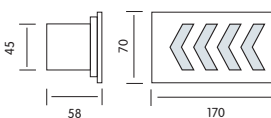

HL 944L

WHITE
BLUE

- 220-240V / 50-60Hz
- Aluminium + Stainless Steel, PCB Board
- 1.6W, 80Lm
- Average Life: 50.000 Hrs