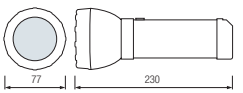

HL 335L
RECHARGEABLE LED TORCH

- 220-240V / 50-60Hz
- 1W, 100Lm
- 4V 900mAh Rechargeable Sealed-Acid Battery
- Duration Time: 2,5 Hours
- Average Life: 30.000 Hrs

POWERLED
1 pcs

F IP 20