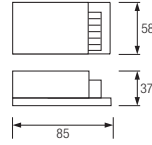

HL 544

- AC 220-240V / 50-60Hz
- Output Voltage: DC 12V
- Output Power: 10W
- Output Current: 0,8A
- For 2m 35x28 SMD LED Strip
- For 1m 50x50 SMD LED Strip

HL 545

- AC 220-240V / 50-60Hz
- Output Voltage: DC 12V
- Output Power: 36W
- Output Current: 3A
- For 5m 35x28 SMD LED Strip
- For 1.5m 50x50 SMD LED Strip

HL 546

- AC 220-240V / 50-60Hz
- Output Voltage: DC 12V
- Output Power: 60W
- Output Current: 5A
- For 10m 35x28 SMD LED Strip
- For 4m 50x50 SMD LED Strip

HL 547

- AC 220-240V / 50-60Hz
- Output Voltage: DC 12V
- Output Power: 100W
- Output Current: 10A
- For 20m 35x28 SMD LED Strip
- For 8m 50x50 SMD LED Strip

HL 548

- AC 220-240V / 50-60Hz
- Output Voltage: DC 12V
- Output Power: 150W
- Output Current: 12A
- For 30m 35x28 SMD LED Strip
- For 10m 50x50 SMD LED Strip

HL 549

- AC 220-240V / 50-60Hz
- Output Voltage: DC 12V
- Output Power: 200W
- Output Current: 17A
- For 40m 35x28 SMD LED Strip
- For 13m 50x50 SMD LED Strip