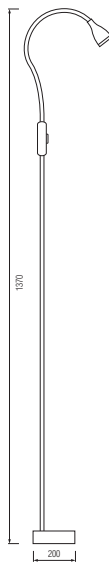

Floor Lamps

HL 004L

RED
WHITE
BLACK

- 220-240V / 50-60Hz
- 3W, 130Lm
- 3000K
- Average Life: 40.000 Hrs

HL 009L

RED
WHITE
BLACK

- 220-240V / 50-60Hz
- 3W, 130Lm
- 3000K
- Average Life: 40.000 Hrs

HL 012L

RED
WHITE
BLACK

- 220-240V / 50-60Hz
- 3W, 130Lm
- 3000K
- Average Life: 40.000 Hrs