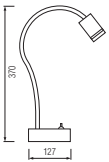

HL 006L

RED
WHITE
BLACK

- 220-240V / 50-60Hz
- 3W, 130Lm
- 3000K
- Average Life: 40.000 Hrs