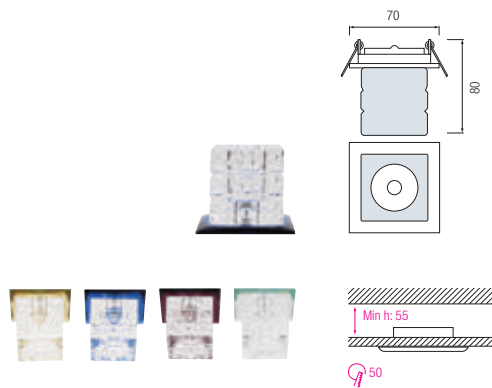

HL 805

CLEAR
BLUE
YELLOW
BROWN
PURPLE

● 220-240V / 50-60Hz
● Max. 20W