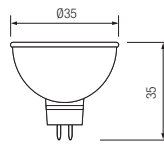

MR11 OPEN

20W OPEN, 280 Lm
35W OPEN, 320 Lm

- 220-240V / 50-60Hz
- Average Life: 2.000 Hrs

MR11 OPEN

20W OPEN, 230 Lm
35W OPEN, 410 Lm

- 12V
- Average Life: 2.000 Hrs