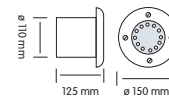

- 220-240V / 50-60Hz
- 1.8W, 98Lm
- Average Life: 50.000 Hrs