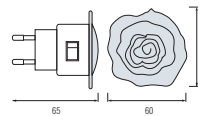

HL 991L

WHITE
BLUE
GREEN
RED

- 220-240V / 50-60Hz
- Each Led 2,3Lm
- Average Life: 20.000 Hrs

HL 992L

WHITE
BLUE
GREEN
RED

- 220-240V / 50-60Hz
- Each Led 2,3Lm
- Average Life: 20.000 Hrs

Night Lamps

HL 993L