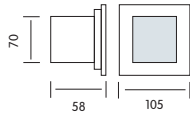

HL 942L

WHITE
BLUE

- 220-240V / 50-60Hz
- Aluminium + Stainless Steel, PCB Board
- 1.6W, 80Lm
- Average Life: 50.000 Hrs

HL 946L

WHITE
BLUE

- 220-240V / 50-60Hz
- Aluminium + Stainless Steel, PCB Board
- 1.6W, 80Lm
- Average Life: 50.000 Hrs

HL 943L

WHITE
BLUE

- 220-240V / 50-60Hz
- Aluminium + Stainless Steel, PCB Board
- 1.6W, 80Lm
- Average Life: 50.000 Hrs

HL 947L

WHITE
BLUE

- 220-240V / 50-60Hz
- Aluminium + Stainless Steel, PCB Board
- 1.6W, 80Lm
- Average Life: 50.000 Hrs

HL 944L

WHITE
BLUE

- 220-240V / 50-60Hz
- Aluminium + Stainless Steel, PCB Board
- 1.6W, 80Lm
- Average Life: 50.000 Hrs

HL 948L

WHITE
BLUE

- 220-240V / 50-60Hz
- Aluminium + Stainless Steel, PCB Board
- 1.6W, 80Lm
- Average Life: 50.000 Hrs