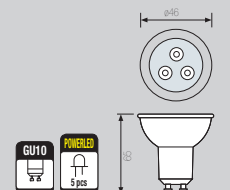

JCDR POWER LED

5x1W

- 220-240V / 50-60Hz
- Average Life: 30.000-50.000 Hrs

- WHITE 6400K, 300Lm
- COOL WHITE 4200K, 300Lm

GU10 POWER LED

5x1W

- 220-240V / 50-60Hz
- Average Life: 30.000-50.000 Hrs

SMD LED