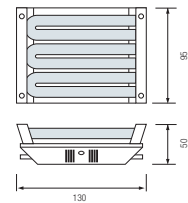

HL 8740

40W

- 220-240V / 50-60Hz
- Average Life: 8.000 Hrs
- 2400Lm
- 6400 K