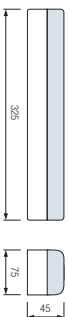

HL 306L

EMERGENCY EXIT & SAFETY EMERGENCY LANTERN

- 220-240V / 50-60Hz
- 18x1500 MCD 110° Bright Led Light
- 90Lm
- 2x4V 1.0Ah Rechargeable Sealed-Acid Battery
- Duration Time: 6 Hours
- Ceiling & Wall-Mounted
- Emergency & Automatic Light-Up
- Average Life: 30.000 Hrs