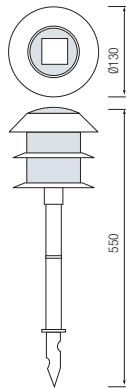

Solar Lamps

HL 290L

- Ni-MH AA600mAh 1.2V
- 1200-15000 cdm
- 0.24W
- Average Life: 40.000 Hrs

HL 291L

- Ni-MH AA600mAh 1.2V
- 1200-15000 cdm
- 0.12W
- Average Life: 40.000 Hrs

HL 292L

- Ni-MH AA600mAh 1.2V
- 1200-15000 cdm
- 0.12W
- Average Life: 40.000 Hrs

HL 293L

- Ni-MH AA600mAh 1.2V
- 1200-15000 cdm
- 0.12W
- Average Life: 40.000 Hrs

HL 294L

- Ni-MH AA600mAh 1.2V
- 1200-15000 cdm
- 0.12W
- Average Life: 40.000 Hrs