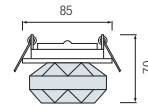

HL 800

CLEAR
BLUE
YELLOW
BROWN
PURPLE

● 220-240V / 50-60Hz
● Max. 20W

Halogen Downlights

HL 801

CLEAR
BLUE
YELLOW
BROWN
PURPLE

● 220-240V / 50-60Hz
● Max. 20W

HL 802

CLEAR
BLUE
YELLOW
BROWN
PURPLE

● 220-240V / 50-60Hz
● Max. 20W