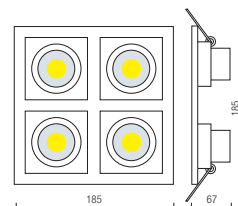

HL 6723L

WHITE

81x255

- With Transformer
- 220-240V / 50-60Hz
- Average Life: 40.000 Hrs
- 3x8W
- 3x640Lm
- 2700K / 6400K

NEW

COB LED

HL 6724L

WHITE