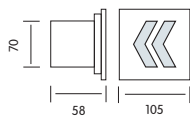

HL 947L

WHITE
BLUE

- 220-240V / 50-60Hz
- Aluminium + Stainless Steel, PCB Board
- 1.6W, 80Lm
- Average Life: 50.000 Hrs