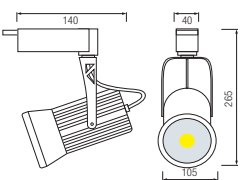

NEW

COB LED

HL 824L

4.2 INCH
WHITE
BLACK
SLIVER

- 220-240V / 50-60Hz
- Average Life: 40.000 Hrs
- 12W
- 960Lm
- 4200K

NEW

COB LED

HL 825L