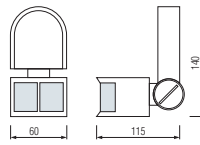

Specification

- Operation Voltage: 220-240V / 50-60Hz
- Detection Distance: 8 ± 1 m Max. (<24°C)
- Time-delay: 5 sec ~ 10±2 min.
- Ambient Light: < 10Lux ~ 2000Lux
- Average Load: Max 1000W

HL 481

WHITE
BLACK

Specification

- Operation Voltage: 220-240V / 50-60Hz
- Detection Distance: 8 ± 1 m Max. (<24°C)
- Time-delay: 5 sec ~ 10±2 min.
- Ambient Light: < 10Lux ~ 2000Lux
- Average Load: Max 1000W (~220V AC)