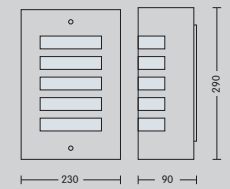

HL 262

- 220-240V / 50-60Hz
- Stainless Steel Body
- Diffuser: PC
- Max 60W