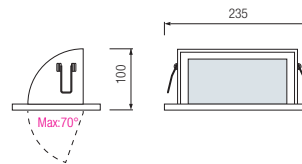

- With Transformer
- AC 220-240V / 50-60Hz
- 12W, 780Lm
- Average Life: 40.000 Hrs

- WHITE 6500K