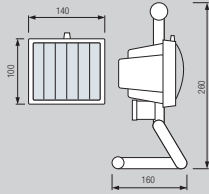

HL 106

- 220-240V / 50-60Hz
- Max. 150W

HL 108

- 220-240V / 50-60Hz
- Max. 2x150W

HL 107

- 220-240V / 50-60Hz
- Max. 500W

HL 109

- 220-240V / 50-60Hz
- Max. 500W

HL 110

- 220-240V / 50-60Hz
- Max. 2x500W